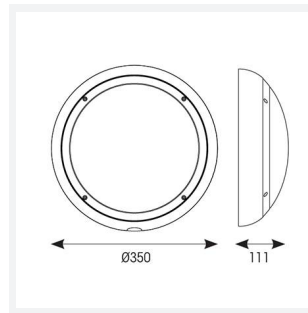

ARX Bulkhead

ARX Anti-Ligature Bulkhead CCT White Switch Dim
Code: AARXB/1/DD1/DM3

Category	Bulkheads
Application	Commercial, Healthcare, Hospitality, Industrial, Outdoor
Specification	Performance

PRODUCT FEATURES

- IP65 IK10 CCT polycarbonate luminaire suitable for healthcare and educational applications
- IK10 polycarbonate construction ensures maximum strength and durability
- Anti-tamper screws prevent vandalism or removal of bezel with standard tools
- Corridor function options available for effective reduction in energy consumption
- CCT selectable between 3000K and 4000K and power selectable; offering a choice of 2 outputs in one luminaire
- Deep bezel design mounts flush with installation surface, not allowing access to the rear of the fitting without first removing the bezel
- Clip in gear tray ensures quick installation
- Dimmable, MWS and Emergency options available

GENERAL INFORMATION	
Wattage	10.5W - 18W
Lumens Delivered	1300lm - 2200lm (4000K)
Lm/W	130lm/W - 120lm/W (4000K)
Beam Angle	110
CRI	80
CCT	3000/4000K
Input	220-240V
Operating Temp	0°C - 40°C
SDCM	6
Energy efficiency class	C

TECHNICAL INFORMATION	
Light Source	LED
Colour / Finish	White
IP Rating	IP65
Class Protection	2
Internal / External	Internal / External
Surface / Recessed / Suspended	Ceiling, Wall
Lumen Depreciation	L80 90,000h
Warranty (Years)	5
CE Mark	Yes
Diameter	350 mm
Height	110 mm