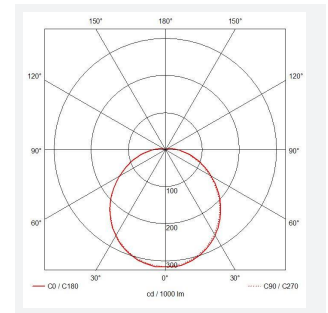

PRODUCT FEATURES

- IP65 IK10 CCT polycarbonate luminaire suitable for healthcare and educational applications
- IK10 polycarbonate construction ensures maximum strength and durability
- Anti-tamper screws prevent vandalism or removal of bezel with standard tools
- Corridor function options available for effective reduction in energy consumption
- CCT selectable between 3000K and 4000K and power selectable; offering a choice of 2 outputs in one luminaire
- Deep bezel design mounts flush with installation surface, not allowing access to the rear of the fitting without first removing the bezel
- Clip in gear tray ensures quick installation
- Dimmable, MWS and Emergency options available

GENERAL INFORMATION	
Wattage	10.5W - 18W
Lumens Delivered	1300lm - 2200lm (4000K)
Lm/W	130lm/W - 120lm/W (4000K)
Beam Angle	110
CRI	80
CCT	3000/4000K
Input	220/240V
Operating Temp	0°C - 40°C
SDCM	6
Energy efficiency class	C

TECHNICAL INFORMATION	
Light Source	LED
Colour / Finish	White
IP Rating	IP65
Class Protection	2
Internal / External	Internal / External
Surface / Recessed / Suspended	Ceiling, Wall
Lumen Depreciation	L80 90,000h
Warranty (Years)	5
CE Mark	Yes
Diameter	350 mm
Height	110 mm