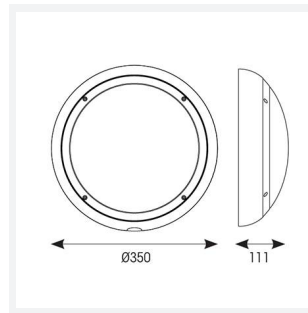

ARX Bulkhead

ARX Anti-Ligature Bulkhead CCT White Switch Dim
Code: AARXB/1/DD1/DM3

Category	Bulkheads
Application	Commercial, Healthcare, Hospitality, Industrial, Outdoor
Specification	Performance

PRODUCT FEATURES

- IP65 IK10 CCT polycarbonate luminaire suitable for healthcare and educational applications
- IK10 polycarbonate construction ensures maximum strength and durability
- Anti-tamper screws prevent vandalism or removal of bezel with standard tools
- Corridor function options available for effective reduction in energy consumption
- CCT selectable between 3000K and 4000K and power selectable; offering a choice of 2 outputs in one luminaire
- Deep bezel design mounts flush with installation surface, not allowing access to the rear of the fitting without first removing the bezel
- Clip in gear tray ensures quick installation
- Dimmable, MWS and Emergency options available

GENERAL INFORMATION	
Wattage	10.5W - 18W
Lumens Delivered	1300lm - 2200lm (4000K)
Lm/W	130lm/W - 120lm/W (4000K)
Beam Angle	110
CRI	80
CCT	3000/4000K
Input	220/240V
Operating Temp	0°C - 40°C
SDCM	6
Energy efficiency class	C

TECHNICAL INFORMATION	
Light Source	LED
Colour / Finish	White
IP Rating	IP65
Class Protection	2
Internal / External	Internal / External
Surface / Recessed / Suspended	Ceiling, Wall
Lumen Depreciation	L80 90,000h
Warranty (Years)	5
CE Mark	Yes
Diameter	350 mm
Height	110 mm