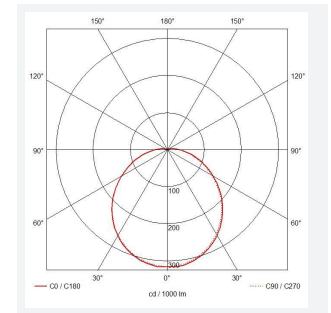

PRODUCT FEATURES

- IP65 IK10 CCT polycarbonate luminaire suitable for healthcare and educational applications
- IK10 polycarbonate construction ensures maximum strength and durability
- Anti-tamper screws prevent vandalism or removal of bezel with standard tools
- Corridor function options available for effective reduction in energy consumption
- CCT selectable between 3000K and 4000K and power selectable; offering a choice of 2 outputs in one luminaire
- Deep bezel design mounts flush with installation surface, not allowing access to the rear of the fitting without first removing the bezel
- Clip in gear tray ensures quick installation
- Dimmable, MWS and Emergency options available

GENERAL INFORMATION	
Wattage	10.5W - 18W
Lumens Delivered	1300lm - 2200lm (4000K)
Lm/W	130lm/W - 120lm/W (4000K)
Beam Angle	110
CRI	80
CCT	3000/4000K
Input	220-240V
Operating Temp	0°C - 40°C
SDCM	6
Energy efficiency class	C

TECHNICAL INFORMATION	
Light Source	LED
Colour / Finish	White
IP Rating	IP65
Class Protection	2
Internal / External	Internal / External
Surface / Recessed / Suspended	Ceiling, Wall
Lumen Depreciation	L80 90,000h
Warranty (Years)	5
CE Mark	Yes
Diameter	350 mm
Height	110 mm