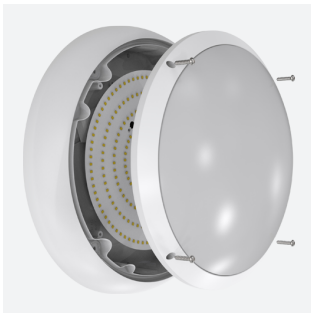

ARX Bulkhead

ARX Anti-Ligature Bulkhead CCT White Switch Dim
Code: AARXB/1/DD1/DM3

Category	Bulkheads
Application	Commercial, Healthcare, Hospitality, Industrial, Outdoor
Specification	Performance

PRODUCT FEATURES

- IP65 IK10 CCT polycarbonate luminaire suitable for healthcare and educational applications
- IK10 polycarbonate construction ensures maximum strength and durability
- Anti-tamper screws prevent vandalism or removal of bezel with standard tools
- Corridor function options available for effective reduction in energy consumption
- CCT selectable between 3000K and 4000K and power selectable; offering a choice of 2 outputs in one luminaire
- Deep bezel design mounts flush with installation surface, not allowing access to the rear of the fitting without first removing the bezel
- Clip in gear tray ensures quick installation
- Dimmable, MWS and Emergency options available

GENERAL INFORMATION	
Wattage	10.5W - 18W
Lumens Delivered	1300lm - 2200lm (4000K)
Lm/W	130lm/W - 120lm/W (4000K)
Beam Angle	110
CRI	80
CCT	3000/4000K
Input	220-240V
Operating Temp	0°C - 40°C
SDCM	6
Energy efficiency class	C

TECHNICAL INFORMATION	
Light Source	LED
Colour / Finish	White
IP Rating	IP65
Class Protection	2
Internal / External	Internal / External
Surface / Recessed / Suspended	Ceiling, Wall
Lumen Depreciation	L80 90,000h
Warranty (Years)	5
CE Mark	Yes
Diameter	350 mm
Height	110 mm