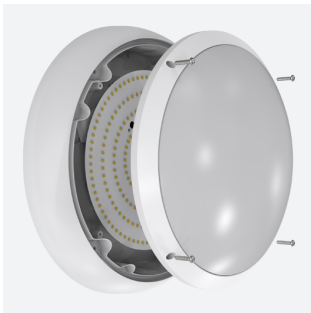

ARX Bulkhead

ARX Anti-Ligature Bulkhead CCT White Switch Dim
Code: AARXB/1/DD1/DM3

Category	Bulkheads
Application	Commercial, Healthcare, Hospitality, Industrial, Outdoor
Specification	Performance

PRODUCT FEATURES

- IP65 IK10 CCT polycarbonate luminaire suitable for healthcare and educational applications
- IK10 polycarbonate construction ensures maximum strength and durability
- Anti-tamper screws prevent vandalism or removal of bezel with standard tools
- Corridor function options available for effective reduction in energy consumption
- CCT selectable between 3000K and 4000K and power selectable; offering a choice of 2 outputs in one luminaire
- Deep bezel design mounts flush with installation surface, not allowing access to the rear of the fitting without first removing the bezel
- Clip in gear tray ensures quick installation
- Dimmable, MWS and Emergency options available

GENERAL INFORMATION	
Wattage	10.5W - 18W
Lumens Delivered	1300lm - 2200lm (4000K)
Lm/W	130lm/W - 120lm/W (4000K)
Beam Angle	110
CRI	80
CCT	3000/4000K
Input	220/240V
Operating Temp	0°C - 40°C
SDCM	6
Energy efficiency class	C

TECHNICAL INFORMATION	
Light Source	LED
Colour / Finish	White
IP Rating	IP65
Class Protection	2
Internal / External	Internal / External
Surface / Recessed / Suspended	Ceiling, Wall
Lumen Depreciation	L80 90,000h
Warranty (Years)	5
CE Mark	Yes
Diameter	350 mm
Height	110 mm