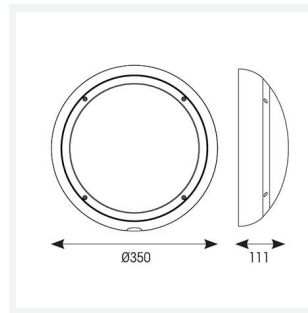

ARX Bulkhead

ARX Anti-Ligature Bulkhead CCT White Corridor
Code: AARXB/1/CF

Category	Bulkheads
Application	Commercial, Healthcare, Hospitality, Industrial, Outdoor
Specification	Performance

PRODUCT FEATURES

- IP65 IK10 CCT polycarbonate luminaire suitable for healthcare and educational applications
- IK10 polycarbonate construction ensures maximum strength and durability
- Anti-tamper screws prevent vandalism or removal of bezel with standard tools
- Corridor function options available for effective reduction in energy consumption
- CCT selectable between 3000K and 4000K and power selectable; offering a choice of 2 outputs in one luminaire
- Deep bezel design mounts flush with installation surface, not allowing access to the rear of the fitting without first removing the bezel
- Clip in gear tray ensures quick installation
- Dimmable, MWS and Emergency options available

GENERAL INFORMATION	
Wattage	10.5W - 18W
Lumens Delivered	1300lm - 2200lm (4000K)
Lm/W	130lm/W - 120lm/W (4000K)
Beam Angle	110
CRI	80
CCT	3000/4000K
Input	220-240V
Operating Temp	-10°C - 40°C
SDCM	6
Energy efficiency class	C
Product Weight without Packaging	1.21 kg

TECHNICAL INFORMATION	
Light Source	LED
Colour / Finish	White
IP Rating	IP65
Class Protection	2
Internal / External	Internal / External
Surface / Recessed / Suspended	Ceiling, Wall
Lumen Depreciation	L80 90,000h
Warranty (Years)	5
CE Mark	Yes
Diameter	350 mm
Height	110 mm