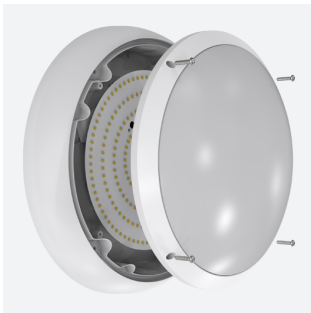

# ARX Bulkhead

ARX Anti-Ligature Bulkhead CCT White Corridor  
Code: AARXB/1/CF

Category	Bulkheads
Application	Commercial, Healthcare, Hospitality, Industrial, Outdoor
Specification	Performance

## PRODUCT FEATURES

- IP65 IK10 CCT polycarbonate luminaire suitable for healthcare and educational applications
- IK10 polycarbonate construction ensures maximum strength and durability
- Anti-tamper screws prevent vandalism or removal of bezel with standard tools
- Corridor function options available for effective reduction in energy consumption
- CCT selectable between 3000K and 4000K and power selectable; offering a choice of 2 outputs in one luminaire
- Deep bezel design mounts flush with installation surface, not allowing access to the rear of the fitting without first removing the bezel
- Clip in gear tray ensures quick installation
- Dimmable, MWS and Emergency options available

GENERAL INFORMATION	
Wattage	10.5W - 18W
Lumens Delivered	1300lm - 2200lm (4000K)
Lm/W	130lm/W - 120lm/W (4000K)
Beam Angle	110
CRI	80
CCT	3000/4000K
Input	220/240V
Operating Temp	-10°C - 40°C
SDCM	6
Energy efficiency class	C
Product Weight without Packaging	1.21 kg

TECHNICAL INFORMATION	
Light Source	LED
Colour / Finish	White
IP Rating	IP65
Class Protection	2
Internal / External	Internal / External
Surface / Recessed / Suspended	Ceiling, Wall
Lumen Depreciation	L80 90,000h
Warranty (Years)	5
CE Mark	Yes
Diameter	350 mm
Height	110 mm