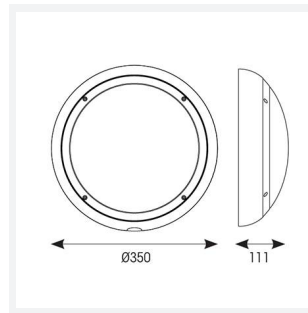

# ARX Bulkhead

ARX Anti-Ligature Bulkhead CCT White Corridor  
Code: AARXB/1/CF

Category	Bulkheads
Application	Commercial, Healthcare, Hospitality, Industrial, Outdoor
Specification	Performance

## PRODUCT FEATURES

- IP65 IK10 CCT polycarbonate luminaire suitable for healthcare and educational applications
- IK10 polycarbonate construction ensures maximum strength and durability
- Anti-tamper screws prevent vandalism or removal of bezel with standard tools
- Corridor function options available for effective reduction in energy consumption
- CCT selectable between 3000K and 4000K and power selectable; offering a choice of 2 outputs in one luminaire
- Deep bezel design mounts flush with installation surface, not allowing access to the rear of the fitting without first removing the bezel
- Clip in gear tray ensures quick installation
- Dimmable, MWS and Emergency options available

GENERAL INFORMATION	
Wattage	10.5W - 18W
Lumens Delivered	1300lm - 2200lm (4000K)
Lm/W	130lm/W - 120lm/W (4000K)
Beam Angle	110
CRI	80
CCT	3000/4000K
Input	220/240V
Operating Temp	-10°C - 40°C
SDCM	6
Energy efficiency class	C
Product Weight without Packaging	1.21 kg

TECHNICAL INFORMATION	
Light Source	LED
Colour / Finish	White
IP Rating	IP65
Class Protection	2
Internal / External	Internal / External
Surface / Recessed / Suspended	Ceiling, Wall
Lumen Depreciation	L80 90,000h
Warranty (Years)	5
CE Mark	Yes
Diameter	350 mm
Height	110 mm