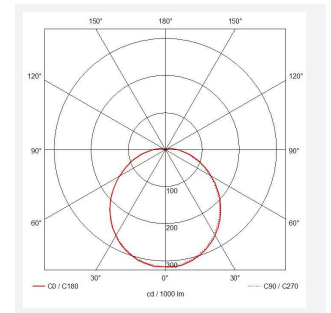

PRODUCT FEATURES

- IP65 IK10 CCT polycarbonate luminaire suitable for healthcare and educational applications
- IK10 polycarbonate construction ensures maximum strength and durability
- Anti-tamper screws prevent vandalism or removal of bezel with standard tools
- Corridor function options available for effective reduction in energy consumption
- CCT selectable between 3000K and 4000K and power selectable; offering a choice of 2 outputs in one luminaire
- Deep bezel design mounts flush with installation surface, not allowing access to the rear of the fitting without first removing the bezel
- Clip in gear tray ensures quick installation
- Dimmable, MWS and Emergency options available

GENERAL INFORMATION	
Wattage	10.5W - 18W
Lumens Delivered	1300lm - 2200lm (4000K)
Lm/W	130lm/W - 120lm/W (4000K)
Beam Angle	110
CRI	80
CCT	3000/4000K
Input	220-240V
Operating Temp	-10°C - 40°C
SDCM	6
Energy efficiency class	C
Product Weight without Packaging	1.21 kg

TECHNICAL INFORMATION	
Light Source	LED
Colour / Finish	White
IP Rating	IP65
Class Protection	2
Internal / External	Internal / External
Surface / Recessed / Suspended	Ceiling, Wall
Lumen Depreciation	L80 90,000h
Warranty (Years)	5
CE Mark	Yes
Diameter	350 mm
Height	110 mm