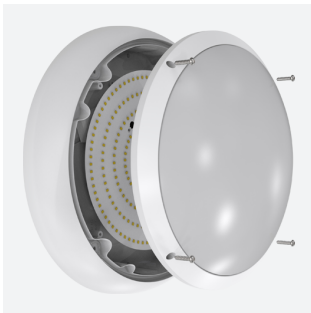

ARX Bulkhead

ARX Anti-Ligature Bulkhead CCT White Corridor
Code: AARXB/1/CF

Category	Bulkheads
Application	Commercial, Healthcare, Hospitality, Industrial, Outdoor
Specification	Performance

PRODUCT FEATURES

- IP65 IK10 CCT polycarbonate luminaire suitable for healthcare and educational applications
- IK10 polycarbonate construction ensures maximum strength and durability
- Anti-tamper screws prevent vandalism or removal of bezel with standard tools
- Corridor function options available for effective reduction in energy consumption
- CCT selectable between 3000K and 4000K and power selectable; offering a choice of 2 outputs in one luminaire
- Deep bezel design mounts flush with installation surface, not allowing access to the rear of the fitting without first removing the bezel
- Clip in gear tray ensures quick installation
- Dimmable, MWS and Emergency options available

GENERAL INFORMATION	
Wattage	10.5W - 18W
Lumens Delivered	1300lm - 2200lm (4000K)
Lm/W	130lm/W - 120lm/W (4000K)
Beam Angle	110
CRI	80
CCT	3000/4000K
Input	220-240V
Operating Temp	-10°C - 40°C
SDCM	6
Energy efficiency class	C
Product Weight without Packaging	1.21 kg

TECHNICAL INFORMATION	
Light Source	LED
Colour / Finish	White
IP Rating	IP65
Class Protection	2
Internal / External	Internal / External
Surface / Recessed / Suspended	Ceiling, Wall
Lumen Depreciation	L80 90,000h
Warranty (Years)	5
CE Mark	Yes
Diameter	350 mm
Height	110 mm