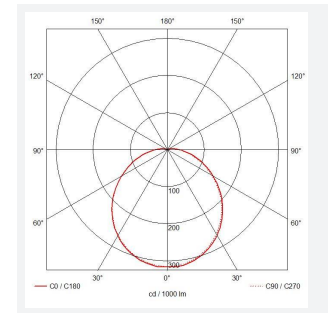

## PRODUCT FEATURES

- IP65 IK10 CCT polycarbonate luminaire suitable for healthcare and educational applications
- IK10 polycarbonate construction ensures maximum strength and durability
- Anti-tamper screws prevent vandalism or removal of bezel with standard tools
- Corridor function options available for effective reduction in energy consumption
- CCT selectable between 3000K and 4000K and power selectable; offering a choice of 2 outputs in one luminaire
- Deep bezel design mounts flush with installation surface, not allowing access to the rear of the fitting without first removing the bezel
- Clip in gear tray ensures quick installation
- Dimmable, MWS and Emergency options available

GENERAL INFORMATION	
Wattage	10.5W - 18W
Lumens Delivered	1300lm - 2200lm (4000K)
Lm/W	130lm/W - 120lm/W (4000K)
Beam Angle	110
CRI	80
CCT	3000/4000K
Input	220/240V
Operating Temp	-10°C - 40°C
SDCM	6
Energy efficiency class	C
Product Weight without Packaging	1.21 kg

TECHNICAL INFORMATION	
Light Source	LED
Colour / Finish	White
IP Rating	IP65
Class Protection	2
Internal / External	Internal / External
Surface / Recessed / Suspended	Ceiling, Wall
Lumen Depreciation	L80 90,000h
Warranty (Years)	5
CE Mark	Yes
Diameter	350 mm
Height	110 mm