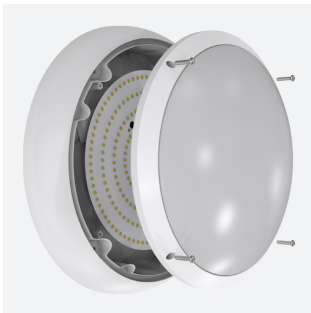

ARX Bulkhead

ARX Anti-Ligature Bulkhead CCT White Corridor
Code: AARXB/1/CF/SM3

Category	Bulkheads
Application	Commercial, Healthcare, Hospitality, Industrial, Outdoor
Specification	Performance

PRODUCT FEATURES

- IP65 IK10 CCT polycarbonate luminaire suitable for healthcare and educational applications
- IK10 polycarbonate construction ensures maximum strength and durability
- Anti-tamper screws prevent vandalism or removal of bezel with standard tools
- Corridor function options available for effective reduction in energy consumption
- CCT selectable between 3000K and 4000K and power selectable; offering a choice of 2 outputs in one luminaire
- Deep bezel design mounts flush with installation surface, not allowing access to the rear of the fitting without first removing the bezel
- Clip in gear tray ensures quick installation
- Dimmable, MWS and Emergency options available

GENERAL INFORMATION	
Wattage	10.5W - 18W
Lumens Delivered	1300lm - 2200lm (4000K)
Lm/W	130lm/W - 120lm/W (4000K)
Beam Angle	110
CRI	80
CCT	3000/4000K
Input	220-240V
Operating Temp	0°C - 40°C
SDCM	6
Energy efficiency class	C
Product Weight without Packaging	1.21 kg

TECHNICAL INFORMATION	
Light Source	LED
Colour / Finish	White
IP Rating	IP65
Class Protection	2
Internal / External	Internal / External
Surface / Recessed / Suspended	Ceiling, Wall
Lumen Depreciation	L80 90,000h
Warranty (Years)	5
CE Mark	Yes
Diameter	350 mm
Height	110 mm