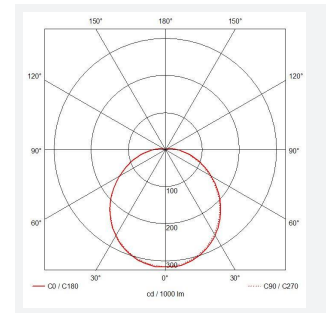

PRODUCT FEATURES

- IP65 IK10 CCT polycarbonate luminaire suitable for healthcare and educational applications
- IK10 polycarbonate construction ensures maximum strength and durability
- Anti-tamper screws prevent vandalism or removal of bezel with standard tools
- Corridor function options available for effective reduction in energy consumption
- CCT selectable between 3000K and 4000K and power selectable; offering a choice of 2 outputs in one luminaire
- Deep bezel design mounts flush with installation surface, not allowing access to the rear of the fitting without first removing the bezel
- Clip in gear tray ensures quick installation
- Dimmable, MWS and Emergency options available

| GENERAL INFORMATION | |
|----------------------------------|---------------------------|
| Wattage | 10.5W - 18W |
| Lumens Delivered | 1300lm - 2200lm (4000K) |
| Lm/W | 130lm/W - 120lm/W (4000K) |
| Beam Angle | 110 |
| CRI | 80 |
| CCT | 3000/4000K |
| Input | 220/240V |
| Operating Temp | 0°C - 40°C |
| SDCM | 6 |
| Energy efficiency class | C |
| Product Weight without Packaging | 1.21 kg |

| TECHNICAL INFORMATION | |
|--------------------------------|---------------------|
| Light Source | LED |
| Colour / Finish | White |
| IP Rating | IP65 |
| Class Protection | 2 |
| Internal / External | Internal / External |
| Surface / Recessed / Suspended | Ceiling, Wall |
| Lumen Depreciation | L80 90,000h |
| Warranty (Years) | 5 |
| CE Mark | Yes |
| Diameter | 350 mm |
| Height | 110 mm |