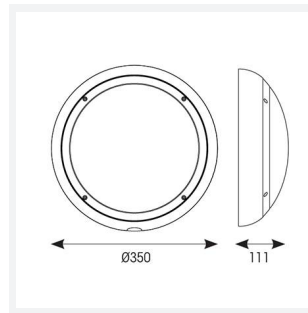

ARX Bulkhead

ARX Anti-Ligature Bulkhead CCT White Corridor
Code: AARXB/1/CF/SM3

| | |
|---------------|----------------------------------------------------------|
| Category | Bulkheads |
| Application | Commercial, Healthcare, Hospitality, Industrial, Outdoor |
| Specification | Performance |

PRODUCT FEATURES

- IP65 IK10 CCT polycarbonate luminaire suitable for healthcare and educational applications
- IK10 polycarbonate construction ensures maximum strength and durability
- Anti-tamper screws prevent vandalism or removal of bezel with standard tools
- Corridor function options available for effective reduction in energy consumption
- CCT selectable between 3000K and 4000K and power selectable; offering a choice of 2 outputs in one luminaire
- Deep bezel design mounts flush with installation surface, not allowing access to the rear of the fitting without first removing the bezel
- Clip in gear tray ensures quick installation
- Dimmable, MWS and Emergency options available

| GENERAL INFORMATION | |
|----------------------------------|---------------------------|
| Wattage | 10.5W - 18W |
| Lumens Delivered | 1300lm - 2200lm (4000K) |
| Lm/W | 130lm/W - 120lm/W (4000K) |
| Beam Angle | 110 |
| CRI | 80 |
| CCT | 3000/4000K |
| Input | 220/240V |
| Operating Temp | 0°C - 40°C |
| SDCM | 6 |
| Energy efficiency class | C |
| Product Weight without Packaging | 1.21 kg |

| TECHNICAL INFORMATION | |
|--------------------------------|---------------------|
| Light Source | LED |
| Colour / Finish | White |
| IP Rating | IP65 |
| Class Protection | 2 |
| Internal / External | Internal / External |
| Surface / Recessed / Suspended | Ceiling, Wall |
| Lumen Depreciation | L80 90,000h |
| Warranty (Years) | 5 |
| CE Mark | Yes |
| Diameter | 350 mm |
| Height | 110 mm |