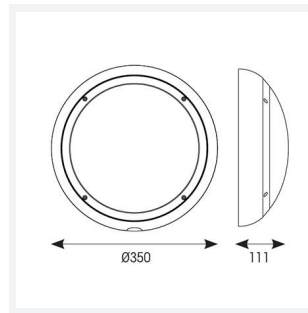

ARX Bulkhead

ARX Anti-Ligature Bulkhead CCT White Corridor
Code: AARXB/1/CF/SM3

Category	Bulkheads
Application	Commercial, Healthcare, Hospitality, Industrial, Outdoor
Specification	Performance

PRODUCT FEATURES

- IP65 IK10 CCT polycarbonate luminaire suitable for healthcare and educational applications
- IK10 polycarbonate construction ensures maximum strength and durability
- Anti-tamper screws prevent vandalism or removal of bezel with standard tools
- Corridor function options available for effective reduction in energy consumption
- CCT selectable between 3000K and 4000K and power selectable; offering a choice of 2 outputs in one luminaire
- Deep bezel design mounts flush with installation surface, not allowing access to the rear of the fitting without first removing the bezel
- Clip in gear tray ensures quick installation
- Dimmable, MWS and Emergency options available

GENERAL INFORMATION	
Wattage	10.5W - 18W
Lumens Delivered	1300lm - 2200lm (4000K)
Lm/W	130lm/W - 120lm/W (4000K)
Beam Angle	110
CRI	80
CCT	3000/4000K
Input	220-240V
Operating Temp	0°C - 40°C
SDCM	6
Energy efficiency class	C
Product Weight without Packaging	1.21 kg

TECHNICAL INFORMATION	
Light Source	LED
Colour / Finish	White
IP Rating	IP65
Class Protection	2
Internal / External	Internal / External
Surface / Recessed / Suspended	Ceiling, Wall
Lumen Depreciation	L80 90,000h
Warranty (Years)	5
CE Mark	Yes
Diameter	350 mm
Height	110 mm