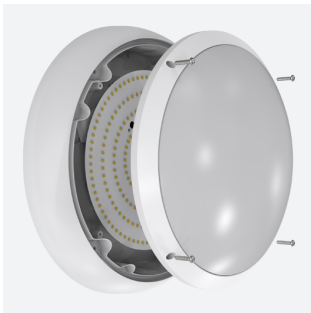

ARX Bulkhead

ARX Anti-Ligature Bulkhead CCT White Corridor
Code: AARXB/1/CF/SM3

| | |
|---------------|----------------------------------------------------------|
| Category | Bulkheads |
| Application | Commercial, Healthcare, Hospitality, Industrial, Outdoor |
| Specification | Performance |

PRODUCT FEATURES

- IP65 IK10 CCT polycarbonate luminaire suitable for healthcare and educational applications
- IK10 polycarbonate construction ensures maximum strength and durability
- Anti-tamper screws prevent vandalism or removal of bezel with standard tools
- Corridor function options available for effective reduction in energy consumption
- CCT selectable between 3000K and 4000K and power selectable; offering a choice of 2 outputs in one luminaire
- Deep bezel design mounts flush with installation surface, not allowing access to the rear of the fitting without first removing the bezel
- Clip in gear tray ensures quick installation
- Dimmable, MWS and Emergency options available

| GENERAL INFORMATION | |
|----------------------------------|---------------------------|
| Wattage | 10.5W - 18W |
| Lumens Delivered | 1300lm - 2200lm (4000K) |
| Lm/W | 130lm/W - 120lm/W (4000K) |
| Beam Angle | 110 |
| CRI | 80 |
| CCT | 3000/4000K |
| Input | 220/240V |
| Operating Temp | 0°C - 40°C |
| SDCM | 6 |
| Energy efficiency class | C |
| Product Weight without Packaging | 1.21 kg |

| TECHNICAL INFORMATION | |
|--------------------------------|---------------------|
| Light Source | LED |
| Colour / Finish | White |
| IP Rating | IP65 |
| Class Protection | 2 |
| Internal / External | Internal / External |
| Surface / Recessed / Suspended | Ceiling, Wall |
| Lumen Depreciation | L80 90,000h |
| Warranty (Years) | 5 |
| CE Mark | Yes |
| Diameter | 350 mm |
| Height | 110 mm |