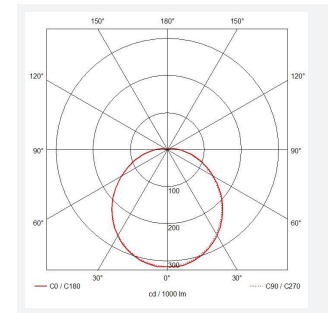

PRODUCT FEATURES

- IP65 IK10 CCT polycarbonate luminaire suitable for healthcare and educational applications
- IK10 polycarbonate construction ensures maximum strength and durability
- Anti-tamper screws prevent vandalism or removal of bezel with standard tools
- Corridor function options available for effective reduction in energy consumption
- CCT selectable between 3000K and 4000K and power selectable; offering a choice of 2 outputs in one luminaire
- Deep bezel design mounts flush with installation surface, not allowing access to the rear of the fitting without first removing the bezel
- Clip in gear tray ensures quick installation
- Dimmable, MWS and Emergency options available

GENERAL INFORMATION	
Wattage	10.5W - 18W
Lumens Delivered	1300lm - 2200lm (4000K)
Lm/W	130lm/W - 120lm/W (4000K)
Beam Angle	110
CRI	80
CCT	3000/4000K
Input	220-240V
Operating Temp	0°C - 40°C
SDCM	6
Energy efficiency class	C
Product Weight without Packaging	1.21 kg

TECHNICAL INFORMATION	
Light Source	LED
Colour / Finish	White
IP Rating	IP65
Class Protection	2
Internal / External	Internal / External
Surface / Recessed / Suspended	Ceiling, Wall
Lumen Depreciation	L80 90,000h
Warranty (Years)	5
CE Mark	Yes
Diameter	350 mm
Height	110 mm