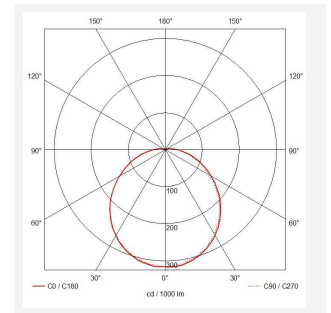

PRODUCT FEATURES

- IP65 IK10 CCT polycarbonate luminaire suitable for healthcare and educational applications
- IK10 polycarbonate construction ensures maximum strength and durability
- Anti-tamper screws prevent vandalism or removal of bezel with standard tools
- Corridor function options available for effective reduction in energy consumption
- CCT selectable between 3000K and 4000K and power selectable; offering a choice of 2 outputs in one luminaire
- Deep bezel design mounts flush with installation surface, not allowing access to the rear of the fitting without first removing the bezel
- Clip in gear tray ensures quick installation
- Dimmable, MWS and Emergency options available

GENERAL INFORMATION	
Wattage	10.5W - 18W
Lumens Delivered	1300lm - 2200lm (4000K)
Lm/W	130lm/W - 120lm/W (4000K)
Beam Angle	110
CRI	80
CCT	3000/4000K
Input	220-240V
Operating Temp	0°C - 40°C
SDCM	6
Energy efficiency class	C
Product Weight without Packaging	1.21 kg

TECHNICAL INFORMATION	
Light Source	LED
Colour / Finish	White
IP Rating	IP65
Class Protection	2
Internal / External	Internal / External
Surface / Recessed / Suspended	Ceiling, Wall
Lumen Depreciation	L80 90,000h
Warranty (Years)	5
CE Mark	Yes
Diameter	350 mm
Height	110 mm