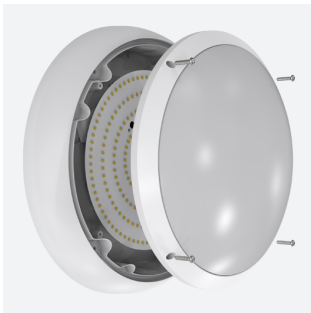

ARX Bulkhead

ARX Anti-Ligature Bulkhead CCT White Corridor
Code: AARXB/1/CF/DM3

Category	Bulkheads
Application	Commercial, Healthcare, Hospitality, Industrial, Outdoor
Specification	Performance

PRODUCT FEATURES

- IP65 IK10 CCT polycarbonate luminaire suitable for healthcare and educational applications
- IK10 polycarbonate construction ensures maximum strength and durability
- Anti-tamper screws prevent vandalism or removal of bezel with standard tools
- Corridor function options available for effective reduction in energy consumption
- CCT selectable between 3000K and 4000K and power selectable; offering a choice of 2 outputs in one luminaire
- Deep bezel design mounts flush with installation surface, not allowing access to the rear of the fitting without first removing the bezel
- Clip in gear tray ensures quick installation
- Dimmable, MWS and Emergency options available

GENERAL INFORMATION	
Wattage	10.5W - 18W
Lumens Delivered	1300lm - 2200lm (4000K)
Lm/W	130lm/W - 120lm/W (4000K)
Beam Angle	110
CRI	80
CCT	3000/4000K
Input	220/240V
Operating Temp	0°C - 40°C
SDCM	6
Energy efficiency class	C

TECHNICAL INFORMATION	
Light Source	LED
Colour / Finish	White
IP Rating	IP65
Class Protection	2
Internal / External	Internal / External
Surface / Recessed / Suspended	Ceiling, Wall
Lumen Depreciation	L80 90,000h
Warranty (Years)	5
CE Mark	Yes
Diameter	350 mm
Height	110 mm