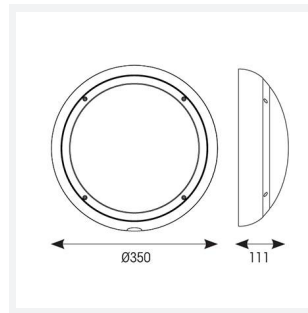

ARX Bulkhead

ARX Anti-Ligature Bulkhead CCT White Corridor
Code: AARXB/1/CF/DM3

Category	Bulkheads
Application	Commercial, Healthcare, Hospitality, Industrial, Outdoor
Specification	Performance

PRODUCT FEATURES

- IP65 IK10 CCT polycarbonate luminaire suitable for healthcare and educational applications
- IK10 polycarbonate construction ensures maximum strength and durability
- Anti-tamper screws prevent vandalism or removal of bezel with standard tools
- Corridor function options available for effective reduction in energy consumption
- CCT selectable between 3000K and 4000K and power selectable; offering a choice of 2 outputs in one luminaire
- Deep bezel design mounts flush with installation surface, not allowing access to the rear of the fitting without first removing the bezel
- Clip in gear tray ensures quick installation
- Dimmable, MWS and Emergency options available

GENERAL INFORMATION	
Wattage	10.5W - 18W
Lumens Delivered	1300lm - 2200lm (4000K)
Lm/W	130lm/W - 120lm/W (4000K)
Beam Angle	110
CRI	80
CCT	3000/4000K
Input	220-240V
Operating Temp	0°C - 40°C
SDCM	6
Energy efficiency class	C
Product Weight without Packaging	1.21 kg

TECHNICAL INFORMATION	
Light Source	LED
Colour / Finish	White
IP Rating	IP65
Class Protection	2
Internal / External	Internal / External
Surface / Recessed / Suspended	Ceiling, Wall
Lumen Depreciation	L80 90,000h
Warranty (Years)	5
CE Mark	Yes
Diameter	350 mm
Height	110 mm