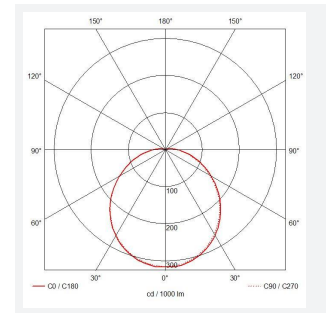

PRODUCT FEATURES

- IP65 IK10 CCT polycarbonate luminaire suitable for healthcare and educational applications
- IK10 polycarbonate construction ensures maximum strength and durability
- Anti-tamper screws prevent vandalism or removal of bezel with standard tools
- Corridor function options available for effective reduction in energy consumption
- CCT selectable between 3000K and 4000K and power selectable; offering a choice of 2 outputs in one luminaire
- Deep bezel design mounts flush with installation surface, not allowing access to the rear of the fitting without first removing the bezel
- Clip in gear tray ensures quick installation
- Dimmable, MWS and Emergency options available

GENERAL INFORMATION	
Wattage	10.5W - 18W
Lumens Delivered	1300lm - 2200lm (4000K)
Lm/W	130lm/W - 120lm/W (4000K)
Beam Angle	110
CRI	80
CCT	3000/4000K
Input	220/240V
Operating Temp	0°C - 40°C
SDCM	6
Energy efficiency class	C

TECHNICAL INFORMATION	
Light Source	LED
Colour / Finish	White
IP Rating	IP65
Class Protection	2
Internal / External	Internal / External
Surface / Recessed / Suspended	Ceiling, Wall
Lumen Depreciation	L80 90,000h
Warranty (Years)	5
CE Mark	Yes
Diameter	350 mm
Height	110 mm