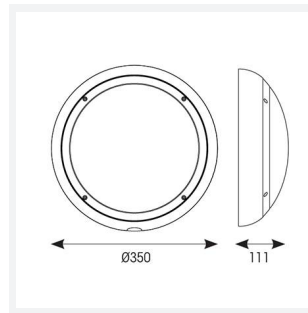

ARX Bulkhead

ARX Anti-Ligature Bulkhead CCT White Corridor
Code: AARXB/1/CF/DM3

Category	Bulkheads
Application	Commercial, Healthcare, Hospitality, Industrial, Outdoor
Specification	Performance

PRODUCT FEATURES

- IP65 IK10 CCT polycarbonate luminaire suitable for healthcare and educational applications
- IK10 polycarbonate construction ensures maximum strength and durability
- Anti-tamper screws prevent vandalism or removal of bezel with standard tools
- Corridor function options available for effective reduction in energy consumption
- CCT selectable between 3000K and 4000K and power selectable; offering a choice of 2 outputs in one luminaire
- Deep bezel design mounts flush with installation surface, not allowing access to the rear of the fitting without first removing the bezel
- Clip in gear tray ensures quick installation
- Dimmable, MWS and Emergency options available

GENERAL INFORMATION	
Wattage	10.5W - 18W
Lumens Delivered	1300lm - 2200lm (4000K)
Lm/W	130lm/W - 120lm/W (4000K)
Beam Angle	110
CRI	80
CCT	3000/4000K
Input	220/240V
Operating Temp	0°C - 40°C
SDCM	6
Energy efficiency class	C

TECHNICAL INFORMATION	
Light Source	LED
Colour / Finish	White
IP Rating	IP65
Class Protection	2
Internal / External	Internal / External
Surface / Recessed / Suspended	Ceiling, Wall
Lumen Depreciation	L80 90,000h
Warranty (Years)	5
CE Mark	Yes
Diameter	350 mm
Height	110 mm