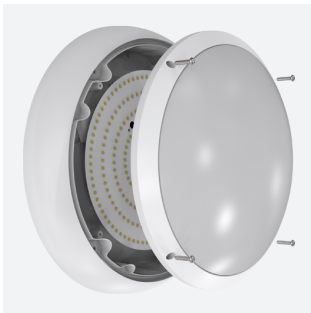

ARX Bulkhead

ARX Anti-Ligature Bulkhead CCT White Corridor
Code: AARXB/1/CF/DM3

Category	Bulkheads
Application	Commercial, Healthcare, Hospitality, Industrial, Outdoor
Specification	Performance

PRODUCT FEATURES

- IP65 IK10 CCT polycarbonate luminaire suitable for healthcare and educational applications
- IK10 polycarbonate construction ensures maximum strength and durability
- Anti-tamper screws prevent vandalism or removal of bezel with standard tools
- Corridor function options available for effective reduction in energy consumption
- CCT selectable between 3000K and 4000K and power selectable; offering a choice of 2 outputs in one luminaire
- Deep bezel design mounts flush with installation surface, not allowing access to the rear of the fitting without first removing the bezel
- Clip in gear tray ensures quick installation
- Dimmable, MWS and Emergency options available

GENERAL INFORMATION	
Wattage	10.5W - 18W
Lumens Delivered	1300lm - 2200lm (4000K)
Lm/W	130lm/W - 120lm/W (4000K)
Beam Angle	110
CRI	80
CCT	3000/4000K
Input	220-240V
Operating Temp	0°C - 40°C
SDCM	6
Energy efficiency class	C
Product Weight without Packaging	1.21 kg

TECHNICAL INFORMATION	
Light Source	LED
Colour / Finish	White
IP Rating	IP65
Class Protection	2
Internal / External	Internal / External
Surface / Recessed / Suspended	Ceiling, Wall
Lumen Depreciation	L80 90,000h
Warranty (Years)	5
CE Mark	Yes
Diameter	350 mm
Height	110 mm