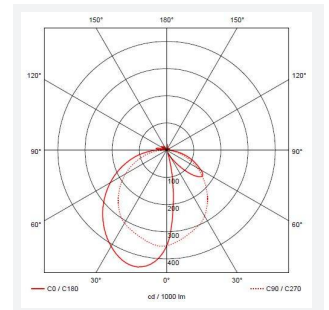

- Ultra modern LED bollard suitable for residential and hospitality applications
- Flange mounted base for surface mounting
- Non-dimmable
- Graphite textured powder coated paint finish
- Available in 3000K and 4000K options

GENERAL INFORMATION	
Wattage	11W
Lumens Delivered	640lm
Lm/W	58lm/W
Beam Angle	60/90
CRI	80
CCT	4000K
Input	220-240V
Operating Temp	-20°C - 45°C
SDCM	6
Product Weight without Packaging	1.963 kg

TECHNICAL INFORMATION	
Light Source	LED
Colour / Finish	Graphite
IP Rating	IP54
Class Protection	1
Internal / External	External
Surface / Recessed / Suspended	Floor
Lumen Depreciation	L70 36,000h
Warranty (Years)	3
CE Mark	Yes
Height	1,000 mm