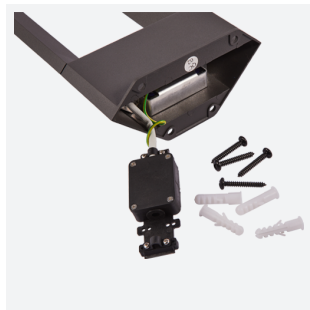

Arco Bollard

Arco Bollard 1000mm Cool White
Code: AARLEDB/100

Category	Bollards
Application	Hospitality, Outdoor, Residential, Retail
Specification	Architectural

- Ultra modern LED bollard suitable for residential and hospitality applications
- Flange mounted base for surface mounting
- Non-dimmable
- Graphite textured powder coated paint finish
- Available in 3000K and 4000K options

GENERAL INFORMATION	
Wattage	11W
Lumens Delivered	640lm
Lm/W	58lm/W
Beam Angle	60/90
CRI	80
CCT	4000K
Input	220-240V
Operating Temp	-20°C - 45°C
SDCM	6
Product Weight without Packaging	1.963 kg

TECHNICAL INFORMATION	
Light Source	LED
Colour / Finish	Graphite
IP Rating	IP54
Class Protection	1
Internal / External	External
Surface / Recessed / Suspended	Floor
Lumen Depreciation	L70 36,000h
Warranty (Years)	3
CE Mark	Yes
Height	1,000 mm