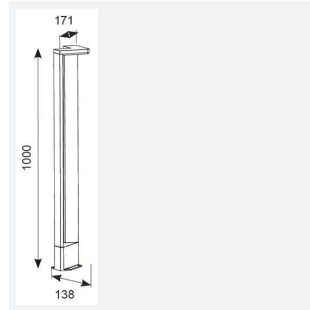

# Arco Bollard

Arco Bollard 1000mm Cool White  
Code: AARLEDB/100

Category	Bollards
Application	Hospitality, Outdoor, Residential, Retail
Specification	Architectural

GENERAL INFORMATION	
Wattage	11W
Lumens Delivered	640lm
Lm/W	58lm/W
Beam Angle	60/90
CRI	80
CCT	4000K
Input	220-240V
Operating Temp	-20°C - 45°C
SDCM	6
Product Weight without Packaging	1.963 kg

TECHNICAL INFORMATION	
Light Source	LED
Colour / Finish	Graphite
IP Rating	IP54
Class Protection	1
Internal / External	External
Surface / Recessed / Suspended	Floor
Lumen Depreciation	L70 36,000h
Warranty (Years)	3
CE Mark	Yes
Height	1,000 mm