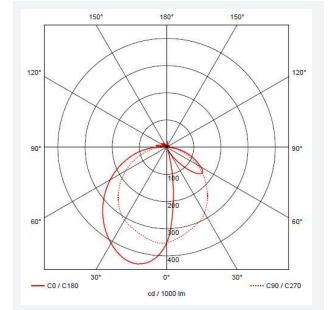

PRODUCT FEATURES

- Ultra modern LED bollard suitable for residential and hospitality applications
- Graphite textured powder coated paint finish
- Flange mounted base for surface mounting
- Available in 3000K and 4000K options
- Non-dimmable

GENERAL INFORMATION	
Wattage	11W
Lumens Delivered	640lm
Lm/W	58lm/W
Beam Angle	60/90
CRI	80
CCT	4000K
Input	220/240V
Operating Temp	-20°C - 45°C
SDCM	6
Product Weight without Packaging	1.963 kg

TECHNICAL INFORMATION	
Light Source	LED
Colour / Finish	Graphite
IP Rating	IP54
Class Protection	1
Internal / External	External
Surface / Recessed / Suspended	Floor
Lumen Depreciation	L70 36,000h
Warranty (Years)	3
CE Mark	Yes
Height	1,000 mm