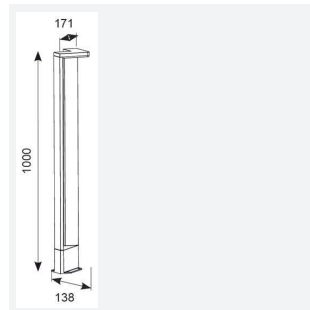

Arco Bollard

Arco Bollard 1000mm Cool White
Code: AARLEDB/100

Category	Bollards
Application	Hospitality, Outdoor, Residential, Retail
Specification	Architectural

- Ultra modern LED bollard suitable for residential and hospitality applications
- Flange mounted base for surface mounting
- Non-dimmable
- Graphite textured powder coated paint finish
- Available in 3000K and 4000K options

GENERAL INFORMATION	
Wattage	11W
Lumens Delivered	640lm
Lm/W	58lm/W
Beam Angle	60/90
CRI	80
CCT	4000K
Input	220-240V
Operating Temp	-20°C - 45°C
SDCM	6
Product Weight without Packaging	1.963 kg

TECHNICAL INFORMATION	
Light Source	LED
Colour / Finish	Graphite
IP Rating	IP54
Class Protection	1
Internal / External	External
Surface / Recessed / Suspended	Floor
Lumen Depreciation	L70 36,000h
Warranty (Years)	3
CE Mark	Yes
Height	1,000 mm