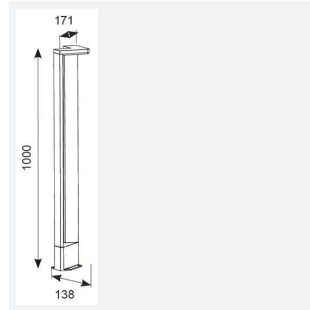

Arco Bollard

Arco Bollard 1000mm Cool White
Code: AARLEDB/100

Category	Bollards
Application	Hospitality, Outdoor, Residential, Retail
Specification	Architectural

PRODUCT FEATURES

- Ultra modern LED bollard suitable for residential and hospitality applications
- Graphite textured powder coated paint finish
- Flange mounted base for surface mounting
- Available in 3000K and 4000K options
- Non-dimmable

GENERAL INFORMATION	
Wattage	11W
Lumens Delivered	640lm
Lm/W	58lm/W
Beam Angle	60/90
CRI	80
CCT	4000K
Input	220/240V
Operating Temp	-20°C - 45°C
SDCM	6
Product Weight without Packaging	1.963 kg

TECHNICAL INFORMATION	
Light Source	LED
Colour / Finish	Graphite
IP Rating	IP54
Class Protection	1
Internal / External	External
Surface / Recessed / Suspended	Floor
Lumen Depreciation	L70 36,000h
Warranty (Years)	3
CE Mark	Yes
Height	1,000 mm