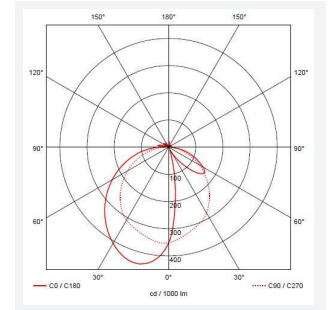

PRODUCT FEATURES

- Ultra modern LED bollard suitable for residential and hospitality applications
- Graphite textured powder coated paint finish
- Flange mounted base for surface mounting
- Available in 3000K and 4000K options
- Non-dimmable

GENERAL INFORMATION	
Wattage	11W
Lumens Delivered	640lm
Lm/W	58lm/W
Beam Angle	60/90
CRI	80
CCT	4000K
Input	220-240V
Operating Temp	-20°C - 45°C
SDCM	6
Product Weight without Packaging	1.963 kg

TECHNICAL INFORMATION	
Light Source	LED
Colour / Finish	Graphite
IP Rating	IP54
Class Protection	1
Internal / External	External
Surface / Recessed / Suspended	Floor
Lumen Depreciation	L70 36,000h
Warranty (Years)	3
CE Mark	Yes
Height	1,000 mm