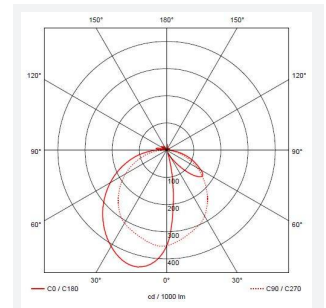

PRODUCT FEATURES

- Ultra modern LED bollard suitable for residential and hospitality applications
- Graphite textured powder coated paint finish
- Flange mounted base for surface mounting
- Available in 3000K and 4000K options
- Non-dimmable

GENERAL INFORMATION	
Wattage	11W
Lumens Delivered	470lm
Lm/W	46lm/W
Beam Angle	60/90
CRI	80
CCT	3000K
Input	220/240V
Operating Temp	-20°C - 45°C
SDCM	6
Product Weight without Packaging	1.86 kg

TECHNICAL INFORMATION	
Light Source	LED
Colour / Finish	Graphite
IP Rating	IP54
Class Protection	1
Internal / External	External
Surface / Recessed / Suspended	Floor
Lumen Depreciation	L70 36,000h
Warranty (Years)	3
CE Mark	Yes
Height	1,000 mm