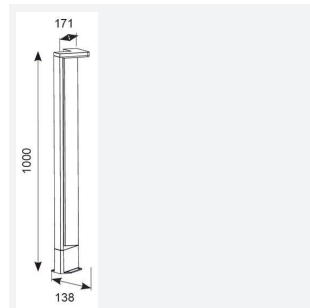

Arco Bollard

Arco Bollard 1000mm Warm White
Code: AARLEDB/100/WW

Category	Bollards
Application	Hospitality, Outdoor, Residential, Retail
Specification	Architectural

PRODUCT FEATURES

- Ultra modern LED bollard suitable for residential and hospitality applications
- Graphite textured powder coated paint finish
- Flange mounted base for surface mounting
- Available in 3000K and 4000K options
- Non-dimmable

GENERAL INFORMATION	
Wattage	11W
Lumens Delivered	470lm
Lm/W	46lm/W
Beam Angle	60/90
CRI	80
CCT	3000K
Input	220/240V
Operating Temp	-20°C - 45°C
SDCM	6
Product Weight without Packaging	1.86 kg

TECHNICAL INFORMATION	
Light Source	LED
Colour / Finish	Graphite
IP Rating	IP54
Class Protection	1
Internal / External	External
Surface / Recessed / Suspended	Floor
Lumen Depreciation	L70 36,000h
Warranty (Years)	3
CE Mark	Yes
Height	1,000 mm