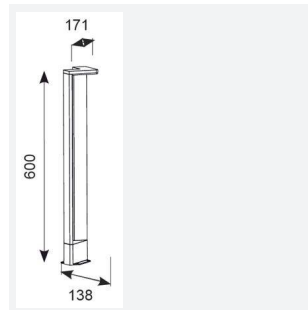

# Arco Bollard

Arco Bollard 600mm Cool White  
Code: AARLEDB/060

Category	Bollards
Application	Hospitality, Outdoor, Residential, Retail
Specification	Architectural

- Ultra modern LED bollard suitable for residential and hospitality applications
- Flange mounted base for surface mounting
- Non-dimmable
- Graphite textured powder coated paint finish
- Available in 3000K and 4000K options

GENERAL INFORMATION	
Wattage	11W
Lumens Delivered	640lm
Lm/W	58lm/W
Beam Angle	60/90
CRI	80
CCT	4000K
Input	220-240V
Operating Temp	-20°C - 45°C
SDCM	6
Product Weight without Packaging	1.35 kg

TECHNICAL INFORMATION	
Light Source	LED
Colour / Finish	Graphite
IP Rating	IP54
Class Protection	1
Internal / External	External
Surface / Recessed / Suspended	Floor
Lumen Depreciation	L70 36,000h
Warranty (Years)	3
CE Mark	Yes
Height	600 mm