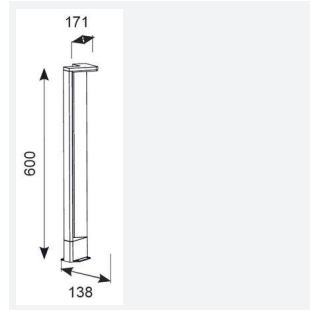

Arco Bollard

Arco Bollard 600mm Cool White
Code: AARLEDB/060

| | |
|---------------|---|
| Category | Bollards |
| Application | Hospitality, Outdoor, Residential, Retail |
| Specification | Architectural |

| GENERAL INFORMATION | |
|----------------------------------|--------------|
| Wattage | 11W |
| Lumens Delivered | 640lm |
| Lm/W | 58lm/W |
| Beam Angle | 60/90 |
| CRI | 80 |
| CCT | 4000K |
| Input | 220/240V |
| Operating Temp | -20°C - 45°C |
| SDCM | 6 |
| Product Weight without Packaging | 1.35 kg |

| TECHNICAL INFORMATION | |
|--------------------------------|-------------|
| Light Source | LED |
| Colour / Finish | Graphite |
| IP Rating | IP54 |
| Class Protection | 1 |
| Internal / External | External |
| Surface / Recessed / Suspended | Floor |
| Lumen Depreciation | L70 36,000h |
| Warranty (Years) | 3 |
| CE Mark | Yes |
| Height | 600 mm |