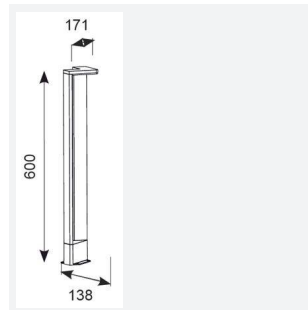

Arco Bollard

Arco Bollard 600mm Cool White
Code: AARLEDB/060

Category	Bollards
Application	Hospitality, Outdoor, Residential, Retail
Specification	Architectural

PRODUCT FEATURES

- Ultra modern LED bollard suitable for residential and hospitality applications
- Flange mounted base for surface mounting
- Non-dimmable
- Graphite textured powder coated paint finish
- Available in 3000K and 4000K options

GENERAL INFORMATION	
Wattage	11W
Lumens Delivered	640lm
Lm/W	58lm/W
Beam Angle	60/90
CRI	80
CCT	4000K
Input	220-240V
Operating Temp	-20°C - 45°C
SDCM	6
Product Weight without Packaging	1.35 kg

TECHNICAL INFORMATION	
Light Source	LED
Colour / Finish	Graphite
IP Rating	IP54
Class Protection	1
Internal / External	External
Surface / Recessed / Suspended	Floor
Lumen Depreciation	L70 36,000h
Warranty (Years)	3
CE Mark	Yes
Height	600 mm