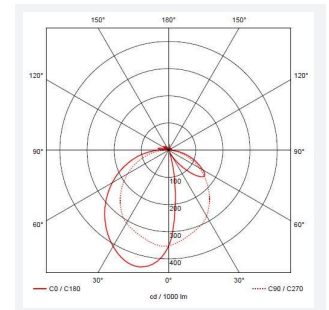

PRODUCT FEATURES

- Ultra modern LED bollard suitable for residential and hospitality applications
- Graphite textured powder coated paint finish
- Flange mounted base for surface mounting
- Available in 3000K and 4000K options
- Non-dimmable

GENERAL INFORMATION	
Wattage	11W
Lumens Delivered	640lm
Lm/W	58lm/W
Beam Angle	60/90
CRI	80
CCT	4000K
Input	220-240V
Operating Temp	-20°C - 45°C
SDCM	6
Product Weight without Packaging	1.35 kg

TECHNICAL INFORMATION	
Light Source	LED
Colour / Finish	Graphite
IP Rating	IP54
Class Protection	1
Internal / External	External
Surface / Recessed / Suspended	Floor
Lumen Depreciation	L70 36,000h
Warranty (Years)	3
CE Mark	Yes
Height	600 mm