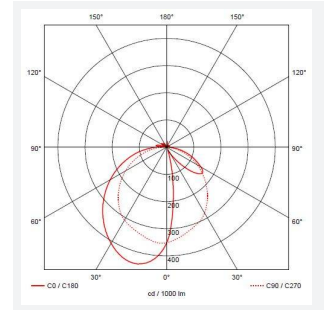

PRODUCT FEATURES

- Ultra modern LED bollard suitable for residential and hospitality applications
- Flange mounted base for surface mounting
- Non-dimmable
- Graphite textured powder coated paint finish
- Available in 3000K and 4000K options

GENERAL INFORMATION	
Wattage	11W
Lumens Delivered	640lm
Lm/W	58lm/W
Beam Angle	60/90
CRI	80
CCT	4000K
Input	220/240V
Operating Temp	-20°C - 45°C
SDCM	6
Product Weight without Packaging	1.35 kg

TECHNICAL INFORMATION	
Light Source	LED
Colour / Finish	Graphite
IP Rating	IP54
Class Protection	1
Internal / External	External
Surface / Recessed / Suspended	Floor
Lumen Depreciation	L70 36,000h
Warranty (Years)	3
CE Mark	Yes
Height	600 mm