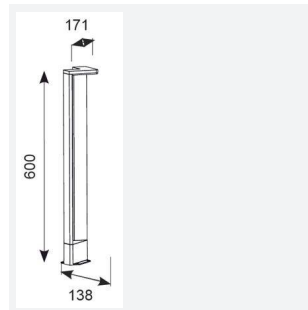

Arco Bollard

Arco Bollard 600mm Cool White
Code: AARLEDB/060

Category	Bollards
Application	Hospitality, Outdoor, Residential, Retail
Specification	Architectural

PRODUCT FEATURES

- Ultra modern LED bollard suitable for residential and hospitality applications
- Graphite textured powder coated paint finish
- Flange mounted base for surface mounting
- Available in 3000K and 4000K options
- Non-dimmable

GENERAL INFORMATION	
Wattage	11W
Lumens Delivered	640lm
Lm/W	58lm/W
Beam Angle	60/90
CRI	80
CCT	4000K
Input	220-240V
Operating Temp	-20°C - 45°C
SDCM	6
Product Weight without Packaging	1.35 kg

TECHNICAL INFORMATION	
Light Source	LED
Colour / Finish	Graphite
IP Rating	IP54
Class Protection	1
Internal / External	External
Surface / Recessed / Suspended	Floor
Lumen Depreciation	L70 36,000h
Warranty (Years)	3
CE Mark	Yes
Height	600 mm