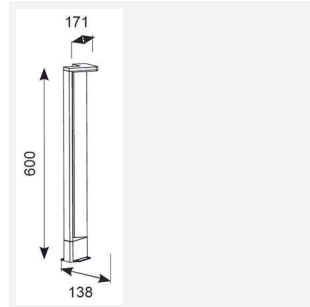

Arco Bollard

Arco Bollard 600mm Warm White
Code: AARLEDB/060/WW

Category	Bollards
Application	Hospitality, Outdoor, Residential, Retail
Specification	Architectural

PRODUCT FEATURES

- Ultra modern LED bollard suitable for residential and hospitality applications
- Graphite textured powder coated paint finish
- Flange mounted base for surface mounting
- Available in 3000K and 4000K options
- Non-dimmable

GENERAL INFORMATION	
Wattage	11W
Lumens Delivered	470lm
Lm/W	46lm/W
Beam Angle	60/90
CRI	80
CCT	3000K
Input	220/240V
Operating Temp	-20°C - 45°C
SDCM	6
Product Weight without Packaging	1.35 kg

TECHNICAL INFORMATION	
Light Source	LED
Colour / Finish	Graphite
IP Rating	IP54
Class Protection	1
Internal / External	External
Surface / Recessed / Suspended	Floor
Lumen Depreciation	L70 36,000h
Warranty (Years)	3
CE Mark	Yes
Height	600 mm