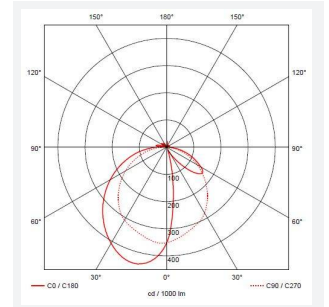

PRODUCT FEATURES

- Ultra modern LED bollard suitable for residential and hospitality applications
- Graphite textured powder coated paint finish
- Flange mounted base for surface mounting
- Available in 3000K and 4000K options
- Non-dimmable

GENERAL INFORMATION	
Wattage	11W
Lumens Delivered	470lm
Lm/W	46lm/W
Beam Angle	60/90
CRI	80
CCT	3000K
Input	220/240V
Operating Temp	-20°C - 45°C
SDCM	6
Product Weight without Packaging	1.35 kg

TECHNICAL INFORMATION	
Light Source	LED
Colour / Finish	Graphite
IP Rating	IP54
Class Protection	1
Internal / External	External
Surface / Recessed / Suspended	Floor
Lumen Depreciation	L70 36,000h
Warranty (Years)	3
CE Mark	Yes
Height	600 mm