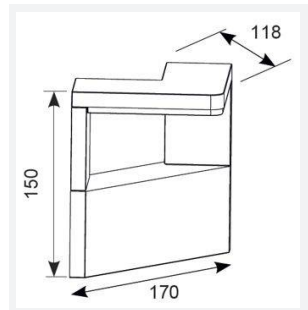

PRODUCT FEATURES

- Ulmodern LED wall light suitable for residential and hospitality applications
- Available in 3000K and 4000K options
- Graphite textured powder coat paint finish
- Non-dimmable

GENERAL INFORMATION	
Wattage	11W
Lumens Delivered	640lm
Lm/W	58lm/W
Beam Angle	60/90
CRI	80
CCT	4000K
Input	220/240V
Operating Temp	-20°C - 45°C
SDCM	6
Product Weight without Packaging	0.696 kg

TECHNICAL INFORMATION	
Light Source	LED
Colour / Finish	Graphite
IP Rating	IP54
Class Protection	1
Internal / External	External
Surface / Recessed / Suspended	Wall
Lumen Depreciation	L70 36,000h
Warranty (Years)	3
CE Mark	Yes
Height	150 mm