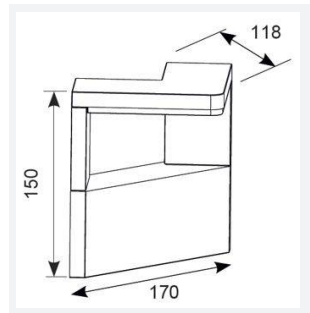

- Ulmodern LED wall light suitable for residential and hospitality applications
- Available in 3000K and 4000K options
- Graphite textured powder coat paint finish
- Non-dimmable

GENERAL INFORMATION	
Wattage	11W
Lumens Delivered	640lm
Lm/W	58lm/W
Beam Angle	60/90
CRI	80
CCT	4000K
Input	220-240V
Operating Temp	-20°C - 45°C
SDCM	6
Product Weight without Packaging	0.696 kg

TECHNICAL INFORMATION	
Light Source	LED
Colour / Finish	Graphite
IP Rating	IP54
Class Protection	1
Internal / External	External
Surface / Recessed / Suspended	Wall
Lumen Depreciation	L70 36,000h
Warranty (Years)	3
CE Mark	Yes
Height	150 mm