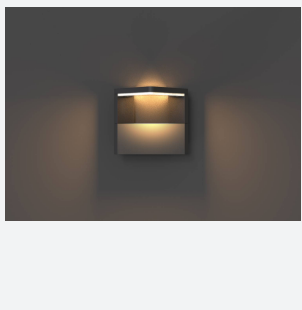

Arco Wall Light

Arco Wall Light Cool White Graphite
Code: AARLED/WL

Category	Wall Lights
Application	Hospitality, Outdoor, Residential, Retail
Specification	Architectural

PRODUCT FEATURES

- Ulmodern LED wall light suitable for residential and hospitality applications
- Available in 3000K and 4000K options
- Graphite textured powder coat paint finish
- Non-dimmable

GENERAL INFORMATION	
Wattage	11W
Lumens Delivered	640lm
Lm/W	58lm/W
Beam Angle	60/90
CRI	80
CCT	4000K
Input	220/240V
Operating Temp	-20°C - 45°C
SDCM	6
Product Weight without Packaging	0.696 kg

TECHNICAL INFORMATION	
Light Source	LED
Colour / Finish	Graphite
IP Rating	IP54
Class Protection	1
Internal / External	External
Surface / Recessed / Suspended	Wall
Lumen Depreciation	L70 36,000h
Warranty (Years)	3
CE Mark	Yes
Height	150 mm