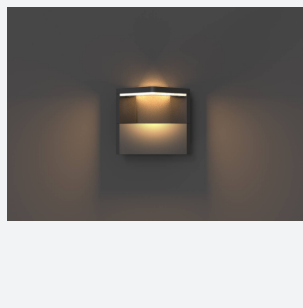

Arco Wall Light

Arco Wall Light Cool White Graphite
Code: AARLED/WL

Category	Wall Lights
Application	Hospitality, Outdoor, Residential, Retail
Specification	Architectural

- Ulmodern LED wall light suitable for residential and hospitality applications
- Available in 3000K and 4000K options
- Graphite textured powder coat paint finish
- Non-dimmable

GENERAL INFORMATION	
Wattage	11W
Lumens Delivered	640lm
Lm/W	58lm/W
Beam Angle	60/90
CRI	80
CCT	4000K
Input	220-240V
Operating Temp	-20°C - 45°C
SDCM	6
Product Weight without Packaging	0.696 kg

TECHNICAL INFORMATION	
Light Source	LED
Colour / Finish	Graphite
IP Rating	IP54
Class Protection	1
Internal / External	External
Surface / Recessed / Suspended	Wall
Lumen Depreciation	L70 36,000h
Warranty (Years)	3
CE Mark	Yes
Height	150 mm