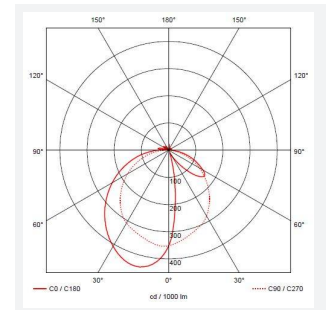

PRODUCT FEATURES

- Ulmodern LED wall light suitable for residential and hospitality applications
- Available in 3000K and 4000K options
- Graphite textured powder coat paint finish
- Non-dimmable

GENERAL INFORMATION	
Wattage	11W
Lumens Delivered	640lm
Lm/W	58lm/W
Beam Angle	60/90
CRI	80
CCT	4000K
Input	220/240V
Operating Temp	-20°C - 45°C
SDCM	6
Product Weight without Packaging	0.696 kg

TECHNICAL INFORMATION	
Light Source	LED
Colour / Finish	Graphite
IP Rating	IP54
Class Protection	1
Internal / External	External
Surface / Recessed / Suspended	Wall
Lumen Depreciation	L70 36,000h
Warranty (Years)	3
CE Mark	Yes
Height	150 mm