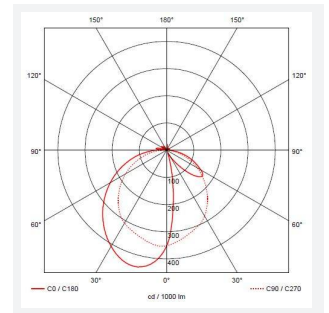

- Ulmodern LED wall light suitable for residential and hospitality applications
- Available in 3000K and 4000K options
- Graphite textured powder coat paint finish
- Non-dimmable

GENERAL INFORMATION	
Wattage	11W
Lumens Delivered	640lm
Lm/W	58lm/W
Beam Angle	60/90
CRI	80
CCT	4000K
Input	220-240V
Operating Temp	-20°C - 45°C
SDCM	6
Product Weight without Packaging	0.696 kg

TECHNICAL INFORMATION	
Light Source	LED
Colour / Finish	Graphite
IP Rating	IP54
Class Protection	1
Internal / External	External
Surface / Recessed / Suspended	Wall
Lumen Depreciation	L70 36,000h
Warranty (Years)	3
CE Mark	Yes
Height	150 mm