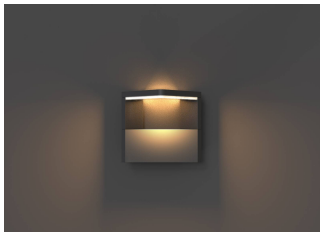

Category	Wall Lights
Application	Hospitality, Outdoor, Residential, Retail
Specification	Architectural

Arco Wall Light

Arco Wall Light Cool White Graphite
Code: AARLED/WL

PRODUCT FEATURES

- Ulmodern LED wall light suitable for residential and hospitality applications
- Available in 3000K and 4000K options
- Graphite textured powder coat paint finish
- Non-dimmable

GENERAL INFORMATION	
Wattage	11W
Lumens Delivered	640lm
Lm/W	58lm/W
Beam Angle	60/90
CRI	80
CCT	4000K
Input	220-240V
Operating Temp	-20°C - 45°C
SDCM	6
Product Weight without Packaging	0.696 kg

TECHNICAL INFORMATION	
Light Source	LED
Colour / Finish	Graphite
IP Rating	IP54
Class Protection	1
Internal / External	External
Surface / Recessed / Suspended	Wall
Lumen Depreciation	L70 36,000h
Warranty (Years)	3
CE Mark	Yes
Height	150 mm

Category	Wall Lights
Application	Hospitality, Outdoor, Residential, Retail
Specification	Architectural

Arco Wall Light

Arco Wall Light Cool White Graphite
Code: AARLED/WL