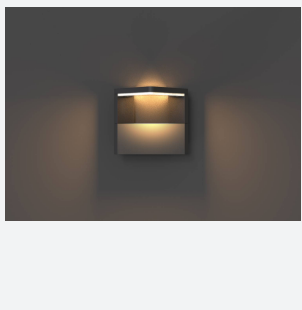

# Arco Wall Light

Arco Wall Light Warm White Graphite  
Code: AARLED/WL/WW

Category	Wall Lights
Application	Hospitality, Outdoor, Residential, Retail
Specification	Architectural

## PRODUCT FEATURES

- Graphite textured powder coat paint finish
- Available in 3000K and 4000K options
- Graphite textured powder coat paint finish
- Non-dimmable

GENERAL INFORMATION	
Wattage	11W
Lumens Delivered	470lm
Lm/W	46lm/W
Beam Angle	60/90
CRI	80
CCT	3000K
Input	220/240V
Operating Temp	-20°C - 45°C
SDCM	6
Product Weight without Packaging	0.696 kg

TECHNICAL INFORMATION	
Light Source	LED
Colour / Finish	Graphite
IP Rating	IP54
Class Protection	1
Internal / External	External
Surface / Recessed / Suspended	Wall
Lumen Depreciation	L70 36,000h
Warranty (Years)	3
CE Mark	Yes
Height	150 mm