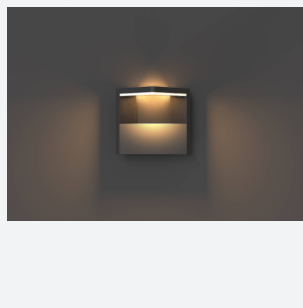

Arco Wall Light

Arco Wall Light Warm White Graphite
Code: AARLED/WL/WW

Category	Wall Lights
Application	Hospitality, Outdoor, Residential, Retail
Specification	Architectural

- Graphite textured powder coat paint finish
- Available in 3000K and 4000K options

- Graphite textured powder coat paint finish
- Non-dimmable

GENERAL INFORMATION

Wattage	11W
Lumens Delivered	470lm
Lm/W	46lm/W
Beam Angle	60/90
CRI	80
CCT	3000K
Input	220-240V
Operating Temp	-20°C - 45°C
SDCM	6
Product Weight without Packaging	0.696 kg

TECHNICAL INFORMATION

Light Source	LED
Colour / Finish	Graphite
IP Rating	IP54
Class Protection	1
Internal / External	External
Surface / Recessed / Suspended	Wall
Lumen Depreciation	L70 36,000h
Warranty (Years)	3
CE Mark	Yes
Height	150 mm