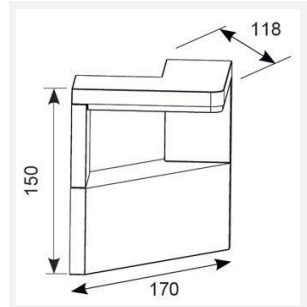

- Graphite textured powder coat paint finish
- Available in 3000K and 4000K options

- Graphite textured powder coat paint finish
- Non-dimmable

GENERAL INFORMATION

Wattage	11W
Lumens Delivered	470lm
Lm/W	46lm/W
Beam Angle	60/90
CRI	80
CCT	3000K
Input	220-240V
Operating Temp	-20°C - 45°C
SDCM	6
Product Weight without Packaging	0.696 kg

TECHNICAL INFORMATION

Light Source	LED
Colour / Finish	Graphite
IP Rating	IP54
Class Protection	1
Internal / External	External
Surface / Recessed / Suspended	Wall
Lumen Depreciation	L70 36,000h
Warranty (Years)	3
CE Mark	Yes
Height	150 mm