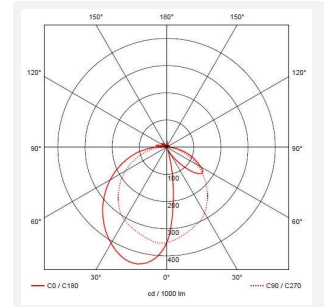

- Graphite textured powder coat paint finish
- Available in 3000K and 4000K options

- Graphite textured powder coat paint finish
- Non-dimmable

GENERAL INFORMATION

Wattage	11W
Lumens Delivered	470lm
Lm/W	46lm/W
Beam Angle	60/90
CRI	80
CCT	3000K
Input	220-240V
Operating Temp	-20°C - 45°C
SDCM	6
Product Weight without Packaging	0.696 kg

TECHNICAL INFORMATION

Light Source	LED
Colour / Finish	Graphite
IP Rating	IP54
Class Protection	1
Internal / External	External
Surface / Recessed / Suspended	Wall
Lumen Depreciation	L70 36,000h
Warranty (Years)	3
CE Mark	Yes
Height	150 mm