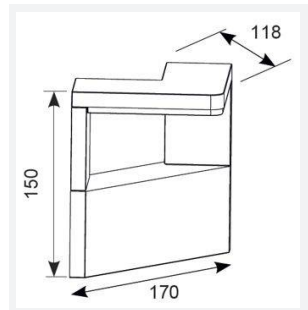

PRODUCT FEATURES

- Graphite textured powder coat paint finish
- Available in 3000K and 4000K options
- Graphite textured powder coat paint finish
- Non-dimmable

GENERAL INFORMATION	
Wattage	11W
Lumens Delivered	470lm
Lm/W	46lm/W
Beam Angle	60/90
CRI	80
CCT	3000K
Input	220/240V
Operating Temp	-20°C - 45°C
SDCM	6
Product Weight without Packaging	0.696 kg

TECHNICAL INFORMATION	
Light Source	LED
Colour / Finish	Graphite
IP Rating	IP54
Class Protection	1
Internal / External	External
Surface / Recessed / Suspended	Wall
Lumen Depreciation	L70 36,000h
Warranty (Years)	3
CE Mark	Yes
Height	150 mm