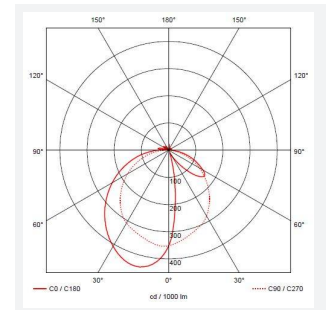

# Arco Wall Light

Arco Wall Light Warm White Graphite  
Code: AARLED/WL/WW

Category	Wall Lights
Application	Hospitality, Outdoor, Residential, Retail
Specification	Architectural

## PRODUCT FEATURES

- Graphite textured powder coat paint finish
- Available in 3000K and 4000K options
- Graphite textured powder coat paint finish
- Non-dimmable

GENERAL INFORMATION	
Wattage	11W
Lumens Delivered	470lm
Lm/W	46lm/W
Beam Angle	60/90
CRI	80
CCT	3000K
Input	220/240V
Operating Temp	-20°C - 45°C
SDCM	6
Product Weight without Packaging	0.696 kg

TECHNICAL INFORMATION	
Light Source	LED
Colour / Finish	Graphite
IP Rating	IP54
Class Protection	1
Internal / External	External
Surface / Recessed / Suspended	Wall
Lumen Depreciation	L70 36,000h
Warranty (Years)	3
CE Mark	Yes
Height	150 mm