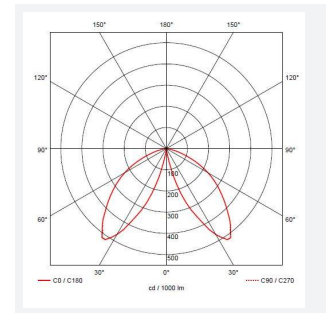

PRODUCT FEATURES

- Robust die-cast aluminium bollard with a choice of textured finishes suitable for commercial applications
- Supplied c/w root mounting kit
- Non-dimmable

GENERAL INFORMATION

Wattage	20W
Lumens Delivered	1300lm
Lm/W	65lm/W
Beam Angle	360
CRI	80
CCT	3000K
Input	220/240V
Operating Temp	-10°C - 40°C
SDCM	5
Product Weight without Packaging	5.968 kg

TECHNICAL INFORMATION

Light Source	LED
Colour / Finish	Rust
IP Rating	IP65
Class Protection	1
Internal / External	External
Surface / Recessed / Suspended	Floor
Lumen Depreciation	L80 50,000h
Warranty (Years)	5
CE Mark	Yes
Height	900 mm