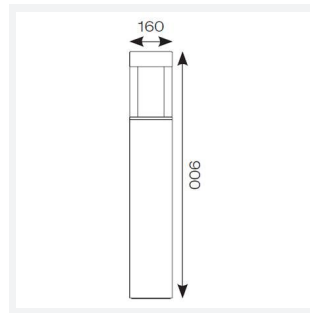

Aries

Aries Bollard 900mm Warm White Rust
Code: AARIES/900/RU/WW

Category	Bollards
Application	Hospitality, Outdoor, Residential, Retail
Specification	Architectural

PRODUCT FEATURES

- Robust die-cast aluminium bollard with a choice of textured finishes suitable for commercial applications
- Supplied c/w root mounting kit
- Non-dimmable

GENERAL INFORMATION

Wattage	20W
Lumens Delivered	1300lm
Lm/W	65lm/W
Beam Angle	360
CRI	80
CCT	3000K
Input	220/240V
Operating Temp	-10°C - 40°C
SDCM	5
Product Weight without Packaging	5.968 kg

TECHNICAL INFORMATION

Light Source	LED
Colour / Finish	Rust
IP Rating	IP65
Class Protection	1
Internal / External	External
Surface / Recessed / Suspended	Floor
Lumen Depreciation	L80 50,000h
Warranty (Years)	5
CE Mark	Yes
Height	900 mm