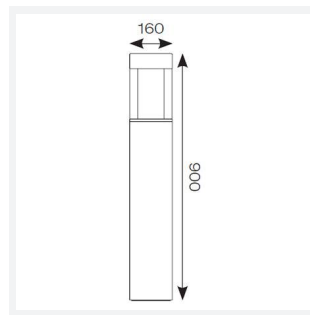

Aries

Aries Bollard 900mm Warm White Rust
Code: AARIES/900/RU/WW

Category	Bollards
Application	Hospitality, Outdoor, Residential, Retail
Specification	Architectural

PRODUCT FEATURES

- Robust die-cast aluminium bollard with a choice of textured finishes suitable for commercial applications
- Supplied c/w root mounting kit
- Non-dimmable

GENERAL INFORMATION

Wattage	20W
Lumens Delivered	1300lm
Lm/W	65lm/W
Beam Angle	36°
CRI	80
CCT	3000K
Input	220-240V
Operating Temp	-10°C - 40°C
SDCM	5
Product Weight without Packaging	5.968 kg

TECHNICAL INFORMATION

Light Source	LED
Colour / Finish	Rust
IP Rating	IP65
Class Protection	1
Internal / External	External
Surface / Recessed / Suspended	Floor
Lumen Depreciation	L80 50,000h
Warranty (Years)	5
CE Mark	Yes
Height	900 mm