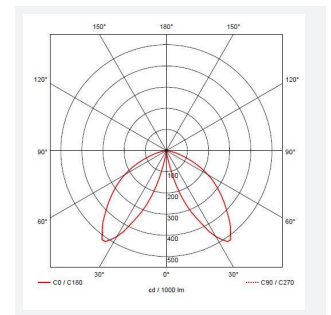

- Robust die-cast aluminium bollard with a choice of textured finishes suitable for commercial applications
- Supplied c/w root mounting kit
- Non-dimmable

GENERAL INFORMATION	
Wattage	20W
Lumens Delivered	1300lm
Lm/W	65lm/W
Beam Angle	360
CRI	80
CCT	3000K
Input	220-240V
Operating Temp	-10°C - 40°C
SDCM	5
Product Weight without Packaging	5.968 kg

TECHNICAL INFORMATION	
Light Source	LED
Colour / Finish	Rust
IP Rating	IP65
Class Protection	1
Internal / External	External
Surface / Recessed / Suspended	Floor
Lumen Depreciation	L80 50,000h
Warranty (Years)	5
CE Mark	Yes
Height	900 mm