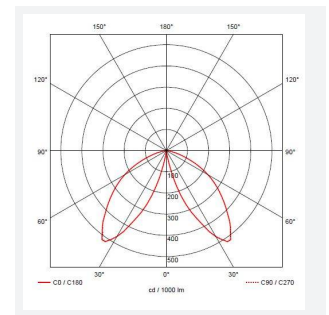

PRODUCT FEATURES

- Robust die-cast aluminium bollard with a choice of textured finishes suitable for commercial applications
- Supplied c/w root mounting kit
- Non-dimmable

GENERAL INFORMATION

Wattage	20W
Lumens Delivered	1300lm
Lm/W	65lm/W
Beam Angle	36°
CRI	80
CCT	3000K
Input	220-240V
Operating Temp	-10°C - 40°C
SDCM	5
Product Weight without Packaging	5.968 kg

TECHNICAL INFORMATION

Light Source	LED
Colour / Finish	Rust
IP Rating	IP65
Class Protection	1
Internal / External	External
Surface / Recessed / Suspended	Floor
Lumen Depreciation	L80 50,000h
Warranty (Years)	5
CE Mark	Yes
Height	900 mm