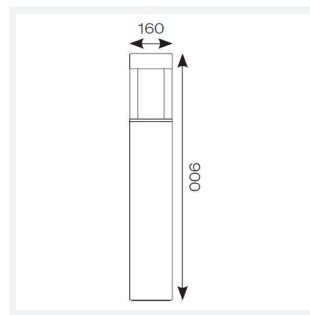

Aries

Aries Bollard 900mm Warm White Rust
Code: AARIES/900/RU/WW

Category	Bollards
Application	Hospitality, Outdoor, Residential, Retail
Specification	Architectural

- Robust die-cast aluminium bollard with a choice of textured finishes suitable for commercial applications
- Supplied c/w root mounting kit
- Non-dimmable

GENERAL INFORMATION	
Wattage	20W
Lumens Delivered	1300lm
Lm/W	65lm/W
Beam Angle	360
CRI	80
CCT	3000K
Input	220-240V
Operating Temp	-10°C - 40°C
SDCM	5
Product Weight without Packaging	5.968 kg

TECHNICAL INFORMATION	
Light Source	LED
Colour / Finish	Rust
IP Rating	IP65
Class Protection	1
Internal / External	External
Surface / Recessed / Suspended	Floor
Lumen Depreciation	L80 50,000h
Warranty (Years)	5
CE Mark	Yes
Height	900 mm