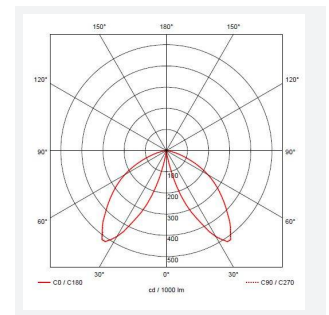

# Aries

Aries Bollard 900mm Cool White Rust  
Code: AARIES/900/RU/CW

Category	Bollards
Application	Hospitality, Outdoor, Residential, Retail
Specification	Architectural

## PRODUCT FEATURES

- Robust die-cast aluminium bollard with a choice of textured finishes suitable for commercial applications
- Supplied c/w root mounting kit
- Non-dimmable

GENERAL INFORMATION	
Wattage	20W
Lumens Delivered	1300lm
Lm/W	65lm/W
Beam Angle	360
CRI	80
CCT	4000K
Input	220-240V
Operating Temp	-10°C - 40°C
SDCM	5
Product Weight without Packaging	5.968 kg

TECHNICAL INFORMATION	
Light Source	LED
Colour / Finish	Rust
IP Rating	IP65
Class Protection	1
Internal / External	External
Surface / Recessed / Suspended	Floor
Lumen Depreciation	L80 50,000h
Warranty (Years)	5
CE Mark	Yes
Height	900 mm