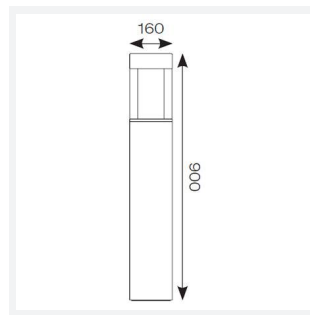

# Aries

Aries Bollard 900mm Cool White Rust  
Code: AARIES/900/RU/CW

Category	Bollards
Application	Hospitality, Outdoor, Residential, Retail
Specification	Architectural

## PRODUCT FEATURES

- Robust die-cast aluminium bollard with a choice of textured finishes suitable for commercial applications
- Supplied c/w root mounting kit
- Non-dimmable

GENERAL INFORMATION	
Wattage	20W
Lumens Delivered	1300lm
Lm/W	65lm/W
Beam Angle	360
CRI	80
CCT	4000K
Input	220-240V
Operating Temp	-10°C - 40°C
SDCM	5
Product Weight without Packaging	5.968 kg

TECHNICAL INFORMATION	
Light Source	LED
Colour / Finish	Rust
IP Rating	IP65
Class Protection	1
Internal / External	External
Surface / Recessed / Suspended	Floor
Lumen Depreciation	L80 50,000h
Warranty (Years)	5
CE Mark	Yes
Height	900 mm