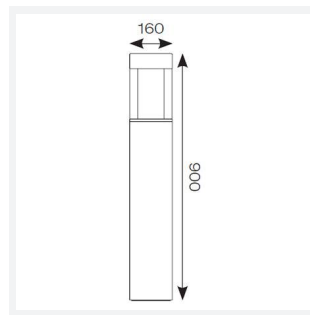

Aries

Aries Bollard 900mm Cool White Rust
Code: AARIES/900/RU/CW

Category	Bollards
Application	Hospitality, Outdoor, Residential, Retail
Specification	Architectural

PRODUCT FEATURES

- Robust die-cast aluminium bollard with a choice of textured finishes suitable for commercial applications
- Supplied c/w root mounting kit
- Non-dimmable

GENERAL INFORMATION	
Wattage	20W
Lumens Delivered	1300lm
Lm/W	65lm/W
Beam Angle	360
CRI	80
CCT	4000K
Input	220/240V
Operating Temp	-10°C - 40°C
SDCM	5
Product Weight without Packaging	5.968 kg

TECHNICAL INFORMATION	
Light Source	LED
Colour / Finish	Rust
IP Rating	IP65
Class Protection	1
Internal / External	External
Surface / Recessed / Suspended	Floor
Lumen Depreciation	L80 50,000h
Warranty (Years)	5
CE Mark	Yes
Height	900 mm