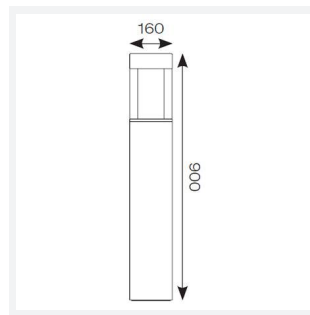

Aries

Aries Bollard 900mm Cool White Rust
Code: AARIES/900/RU/CW

Category	Bollards
Application	Hospitality, Outdoor, Residential, Retail
Specification	Architectural

- Robust die-cast aluminium bollard with a choice of textured finishes suitable for commercial applications
- Non-dimmable
- Supplied c/w root mounting kit

GENERAL INFORMATION	
Wattage	20W
Lumens Delivered	1300lm
Lm/W	65lm/W
Beam Angle	360
CRI	80
CCT	4000K
Input	220-240V
Operating Temp	-10°C - 40°C
SDCM	5
Product Weight without Packaging	5.968 kg

TECHNICAL INFORMATION	
Light Source	LED
Colour / Finish	Rust
IP Rating	IP65
Class Protection	1
Internal / External	External
Surface / Recessed / Suspended	Floor
Lumen Depreciation	L80 50,000h
Warranty (Years)	5
CE Mark	Yes
Height	900 mm