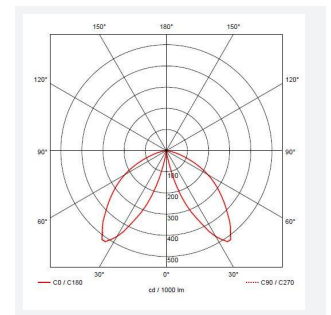

Aries

Aries Bollard 900mm Cool White Rust
Code: AARIES/900/RU/CW

Category	Bollards
Application	Hospitality, Outdoor, Residential, Retail
Specification	Architectural

PRODUCT FEATURES

- Robust die-cast aluminium bollard with a choice of textured finishes suitable for commercial applications
- Supplied c/w root mounting kit
- Non-dimmable

GENERAL INFORMATION	
Wattage	20W
Lumens Delivered	1300lm
Lm/W	65lm/W
Beam Angle	360
CRI	80
CCT	4000K
Input	220/240V
Operating Temp	-10°C - 40°C
SDCM	5
Product Weight without Packaging	5.968 kg

TECHNICAL INFORMATION	
Light Source	LED
Colour / Finish	Rust
IP Rating	IP65
Class Protection	1
Internal / External	External
Surface / Recessed / Suspended	Floor
Lumen Depreciation	L80 50,000h
Warranty (Years)	5
CE Mark	Yes
Height	900 mm