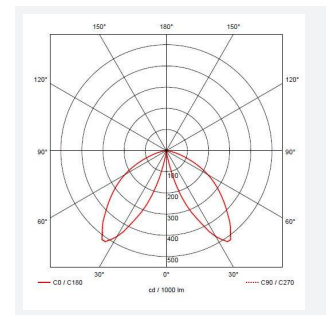

- Robust die-cast aluminium bollard with a choice of textured finishes suitable for commercial applications
- Non-dimmable
- Supplied c/w root mounting kit

GENERAL INFORMATION	
Wattage	20W
Lumens Delivered	1300lm
Lm/W	65lm/W
Beam Angle	360
CRI	80
CCT	4000K
Input	220-240V
Operating Temp	-10°C - 40°C
SDCM	5
Product Weight without Packaging	5.968 kg

TECHNICAL INFORMATION	
Light Source	LED
Colour / Finish	Rust
IP Rating	IP65
Class Protection	1
Internal / External	External
Surface / Recessed / Suspended	Floor
Lumen Depreciation	L80 50,000h
Warranty (Years)	5
CE Mark	Yes
Height	900 mm