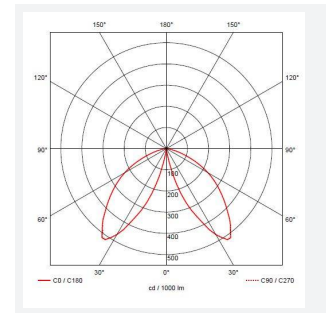

Aries

Aries Bollard 900mm Warm White Graphite
Code: AARIES/900/GR/WW

Category	Bollards
Application	Hospitality, Outdoor, Residential, Retail
Specification	Architectural

PRODUCT FEATURES

- Robust die-cast aluminium bollard with a choice of textured finishes suitable for commercial applications
- Supplied c/w root mounting kit
- Non-dimmable

GENERAL INFORMATION	
Wattage	20W
Lumens Delivered	1300lm
Lm/W	65lm/W
Beam Angle	360
CRI	80
CCT	3000K
Input	220-240V
Operating Temp	-10°C - 40°C
SDCM	5
Product Weight without Packaging	5.968 kg

TECHNICAL INFORMATION	
Light Source	LED
Colour / Finish	Graphite
IP Rating	IP65
Class Protection	1
Internal / External	External
Surface / Recessed / Suspended	Floor
Lumen Depreciation	L80 50,000h
Warranty (Years)	5
CE Mark	Yes
Height	900 mm