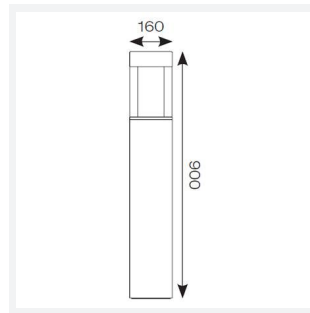

Aries

Aries Bollard 900mm Warm White Graphite
Code: AARIES/900/GR/WW

Category	Bollards
Application	Hospitality, Outdoor, Residential, Retail
Specification	Architectural

PRODUCT FEATURES

- Robust die-cast aluminium bollard with a choice of textured finishes suitable for commercial applications
- Supplied c/w root mounting kit
- Non-dimmable

GENERAL INFORMATION	
Wattage	20W
Lumens Delivered	1300lm
Lm/W	65lm/W
Beam Angle	360
CRI	80
CCT	3000K
Input	220-240V
Operating Temp	-10°C - 40°C
SDCM	5
Product Weight without Packaging	5.968 kg

TECHNICAL INFORMATION	
Light Source	LED
Colour / Finish	Graphite
IP Rating	IP65
Class Protection	1
Internal / External	External
Surface / Recessed / Suspended	Floor
Lumen Depreciation	L80 50,000h
Warranty (Years)	5
CE Mark	Yes
Height	900 mm