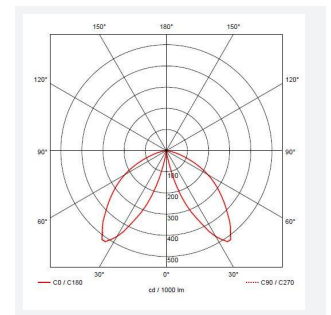

PRODUCT FEATURES

- Robust die-cast aluminium bollard with a choice of textured finishes suitable for commercial applications
- Supplied c/w root mounting kit
- Non-dimmable

GENERAL INFORMATION

Wattage	20W
Lumens Delivered	1300lm
Lm/W	65lm/W
Beam Angle	360
CRI	80
CCT	3000K
Input	220/240V
Operating Temp	-10°C - 40°C
SDCM	5
Product Weight without Packaging	5.968 kg

TECHNICAL INFORMATION

Light Source	LED
Colour / Finish	Graphite
IP Rating	IP65
Class Protection	1
Internal / External	External
Surface / Recessed / Suspended	Floor
Lumen Depreciation	L80 50,000h
Warranty (Years)	5
CE Mark	Yes
Height	900 mm