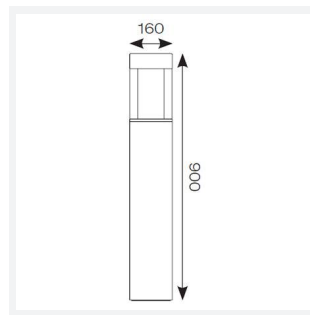

Aries

Aries Bollard 900mm Warm White Graphite
Code: AARIES/900/GR/WW

Category	Bollards
Application	Hospitality, Outdoor, Residential, Retail
Specification	Architectural

PRODUCT FEATURES

- Robust die-cast aluminium bollard with a choice of textured finishes suitable for commercial applications
- Supplied c/w root mounting kit
- Non-dimmable

GENERAL INFORMATION

Wattage	20W
Lumens Delivered	1300lm
Lm/W	65lm/W
Beam Angle	360
CRI	80
CCT	3000K
Input	220/240V
Operating Temp	-10°C - 40°C
SDCM	5
Product Weight without Packaging	5.968 kg

TECHNICAL INFORMATION

Light Source	LED
Colour / Finish	Graphite
IP Rating	IP65
Class Protection	1
Internal / External	External
Surface / Recessed / Suspended	Floor
Lumen Depreciation	L80 50,000h
Warranty (Years)	5
CE Mark	Yes
Height	900 mm