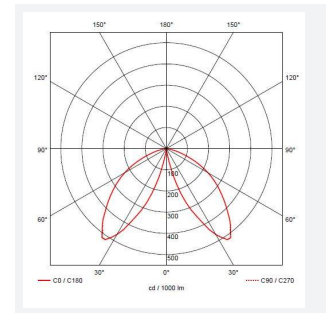

Aries

Aries Bollard 900mm Cool White Graphite
Code: AARIES/900/GR/CW

Category	Bollards
Application	Hospitality, Outdoor, Residential, Retail
Specification	Architectural

PRODUCT FEATURES

- Robust die-cast aluminium bollard with a choice of textured finishes suitable for commercial applications
- Supplied c/w root mounting kit
- Non-dimmable

GENERAL INFORMATION	
Wattage	20W
Lumens Delivered	1300lm
Lm/W	65lm/W
Beam Angle	36°
CRI	80
CCT	4000K
Input	220/240V
Operating Temp	-10°C - 40°C
SDCM	5
Product Weight without Packaging	5.968 kg

TECHNICAL INFORMATION	
Light Source	LED
Colour / Finish	Graphite
IP Rating	IP65
Class Protection	1
Internal / External	External
Surface / Recessed / Suspended	Floor
Lumen Depreciation	L80 50,000h
Warranty (Years)	5
CE Mark	Yes
Height	900 mm