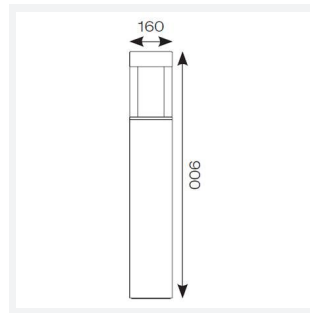

Aries

Aries Bollard 900mm Cool White Graphite
Code: AARIES/900/GR/CW

Category	Bollards
Application	Hospitality, Outdoor, Residential, Retail
Specification	Architectural

PRODUCT FEATURES

- Robust die-cast aluminium bollard with a choice of textured finishes suitable for commercial applications
- Supplied c/w root mounting kit
- Non-dimmable

GENERAL INFORMATION	
Wattage	20W
Lumens Delivered	1300lm
Lm/W	65lm/W
Beam Angle	36°
CRI	80
CCT	4000K
Input	220/240V
Operating Temp	-10°C - 40°C
SDCM	5
Product Weight without Packaging	5.968 kg

TECHNICAL INFORMATION	
Light Source	LED
Colour / Finish	Graphite
IP Rating	IP65
Class Protection	1
Internal / External	External
Surface / Recessed / Suspended	Floor
Lumen Depreciation	L80 50,000h
Warranty (Years)	5
CE Mark	Yes
Height	900 mm