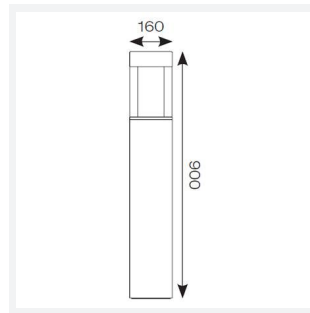

# Aries

Aries Bollard 900mm Cool White Graphite  
Code: AARIES/900/GR/CW

Category	Bollards
Application	Hospitality, Outdoor, Residential, Retail
Specification	Architectural

### GENERAL INFORMATION

Wattage	20W
Lumens Delivered	1300lm
Lm/W	65lm/W
Beam Angle	36°
CRI	80
CCT	4000K
Input	220-240V
Operating Temp	-10°C - 40°C
SDCM	5
Product Weight without Packaging	5.968 kg

### TECHNICAL INFORMATION

Light Source	LED
Colour / Finish	Graphite
IP Rating	IP65
Class Protection	1
Internal / External	External
Surface / Recessed / Suspended	Floor
Lumen Depreciation	L80 50,000h
Warranty (Years)	5
CE Mark	Yes
Height	900 mm