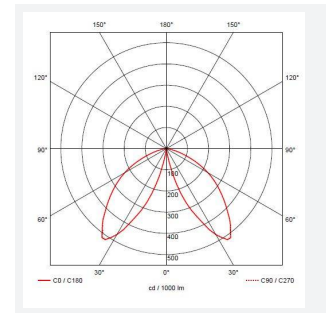

# Aries

Aries Bollard 900mm Cool White Graphite  
Code: AARIES/900/GR/CW

Category	Bollards
Application	Hospitality, Outdoor, Residential, Retail
Specification	Architectural

### GENERAL INFORMATION

Wattage	20W
Lumens Delivered	1300lm
Lm/W	65lm/W
Beam Angle	36°
CRI	80
CCT	4000K
Input	220-240V
Operating Temp	-10°C - 40°C
SDCM	5
Product Weight without Packaging	5.968 kg

### TECHNICAL INFORMATION

Light Source	LED
Colour / Finish	Graphite
IP Rating	IP65
Class Protection	1
Internal / External	External
Surface / Recessed / Suspended	Floor
Lumen Depreciation	L80 50,000h
Warranty (Years)	5
CE Mark	Yes
Height	900 mm