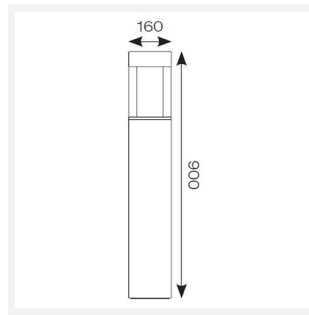

# Aries

Aries Bollard 900mm Cool White Graphite  
Code: AARIES/900/GR/CW

Category	Bollards
Application	Hospitality, Outdoor, Residential, Retail
Specification	Architectural

## PRODUCT FEATURES

- Robust die-cast aluminium bollard with a choice of textured finishes suitable for commercial applications
- Supplied c/w root mounting kit
- Non-dimmable

GENERAL INFORMATION	
Wattage	20W
Lumens Delivered	1300lm
Lm/W	65lm/W
Beam Angle	36°
CRI	80
CCT	4000K
Input	220-240V
Operating Temp	-10°C - 40°C
SDCM	5
Product Weight without Packaging	5.968 kg

TECHNICAL INFORMATION	
Light Source	LED
Colour / Finish	Graphite
IP Rating	IP65
Class Protection	1
Internal / External	External
Surface / Recessed / Suspended	Floor
Lumen Depreciation	L80 50,000h
Warranty (Years)	5
CE Mark	Yes
Height	900 mm