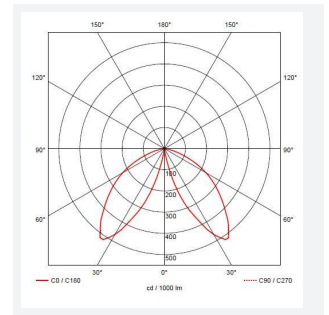

# Aries

Aries Bollard 900mm Cool White Graphite  
Code: AARIES/900/GR/CW

Category	Bollards
Application	Hospitality, Outdoor, Residential, Retail
Specification	Architectural

## PRODUCT FEATURES

- Robust die-cast aluminium bollard with a choice of textured finishes suitable for commercial applications
- Supplied c/w root mounting kit
- Non-dimmable

GENERAL INFORMATION	
Wattage	20W
Lumens Delivered	1300lm
Lm/W	65lm/W
Beam Angle	36°
CRI	80
CCT	4000K
Input	220-240V
Operating Temp	-10°C - 40°C
SDCM	5
Product Weight without Packaging	5.968 kg

TECHNICAL INFORMATION	
Light Source	LED
Colour / Finish	Graphite
IP Rating	IP65
Class Protection	1
Internal / External	External
Surface / Recessed / Suspended	Floor
Lumen Depreciation	L80 50,000h
Warranty (Years)	5
CE Mark	Yes
Height	900 mm