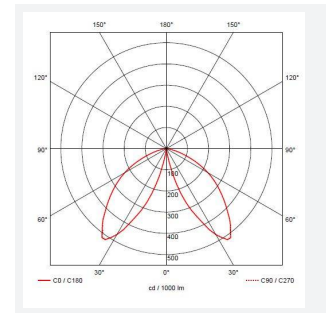

- Robust die-cast aluminium bollard with a choice of textured finishes suitable for commercial applications
- Non-dimmable
- Supplied c/w root mounting kit

GENERAL INFORMATION

Wattage	20W
Lumens Delivered	1300lm
Lm/W	65lm/W
Beam Angle	36°
CRI	80
CCT	3000K
Input	220-240V
Operating Temp	-10°C - 40°C
SDCM	5
Product Weight without Packaging	5.968 kg

TECHNICAL INFORMATION

Light Source	LED
Colour / Finish	Black
IP Rating	IP65
Class Protection	1
Internal / External	External
Surface / Recessed / Suspended	Floor
Lumen Depreciation	L80 50,000h
Warranty (Years)	5
CE Mark	Yes
Height	900 mm