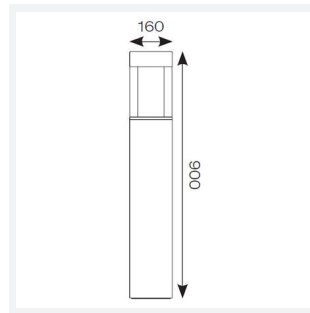

# Aries

Aries Bollard 900mm Warm White Black  
Code: AARIES/900/BL/WW

Category	Bollards
Application	Hospitality, Outdoor, Residential, Retail
Specification	Architectural

- Robust die-cast aluminium bollard with a choice of textured finishes suitable for commercial applications
- Non-dimmable
- Supplied c/w root mounting kit

## GENERAL INFORMATION

Wattage	20W
Lumens Delivered	1300lm
Lm/W	65lm/W
Beam Angle	36°
CRI	80
CCT	3000K
Input	220-240V
Operating Temp	-10°C - 40°C
SDCM	5
Product Weight without Packaging	5.968 kg

## TECHNICAL INFORMATION

Light Source	LED
Colour / Finish	Black
IP Rating	IP65
Class Protection	1
Internal / External	External
Surface / Recessed / Suspended	Floor
Lumen Depreciation	L80 50,000h
Warranty (Years)	5
CE Mark	Yes
Height	900 mm