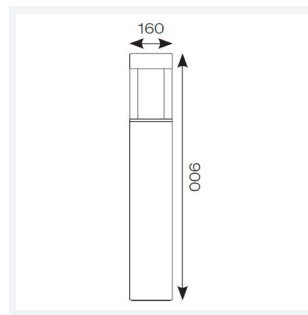

# Aries

Aries Bollard 900mm Warm White Black  
Code: AARIES/900/BL/WW

Category	Bollards
Application	Hospitality, Outdoor, Residential, Retail
Specification	Architectural

### GENERAL INFORMATION

Wattage	20W
Lumens Delivered	1300lm
Lm/W	65lm/W
Beam Angle	36°
CRI	80
CCT	3000K
Input	220/240V
Operating Temp	-10°C - 40°C
SDCM	5
Product Weight without Packaging	5.968 kg

### TECHNICAL INFORMATION

Light Source	LED
Colour / Finish	Black
IP Rating	IP65
Class Protection	1
Internal / External	External
Surface / Recessed / Suspended	Floor
Lumen Depreciation	L80 50,000h
Warranty (Years)	5
CE Mark	Yes
Height	900 mm