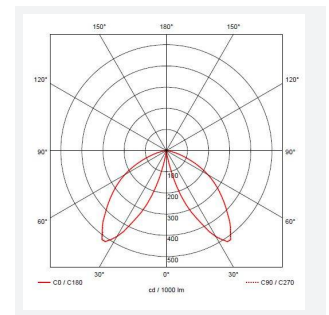

PRODUCT FEATURES

- Robust die-cast aluminium bollard with a choice of textured finishes suitable for commercial applications
- Supplied c/w root mounting kit
- Non-dimmable

GENERAL INFORMATION

Wattage	20W
Lumens Delivered	1300lm
Lm/W	65lm/W
Beam Angle	36°
CRI	80
CCT	3000K
Input	220/240V
Operating Temp	-10°C - 40°C
SDCM	5
Product Weight without Packaging	5.968 kg

TECHNICAL INFORMATION

Light Source	LED
Colour / Finish	Black
IP Rating	IP65
Class Protection	1
Internal / External	External
Surface / Recessed / Suspended	Floor
Lumen Depreciation	L80 50,000h
Warranty (Years)	5
CE Mark	Yes
Height	900 mm