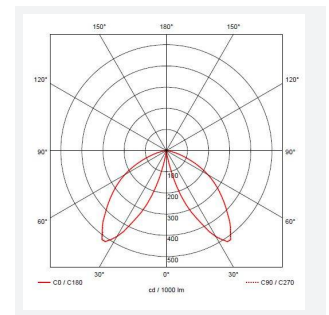

PRODUCT FEATURES

- Robust die-cast aluminium bollard with a choice of textured finishes suitable for commercial applications
- Supplied c/w root mounting kit
- Non-dimmable

GENERAL INFORMATION

Wattage	20W
Lumens Delivered	1300lm
Lm/W	65lm/W
Beam Angle	36°
CRI	80
CCT	4000K
Input	220-240V
Operating Temp	-10°C - 40°C
SDCM	5
Product Weight without Packaging	5.968 kg

TECHNICAL INFORMATION

Light Source	LED
Colour / Finish	Black
IP Rating	IP65
Class Protection	1
Internal / External	External
Surface / Recessed / Suspended	Floor
Lumen Depreciation	L80 50,000h
Warranty (Years)	5
CE Mark	Yes
Height	900 mm