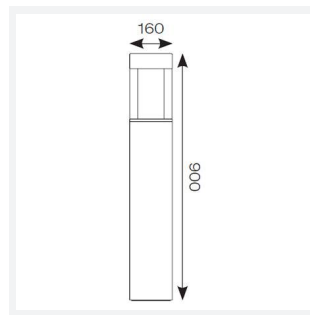

Aries

Aries Bollard 900mm Cool White Black
Code: AARIES/900/BL/CW

Category	Bollards
Application	Hospitality, Outdoor, Residential, Retail
Specification	Architectural

PRODUCT FEATURES

- Robust die-cast aluminium bollard with a choice of textured finishes suitable for commercial applications
- Non-dimmable
- Supplied c/w root mounting kit

GENERAL INFORMATION

Wattage	20W
Lumens Delivered	1300lm
Lm/W	65lm/W
Beam Angle	36°
CRI	80
CCT	4000K
Input	220-240V
Operating Temp	-10°C - 40°C
SDCM	5
Product Weight without Packaging	5.968 kg

TECHNICAL INFORMATION

Light Source	LED
Colour / Finish	Black
IP Rating	IP65
Class Protection	1
Internal / External	External
Surface / Recessed / Suspended	Floor
Lumen Depreciation	L80 50,000h
Warranty (Years)	5
CE Mark	Yes
Height	900 mm