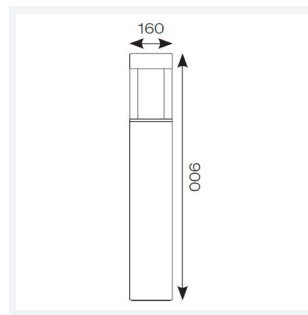

Aries

Aries Bollard 900mm Cool White Black
Code: AARIES/900/BL/CW

Category	Bollards
Application	Hospitality, Outdoor, Residential, Retail
Specification	Architectural

PRODUCT FEATURES

- Robust die-cast aluminium bollard with a choice of textured finishes suitable for commercial applications
- Supplied c/w root mounting kit
- Non-dimmable

GENERAL INFORMATION

Wattage	20W
Lumens Delivered	1300lm
Lm/W	65lm/W
Beam Angle	36°
CRI	80
CCT	4000K
Input	220-240V
Operating Temp	-10°C - 40°C
SDCM	5
Product Weight without Packaging	5.968 kg

TECHNICAL INFORMATION

Light Source	LED
Colour / Finish	Black
IP Rating	IP65
Class Protection	1
Internal / External	External
Surface / Recessed / Suspended	Floor
Lumen Depreciation	L80 50,000h
Warranty (Years)	5
CE Mark	Yes
Height	900 mm