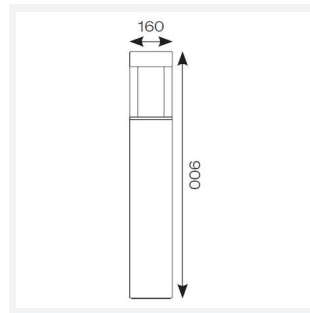

Aries

Aries Bollard 900mm Cool White Black
Code: AARIES/900/BL/CW

Category	Bollards
Application	Hospitality, Outdoor, Residential, Retail
Specification	Architectural

PRODUCT FEATURES

- Robust die-cast aluminium bollard with a choice of textured finishes suitable for commercial applications
- Supplied c/w root mounting kit
- Non-dimmable

GENERAL INFORMATION

Wattage	20W
Lumens Delivered	1300lm
Lm/W	65lm/W
Beam Angle	360
CRI	80
CCT	4000K
Input	220/240V
Operating Temp	-10°C - 40°C
SDCM	5
Product Weight without Packaging	5.968 kg

TECHNICAL INFORMATION

Light Source	LED
Colour / Finish	Black
IP Rating	IP65
Class Protection	1
Internal / External	External
Surface / Recessed / Suspended	Floor
Lumen Depreciation	L80 50,000h
Warranty (Years)	5
CE Mark	Yes
Height	900 mm