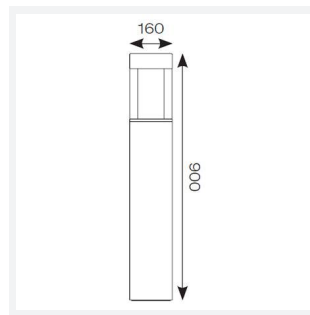

Aries

Aries Bollard 900mm Cool White Black
Code: AARIES/900/BL/CW

Category	Bollards
Application	Hospitality, Outdoor, Residential, Retail
Specification	Architectural

- Robust die-cast aluminium bollard with a choice of textured finishes suitable for commercial applications
- Supplied c/w root mounting kit
- Non-dimmable

GENERAL INFORMATION	
Wattage	20W
Lumens Delivered	1300lm
Lm/W	65lm/W
Beam Angle	360
CRI	80
CCT	4000K
Input	220-240V
Operating Temp	-10°C - 40°C
SDCM	5
Product Weight without Packaging	5.968 kg

TECHNICAL INFORMATION	
Light Source	LED
Colour / Finish	Black
IP Rating	IP65
Class Protection	1
Internal / External	External
Surface / Recessed / Suspended	Floor
Lumen Depreciation	L80 50,000h
Warranty (Years)	5
CE Mark	Yes
Height	900 mm