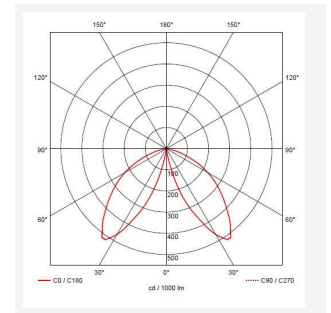

PRODUCT FEATURES

- Robust die-cast aluminium bollard with a choice of textured finishes suitable for commercial applications
- Supplied c/w root mounting kit
- Non-dimmable

GENERAL INFORMATION

Wattage	20W
Lumens Delivered	1300lm
Lm/W	65lm/W
Beam Angle	360
CRI	80
CCT	4000K
Input	220/240V
Operating Temp	-10°C - 40°C
SDCM	5
Product Weight without Packaging	5.968 kg

TECHNICAL INFORMATION

Light Source	LED
Colour / Finish	Black
IP Rating	IP65
Class Protection	1
Internal / External	External
Surface / Recessed / Suspended	Floor
Lumen Depreciation	L80 50,000h
Warranty (Years)	5
CE Mark	Yes
Height	900 mm