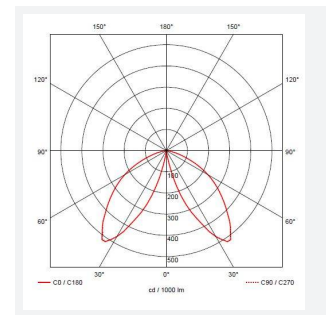

PRODUCT FEATURES

- Robust die-cast aluminium bollard with a choice of textured finishes suitable for commercial applications
- Non-dimmable
- Supplied c/w root mounting kit

GENERAL INFORMATION

Wattage	20W
Lumens Delivered	1300lm
Lm/W	65lm/W
Beam Angle	36°
CRI	80
CCT	4000K
Input	220-240V
Operating Temp	-10°C - 40°C
SDCM	5
Product Weight without Packaging	5.968 kg

TECHNICAL INFORMATION

Light Source	LED
Colour / Finish	Black
IP Rating	IP65
Class Protection	1
Internal / External	External
Surface / Recessed / Suspended	Floor
Lumen Depreciation	L80 50,000h
Warranty (Years)	5
CE Mark	Yes
Height	900 mm