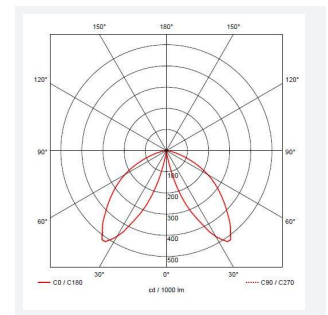

- Robust die-cast aluminium bollard with a choice of textured finishes suitable for commercial applications
- Supplied c/w root mounting kit
- Non-dimmable

GENERAL INFORMATION	
Wattage	20W
Lumens Delivered	1300lm
Lm/W	65lm/W
Beam Angle	360
CRI	80
CCT	4000K
Input	220-240V
Operating Temp	-10°C - 40°C
SDCM	5
Product Weight without Packaging	5.968 kg

TECHNICAL INFORMATION	
Light Source	LED
Colour / Finish	Black
IP Rating	IP65
Class Protection	1
Internal / External	External
Surface / Recessed / Suspended	Floor
Lumen Depreciation	L80 50,000h
Warranty (Years)	5
CE Mark	Yes
Height	900 mm