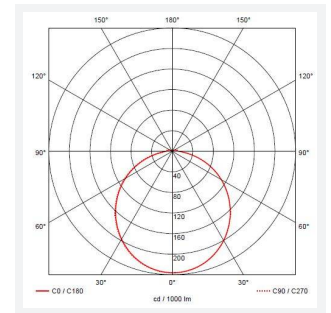

# OCTO Astro Connected by WIZ

OCTO Astro 2 Tunable White - White Connected  
Code: AALED2/WV/OCTOW

Category	Bulkheads
Application	Ancillary, Commercial, Education, Healthcare, Industrial, Outdoor
Specification	Performance

## GENERAL INFORMATION

Wattage	11W
Lumens Delivered	1150lm - 1170lm (2700K - 6500K)
Lm/W	105lm/W - 106lm/W (2700K - 6500K)
Beam Angle	115
CRI	80
CCT	2700-6500K
Input	220/240V
Operating Temp	-10°C - 40°C
SDCM	6
Product Weight without Packaging	1.18 kg

## TECHNICAL INFORMATION

Light Source	LED
Colour / Finish	White / Visiluxe
IP Rating	IP65
Class Protection	2
Internal / External	Internal / External
Surface / Recessed / Suspended	Ceiling, Wall
Lumen Depreciation	L80 60,000h
Warranty (Years)	5
CE Mark	Yes