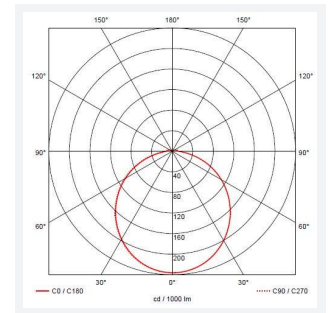

# OCTO Astro Connected by WIZ

Category Bulkheads

Application Ancillary, Commercial, Education, Healthcare, Industrial, Outdoor

Code: AALED2/WV/OCTOW

- WIZ embedded all polycarbonate multi-purpose LED square bulkhead suitable for ancillary areas and industrial applications
- Push fit feed-in, feed-out terminals for speed and ease of installation
- Supplied c/w optional trim attachment which provides a more commercially aesthetic appearance
- Instant light output and unlimited switching
- Connects directly to your WiFi network using Bluetooth technology to support seamless pairing
- Tunable between 2700K - 6500K via WIZ app and voice control
- Unique Visiluxe diffuser allows 90% light transmission from LED source for increased performance
- Please consider WiFi signal strength for this product

## GENERAL INFORMATION

Wattage	11W
Lumens Delivered	1150lm - 1170lm (2700K - 6500K)
Lm/W	105lm/W - 106lm/W (2700K - 6500K)
Beam Angle	115
CRI	80
CCT	2700-6500K
Input	220-240V
Operating Temp	-10°C - 40°C
SDCM	6
Product Weight without Packaging	1.18 kg

## TECHNICAL INFORMATION

Light Source	LED
Colour / Finish	White / Visiluxe
IP Rating	IP65
Class Protection	2
Internal / External	Internal / External
Surface / Recessed / Suspended	Ceiling, Wall
Lumen Depreciation	L80 60,000h
Warranty (Years)	5
CE Mark	Yes