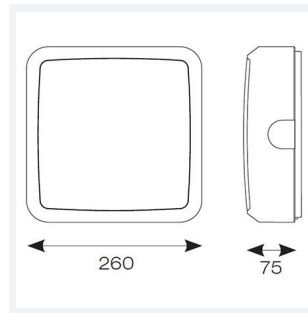

# OCTO Astro Connected by WIZ

Category Bulkheads

Application Ancillary, Commercial, Education, Healthcare, Industrial, Outdoor

Code: AALED2/WV/OCTOW

- WIZ embedded all polycarbonate multi-purpose LED square bulkhead suitable for ancillary areas and industrial applications
- Push fit feed-in, feed-out terminals for speed and ease of installation
- Supplied c/w optional trim attachment which provides a more commercially aesthetic appearance
- Instant light output and unlimited switching
- Connects directly to your WiFi network using Bluetooth technology to support seamless pairing
- Tunable between 2700K - 6500K via WIZ app and voice control
- Unique Visiluxe diffuser allows 90% light transmission from LED source for increased performance
- Please consider WiFi signal strength for this product

## GENERAL INFORMATION

Wattage	11W
Lumens Delivered	1150lm - 1170lm (2700K - 6500K)
Lm/W	105lm/W - 106lm/W (2700K - 6500K)
Beam Angle	115
CRI	80
CCT	2700-6500K
Input	220-240V
Operating Temp	-10°C - 40°C
SDCM	6
Product Weight without Packaging	1.18 kg