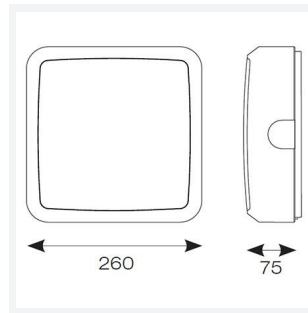

# OCTO Astro Connected by WIZ

OCTO Astro 2 Tunable White - White Connected  
Code: AALED2/WV/OCTOW

Category	Bulkheads
Application	Ancillary, Commercial, Education, Healthcare, Industrial, Outdoor
Specification	Performance

## PRODUCT FEATURES

- WIZ embedded all polycarbonate multi-purpose LED square bulkhead suitable for ancillary areas and industrial applications
- Push fit feed-in, feed-out terminals for speed and ease of installation
- Supplied c/w optional trim attachment which provides a more commercially aesthetic appearance
- Instant light output and unlimited switching
- Connects directly to your WiFi network using Bluetooth technology to support seamless pairing
- Tunable between 2700K - 6500K via WIZ app and voice control
- Unique Visiluxe diffuser allows 90% light transmission from LED source for increased performance
- Please consider WiFi signal strength for this product

## GENERAL INFORMATION

Wattage	11W
Lumens Delivered	1150lm - 1170lm (2700K - 6500K)
Lm/W	105lm/W - 106lm/W (2700K - 6500K)
Beam Angle	115
CRI	80
CCT	2700-6500K
Input	220/240V
Operating Temp	-10°C - 40°C
SDCM	6
Product Weight without Packaging	1.18 kg