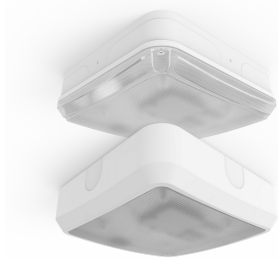

Category	Bulkheads
Application	Ancillary, Commercial, Education, Healthcare, Industrial, Outdoor
Specification	Performance

OCTO Astro Connected by WiZ

OCTO Astro 2 Tunable White - White Connected by WiZ

Code: AALED2/WV/OCTOW

PRODUCT FEATURES

- WiZ embedded all polycarbonate multi-purpose LED square bulkhead suitable for ancillary areas and industrial applications
- Push fit feed-in, feed-out terminals for speed and ease of installation
- Supplied c/w optional trim attachment which provides a more commercially aesthetic appearance
- Instant light output and unlimited switching
- Connects directly to your WiFi network using Bluetooth technology to support seamless pairing
- Tunable between 2700K - 6500K via WiZ app and voice control
- Unique Visiluxe diffuser allows 90% light transmission from LED source for increased performance
- Please consider WiFi signal strength for this product

GENERAL INFORMATION

Wattage	11W
Lumens Delivered	1150lm - 1170lm (2700K - 6500K)
Lm/W	105lm/W - 106lm/W (2700K - 6500K)
Beam Angle	115
CRI	80
CCT	2700-6500K
Input	220/240V
Operating Temp	-10°C - 40°C
SDCM	6
Product Weight without Packaging	1.18 kg