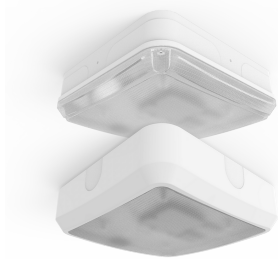

Category	Bulkheads
Application	Ancillary, Commercial, Education, Healthcare, Industrial, Outdoor
Specification	Performance

# OCTO Astro Connected by WiZ

OCTO Astro 2 Tunable White - White Connected by WiZ

Code: AALED2/WV/OCTOW

- WiZ embedded all polycarbonate multi-purpose LED square bulkhead suitable for ancillary areas and industrial applications
- Push fit feed-in, feed-out terminals for speed and ease of installation
- Supplied c/w optional trim attachment which provides a more commercially aesthetic appearance
- Instant light output and unlimited switching