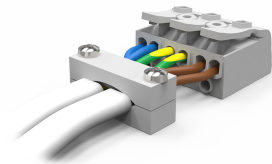

Category	Bulkheads
Application	Ancillary, Commercial, Education, Healthcare, Industrial, Outdoor
Specification	Performance

OCTO Astro Connected by WiZ

OCTO Astro 2 Tunable White - White Connected by WiZ

Code: AALED2/WV/OCTOW

PRODUCT FEATURES

- WiZ embedded all polycarbonate multi-purpose LED square bulkhead suitable for ancillary areas and industrial applications
- Push fit feed-in, feed-out terminals for speed and ease of installation
- Supplied c/w optional trim attachment which provides a more commercially aesthetic appearance
- Instant light output and unlimited switching
- Connects directly to your WiFi network using Bluetooth technology to support seamless pairing
- Tunable between 2700K - 6500K via WiZ app and voice control
- Unique Visiluxe diffuser allows 90% light transmission from LED source for increased performance
- Please consider WiFi signal strength for this product