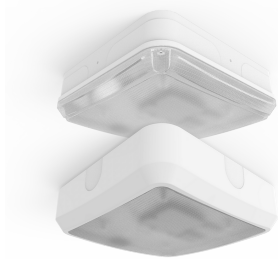

Category	Bulkheads
Application	Ancillary, Commercial, Education, Healthcare, Industrial, Outdoor
Specification	Performance

OCTO Astro Connected by WiZ

OCTO Astro 2 Tunable White - White Connected by WiZ

Code: AALED2/WV/OCTOW

PRODUCT FEATURES

- WiZ embedded all polycarbonate multi-purpose LED square bulkhead suitable for ancillary areas and industrial applications
- Push fit feed-in, feed-out terminals for speed and ease of installation
- Supplied c/w optional trim attachment which provides a more commercially aesthetic appearance
- Instant light output and unlimited switching
- Connects directly to your WiFi network using Bluetooth technology to support seamless pairing
- Tunable between 2700K - 6500K via WiZ app and voice control
- Unique Visiluxe diffuser allows 90% light transmission from LED source for increased performance
- Please consider WiFi signal strength for this product

GENERAL INFORMATION

Wattage	11W
Lumens Delivered	1150lm - 1170lm (2700K - 6500K)
Lm/W	105lm/W - 106lm/W (2700K - 6500K)
Beam Angle	115
CRI	80
CCT	2700-6500K
Input	220-240V
Operating Temp	-10°C - 40°C
SDCM	6
Product Weight without Packaging	1.18 kg

TECHNICAL INFORMATION

Light Source	LED
Colour / Finish	White / Visiluxe
IP Rating	IP65
Class Protection	2
Internal / External	Internal / External
Surface / Recessed / Suspended	Ceiling, Wall
Lumen Depreciation	L80 60,000h
Warranty (Years)	5
CE Mark	Yes