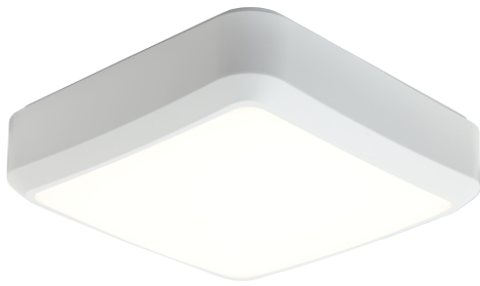

Category	Bulkheads
Application	Ancillary, Commercial, Education, Healthcare, Industrial, Outdoor
Specification	Performance

OCTO Astro Connected by WiZ

OCTO Astro 2 Tunable White - White Connected by WiZ

Code: AALED2/WV/OCTOW

PRODUCT FEATURES

- WiZ embedded all polycarbonate multi-purpose LED square bulkhead suitable for ancillary areas and industrial applications
- Push fit feed-in, feed-out terminals for speed and ease of installation
- Supplied c/w optional trim attachment which provides a more commercially aesthetic appearance
- Instant light output and unlimited switching
- Connects directly to your WiFi network using Bluetooth technology to support seamless pairing
- Tunable between 2700K - 6500K via WiZ app and voice control
- Unique Visiluxe diffuser allows 90% light transmission from LED source for increased performance
- Please consider WiFi signal strength for this product

GENERAL INFORMATION

Wattage	11W
Lumens Delivered	1150lm - 1170lm (2700K - 6500K)
Lm/W	105lm/W - 106lm/W (2700K - 6500K)
Beam Angle	115
CRI	80
CCT	2700-6500K
Input	220/240V
Operating Temp	-10°C - 40°C
SDCM	6
Product Weight without Packaging	1.18 kg

TECHNICAL INFORMATION

Light Source	LED
Colour / Finish	White / Visiluxe
IP Rating	IP65
Class Protection	2
Internal / External	Internal / External
Surface / Recessed / Suspended	Ceiling, Wall
Lumen Depreciation	L80 60,000h
Warranty (Years)	5
CE Mark	Yes