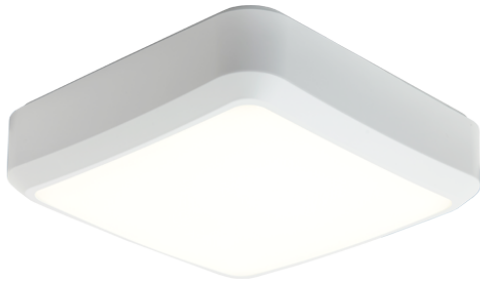

Category	Bulkheads
Application	Ancillary, Commercial, Education, Healthcare, Industrial, Outdoor
Specification	Performance

OCTO Astro Connected by WiZ

OCTO Astro 2 Tunable White - White Connected by WiZ

Code: AALED2/WV/OCTOW

PRODUCT FEATURES

- WiZ embedded all polycarbonate multi-purpose LED square bulkhead suitable for ancillary areas and industrial applications
- Push fit feed-in, feed-out terminals for speed and ease of installation
- Supplied c/w optional trim attachment which provides a more commercially aesthetic appearance
- Instant light output and unlimited switching
- Connects directly to your WiFi network using Bluetooth technology to support seamless pairing
- Tunable between 2700K - 6500K via WiZ app and voice control
- Unique Visiluxe diffuser allows 90% light transmission from LED source for increased performance
- Please consider WiFi signal strength for this product

GENERAL INFORMATION

Wattage	11W
Lumens Delivered	1150lm - 1170lm (2700K - 6500K)
Lm/W	105lm/W - 106lm/W (2700K - 6500K)
Beam Angle	115
CRI	80
CCT	2700-6500K
Input	220-240V
Operating Temp	-10°C - 40°C
SDCM	6
Product Weight without Packaging	1.18 kg

TECHNICAL INFORMATION

Light Source	LED
Colour / Finish	White / Visiluxe
IP Rating	IP65
Class Protection	2
Internal / External	Internal / External
Surface / Recessed / Suspended	Ceiling, Wall
Lumen Depreciation	L80 60,000h
Warranty (Years)	5
CE Mark	Yes