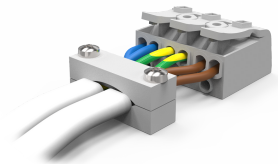

# OCTO Astro Connected by WiZ

OCTO Astro 2 Tunable White - White Connected by WiZ

Code: AALED2/WV/OCTOW

- WiZ embedded all polycarbonate multi-purpose LED square bulkhead suitable for ancillary areas and industrial applications
- Push fit feed-in, feed-out terminals for speed and ease of installation
- Supplied c/w optional trim attachment which provides a more commercially aesthetic appearance
- Instant light output and unlimited switching