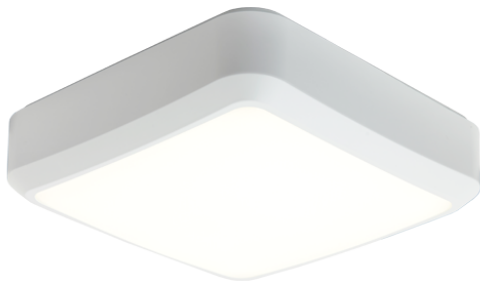

# OCTO Astro Connected by WiZ

OCTO Astro 2 Tunable White - White Connected by WiZ

Code: AALED2/WV/OCTOW

- WiZ embedded all polycarbonate multi-purpose LED square bulkhead suitable for ancillary areas and industrial applications
- Push fit feed-in, feed-out terminals for speed and ease of installation
- Supplied c/w optional trim attachment which provides a more commercially aesthetic appearance
- Instant light output and unlimited switching

- Connects directly to your WiFi network using Bluetooth technology to support seamless pairing
- Tunable between 2700K - 6500K via WiZ app and voice control
- Unique Visiluxe diffuser allows 90% light transmission from LED source for increased performance
- Please consider WiFi signal strength for this product

## GENERAL INFORMATION

Wattage	11W
Lumens Delivered	1150lm - 1170lm (2700K - 6500K)
Lm/W	105lm/W - 106lm/W (2700K - 6500K)
Beam Angle	115
CRI	80
CCT	2700-6500K
Input	220-240V
Operating Temp	-10°C - 40°C
SDCM	6
Product Weight without Packaging	1.18 kg

## TECHNICAL INFORMATION

Light Source	LED
Colour / Finish	White / Visiluxe
IP Rating	IP65
Class Protection	2
Internal / External	Internal / External
Surface / Recessed / Suspended	Ceiling, Wall
Lumen Depreciation	L80 60,000h
Warranty (Years)	5
CE Mark	Yes