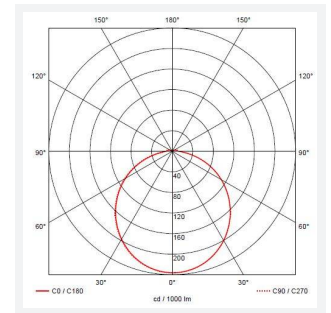

# Astro

Astro CCT 2 White

Code: AALED2/WV/CCT

<b>Category</b>	Bulkheads
<b>Application</b>	Ancillary, Commercial, Education, Healthcare, Industrial, Outdoor
<b>Specification</b>	Architectural

## PRODUCT FEATURES

- All polycarbonate multi-purpose LED square bulkhead suitable for ancillary areas and industrial applications
- Internal CCT selector switch allows the installer to choose the CCT between 3000K and 4000K
- Unique Visiluxe diffuser allows 90% light transmission from LED source for increased performance
- Push fit feed-in, feed-out terminals for speed and ease of installation
- Supplied c/w optional trim attachment which provides a more commercially aesthetic appearance
- Instant light output and unlimited switching

GENERAL INFORMATION	
Wattage	7W - 12W
Lumens Delivered	1000lm - 1700lm(4000K)
Lm/W	140lm/W(4000K)
Beam Angle	115
CRI	80
CCT	3000/4000/5700K
Input	220-240V
Operating Temp	-10°C - 40°C
SDCM	6
Product Weight without Packaging	0.894 kg

TECHNICAL INFORMATION	
Light Source	LED
Colour / Finish	White / Visiluxe
IP Rating	IP65
Class Protection	2
Internal / External	Internal / External
Surface / Recessed / Suspended	Ceiling, Wall
Lumen Depreciation	L80 60,000h
Warranty (Years)	5
CE Mark	Yes