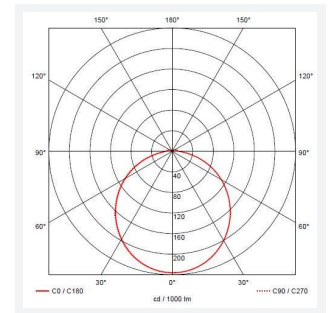

Astro

Astro CCT 2 White

Code: AALED2/WV/CCT

Category	Bulkheads
Application	Ancillary, Commercial, Education, Healthcare, Industrial, Outdoor
Specification	Architectural

PRODUCT FEATURES

- All polycarbonate multi-purpose LED square bulkhead suitable for ancillary areas and industrial applications
- Internal CCT selector switch allows the installer to choose the CCT between 3000K and 4000K
- Unique Visiluxe diffuser allows 90% light transmission from LED source for increased performance
- Push fit feed-in, feed-out terminals for speed and ease of installation
- Supplied c/w optional trim attachment which provides a more commercially aesthetic appearance
- Instant light output and unlimited switching

GENERAL INFORMATION

Wattage	7W - 12W
Lumens Delivered	1000lm - 1700lm(4000K)
Lm/W	140lm/W(4000K)
Beam Angle	115
CRI	80
CCT	3000/4000/5700K
Input	220-240V
Operating Temp	-10°C - 40°C
SDCM	6
Product Weight without Packaging	0.894 kg

TECHNICAL INFORMATION

Light Source	LED
Colour / Finish	White / Visiluxe
IP Rating	IP65
Class Protection	2
Internal / External	Internal / External
Surface / Recessed / Suspended	Ceiling, Wall
Lumen Depreciation	L80 60,000h
Warranty (Years)	5
CE Mark	Yes