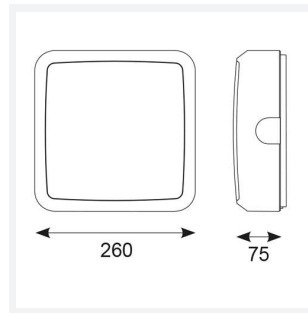

Astro

Astro CCT 2 White

Code: AALED2/WV/CCT

Category	Bulkheads
Application	Ancillary, Commercial, Education, Healthcare, Industrial, Outdoor
Specification	Architectural

PRODUCT FEATURES

- All polycarbonate multi-purpose LED square bulkhead suitable for ancillary areas and industrial applications
- Internal CCT selector switch allows the installer to choose the CCT between 3000K and 4000K
- Unique Visiluxe diffuser allows 90% light transmission from LED source for increased performance
- Push fit feed-in, feed-out terminals for speed and ease of installation
- Supplied c/w optional trim attachment which provides a more commercially aesthetic appearance
- Instant light output and unlimited switching

GENERAL INFORMATION

Wattage	7W - 12W
Lumens Delivered	1000lm - 1700lm(4000K)
Lm/W	140lm/W(4000K)
Beam Angle	115
CRI	80
CCT	3000/4000/5700K
Input	220-240V
Operating Temp	-10°C - 40°C
SDCM	6
Product Weight without Packaging	0.894 kg