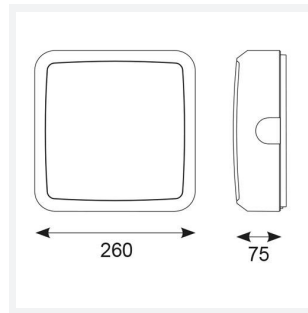

# Astro

Astro CCT 2 White

Code: AALED2/WV/CCT

<b>Category</b>	Bulkheads
<b>Application</b>	Ancillary, Commercial, Education, Healthcare, Industrial, Outdoor
<b>Specification</b>	Architectural

## PRODUCT FEATURES

- All polycarbonate multi-purpose LED square bulkhead suitable for ancillary areas and industrial applications
- Internal CCT selector switch allows the installer to choose the CCT between 3000K and 4000K
- Unique Visiluxe diffuser allows 90% light transmission from LED source for increased performance
- Push fit feed-in, feed-out terminals for speed and ease of installation
- Supplied c/w optional trim attachment which provides a more commercially aesthetic appearance
- Instant light output and unlimited switching

GENERAL INFORMATION	
Wattage	7W - 12W
Lumens Delivered	1000lm - 1700lm(4000K)
Lm/W	140lm/W(4000K)
Beam Angle	115
CRI	80
CCT	3000/4000/5700K
Input	220-240V
Operating Temp	-10°C - 40°C
SDCM	6
Product Weight without Packaging	0.894 kg