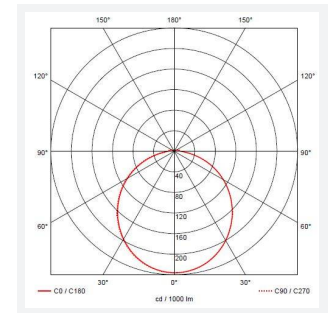

# Astro

Astro CCT 2 White

Code: AALED2/WV/CCT

<b>Category</b>	Bulkheads
<b>Application</b>	Ancillary, Commercial, Education, Healthcare, Industrial, Outdoor
<b>Specification</b>	Architectural

## PRODUCT FEATURES

- All polycarbonate multi-purpose LED square bulkhead suitable for ancillary areas and industrial applications
- Internal CCT selector switch allows the installer to choose the CCT between 3000K and 4000K
- Unique Visiluxe diffuser allows 90% light transmission from LED source for increased performance
- Push fit feed-in, feed-out terminals for speed and ease of installation
- Supplied c/w optional trim attachment which provides a more commercially aesthetic appearance
- Instant light output and unlimited switching

GENERAL INFORMATION	
Wattage	7W - 12W
Lumens Delivered	1000lm - 1700lm(4000K)
Lm/W	140lm/W(4000K)
Beam Angle	115
CRI	80
CCT	3000/4000/5700K
Input	220/240V
Operating Temp	-10°C - 40°C
SDCM	6
Product Weight without Packaging	0.894 kg

TECHNICAL INFORMATION	
Light Source	LED
Colour / Finish	White / Visiluxe
IP Rating	IP65
Class Protection	2
Internal / External	Internal / External
Surface / Recessed / Suspended	Ceiling, Wall
Lumen Depreciation	L80 60,000h
Warranty (Years)	5
CE Mark	Yes