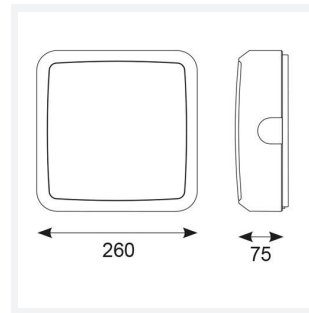

# Astro

Astro CCT 2 White

Code: AALED2/WV/CCT

<b>Category</b>	Bulkheads
<b>Application</b>	Ancillary, Commercial, Education, Healthcare, Industrial, Outdoor
<b>Specification</b>	Architectural

## PRODUCT FEATURES

- All polycarbonate multi-purpose LED square bulkhead suitable for ancillary areas and industrial applications
- Internal CCT selector switch allows the installer to choose the CCT between 3000K and 4000K
- Unique Visiluxe diffuser allows 90% light transmission from LED source for increased performance
- Push fit feed-in, feed-out terminals for speed and ease of installation
- Supplied c/w optional trim attachment which provides a more commercially aesthetic appearance
- Instant light output and unlimited switching

GENERAL INFORMATION	
Wattage	7W - 12W
Lumens Delivered	1000lm - 1700lm(4000K)
Lm/W	140lm/W(4000K)
Beam Angle	115
CRI	80
CCT	3000/4000/5700K
Input	220/240V
Operating Temp	-10°C - 40°C
SDCM	6
Product Weight without Packaging	0.894 kg