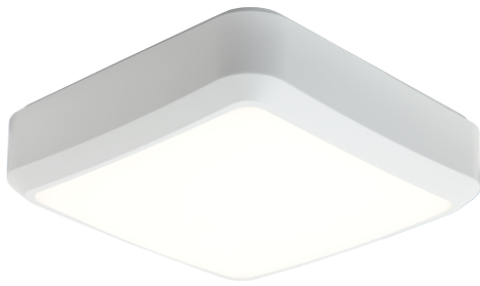

Category	Bulkheads
Application	Ancillary, Commercial, Education, Healthcare, Industrial, Outdoor
Specification	Architectural

Astro

Astro CCT 2 White

Code: AALED2/WV/CCT

PRODUCT FEATURES

- All polycarbonate multi-purpose LED square bulkhead suitable for ancillary areas and industrial applications
- Internal CCT selector switch allows the installer to choose the CCT between 3000K and 4000K
- Unique Visiluxe diffuser allows 90% light transmission from LED source for increased performance
- Push fit feed-in, feed-out terminals for speed and ease of installation
- Supplied c/w optional trim attachment which provides a more commercially aesthetic appearance
- Instant light output and unlimited switching

GENERAL INFORMATION

Wattage	7W - 12W
Lumens Delivered	1000lm - 1700lm(4000K)
Lm/W	140lm/W(4000K)
Beam Angle	115
CRI	80
CCT	3000/4000/5700K
Input	220-240V
Operating Temp	-10°C - 40°C
SDCM	6
Product Weight without Packaging	0.894 kg

TECHNICAL INFORMATION

Light Source	LED
Colour / Finish	White / Visiluxe
IP Rating	IP65
Class Protection	2
Internal / External	Internal / External
Surface / Recessed / Suspended	Ceiling, Wall
Lumen Depreciation	L80 60,000h
Warranty (Years)	5
CE Mark	Yes

Category	Bulkheads
Application	Ancillary, Commercial, Education, Healthcare, Industrial, Outdoor
Specification	Architectural

Astro

Astro CCT 2 White

Code: AALED2/WV/CCT