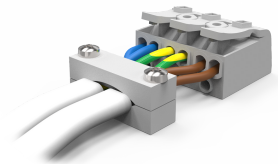

Category	Bulkheads
Application	Ancillary, Commercial, Education, Healthcare, Industrial, Outdoor
Specification	Architectural

Astro

Astro CCT 2 White

Code: AALED2/WV/CCT

PRODUCT FEATURES

- All polycarbonate multi-purpose LED square bulkhead suitable for ancillary areas and industrial applications
- Internal CCT selector switch allows the installer to choose the CCT between 3000K and 4000K
- Unique Visiluxe diffuser allows 90% light transmission from LED source for increased performance
- Push fit feed-in, feed-out terminals for speed and ease of installation
- Supplied c/w optional trim attachment which provides a more commercially aesthetic appearance
- Instant light output and unlimited switching

GENERAL INFORMATION

Wattage	7W - 12W
Lumens Delivered	1000lm - 1700lm(4000K)
Lm/W	140lm/W(4000K)
Beam Angle	115
CRI	80
CCT	3000/4000/5700K
Input	220-240V
Operating Temp	-10°C - 40°C
SDCM	6
Product Weight without Packaging	0.894 kg

TECHNICAL INFORMATION

Light Source	LED
Colour / Finish	White / Visiluxe
IP Rating	IP65
Class Protection	2
Internal / External	Internal / External
Surface / Recessed / Suspended	Ceiling, Wall
Lumen Depreciation	L80 60,000h
Warranty (Years)	5
CE Mark	Yes