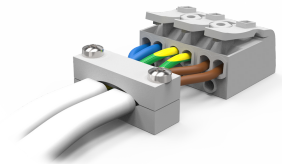

## PRODUCT FEATURES

- All polycarbonate multi-purpose LED square bulkhead suitable for ancillary areas and industrial applications
- Internal CCT selector switch allows the installer to choose the CCT between 3000K and 4000K
- Unique Visiluxe diffuser allows 90% light transmission from LED source for increased performance
- Push fit feed-in, feed-out terminals for speed and ease of installation
- Supplied c/w optional trim attachment which provides a more commercially aesthetic appearance
- Instant light output and unlimited switching