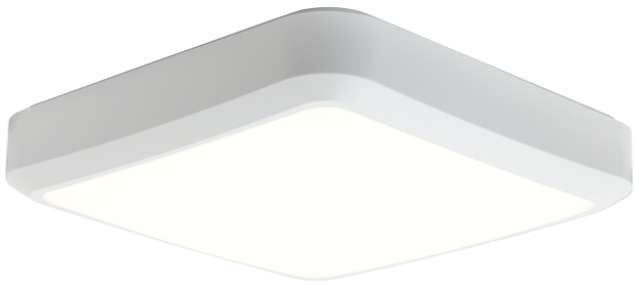

Category	Bulkheads
Application	Ancillary, Commercial, Education, Healthcare, Industrial, Outdoor
Specification	Architectural

Astro

Astro CCT 2 White
Code: AALED2/WV/CCT