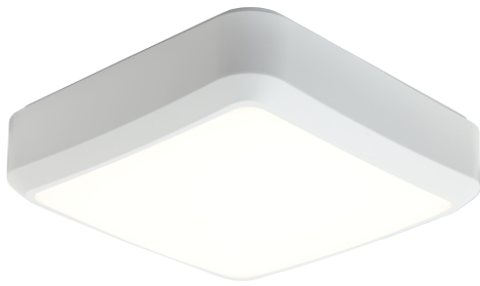

Category	Bulkheads
Application	Ancillary, Commercial, Education, Healthcare, Industrial, Outdoor
Specification	Architectural

Astro

Astro CCT 2 White

Code: AALED2/WV/CCT