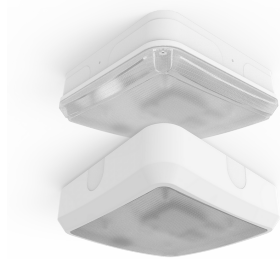

Category	Bulkheads
Application	Ancillary, Commercial, Education, Healthcare, Industrial, Outdoor
Specification	Architectural

Astro

Astro CCT 2 White

Code: AALED2/WV/CCT

PRODUCT FEATURES

- All polycarbonate multi-purpose LED square bulkhead suitable for ancillary areas and industrial applications
- Internal CCT selector switch allows the installer to choose the CCT between 3000K and 4000K
- Unique Visiluxe diffuser allows 90% light transmission from LED source for increased performance
- Push fit feed-in, feed-out terminals for speed and ease of installation
- Supplied c/w optional trim attachment which provides a more commercially aesthetic appearance
- Instant light output and unlimited switching

GENERAL INFORMATION

Wattage	7W - 12W
Lumens Delivered	1000lm - 1700lm(4000K)
Lm/W	140lm/W(4000K)
Beam Angle	115
CRI	80
CCT	3000/4000/5700K
Input	220-240V
Operating Temp	-10°C - 40°C
SDCM	6
Product Weight without Packaging	0.894 kg

TECHNICAL INFORMATION

Light Source	LED
Colour / Finish	White / Visiluxe
IP Rating	IP65
Class Protection	2
Internal / External	Internal / External
Surface / Recessed / Suspended	Ceiling, Wall
Lumen Depreciation	L80 60,000h
Warranty (Years)	5
CE Mark	Yes