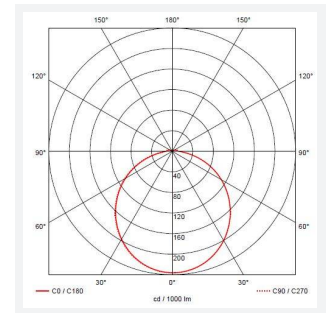

Astro

Astro CCT 2 Photocell White
Code: AALED2/WV/CCT/PC

Category	Bulkheads
Application	Ancillary, Commercial, Education, Healthcare, Industrial, Outdoor
Specification	Architectural

PRODUCT FEATURES

- All polycarbonate multi-purpose LED square bulkhead suitable for ancillary areas and industrial applications
- Internal CCT selector switch allows the installer to choose the CCT between 3000K and 4000K
- Unique Visiluxe diffuser allows 90% light transmission from LED source for increased performance
- Push fit feed-in, feed-out terminals for speed and ease of installation
- Supplied c/w optional trim attachment which provides a more commercially aesthetic appearance
- Instant light output and unlimited switching

GENERAL INFORMATION	
Wattage	7W - 12W
Lumens Delivered	1000lm - 1700lm(4000K)
Lm/W	90lm/W (4000K)
Beam Angle	115
CRI	80
CCT	3000/4000/5700K
Input	220-240V
Operating Temp	-10°C - 25°C
SDCM	6
Product Weight without Packaging	0.916 kg

TECHNICAL INFORMATION	
Light Source	LED
Colour / Finish	White / Visiluxe
IP Rating	IP65
Class Protection	2
Internal / External	Internal / External
Surface / Recessed / Suspended	Ceiling, Wall
Lumen Depreciation	L80 60,000h
Warranty (Years)	5
CE Mark	Yes