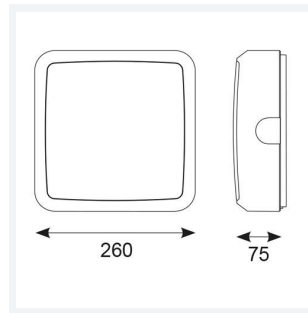

# Astro

Astro CCT 2 Photocell White  
Code: AALED2/WV/CCT/PC

Category	Bulkheads
Application	Ancillary, Commercial, Education, Healthcare, Industrial, Outdoor
Specification	Architectural

## PRODUCT FEATURES

- All polycarbonate multi-purpose LED square bulkhead suitable for ancillary areas and industrial applications
- Internal CCT selector switch allows the installer to choose the CCT between 3000K and 4000K
- Unique Visiluxe diffuser allows 90% light transmission from LED source for increased performance
- Push fit feed-in, feed-out terminals for speed and ease of installation
- Supplied c/w optional trim attachment which provides a more commercially aesthetic appearance
- Instant light output and unlimited switching

GENERAL INFORMATION	
Wattage	7W - 12W
Lumens Delivered	1000lm - 1700lm(4000K)
Lm/W	90lm/W (4000K)
Beam Angle	115
CRI	80
CCT	3000/4000/5700K
Input	220/240V
Operating Temp	-10°C - 25°C
SDCM	6
Product Weight without Packaging	0.916 kg