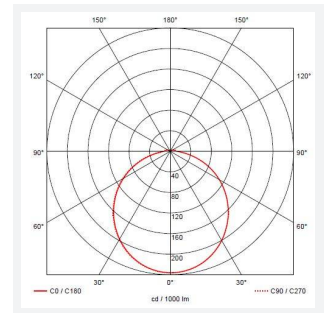

Astro

Astro CCT 2 Photocell White
Code: AALED2/WV/CCT/PC

Category	Bulkheads
Application	Ancillary, Commercial, Education, Healthcare, Industrial, Outdoor
Specification	Architectural

PRODUCT FEATURES

- All polycarbonate multi-purpose LED square bulkhead suitable for ancillary areas and industrial applications
- Internal CCT selector switch allows the installer to choose the CCT between 3000K and 4000K
- Unique Visiluxe diffuser allows 90% light transmission from LED source for increased performance
- Push fit feed-in, feed-out terminals for speed and ease of installation
- Supplied c/w optional trim attachment which provides a more commercially aesthetic appearance
- Instant light output and unlimited switching

GENERAL INFORMATION	
Wattage	7W - 12W
Lumens Delivered	1000lm - 1700lm(4000K)
Lm/W	90lm/W (4000K)
Beam Angle	115
CRI	80
CCT	3000/4000/5700K
Input	220-240V
Operating Temp	-10°C - 25°C
SDCM	6
Product Weight without Packaging	0.916 kg

TECHNICAL INFORMATION	
Light Source	LED
Colour / Finish	White / Visiluxe
IP Rating	IP65
Class Protection	2
Internal / External	Internal / External
Surface / Recessed / Suspended	Ceiling, Wall
Lumen Depreciation	L80 60,000h
Warranty (Years)	5
CE Mark	Yes