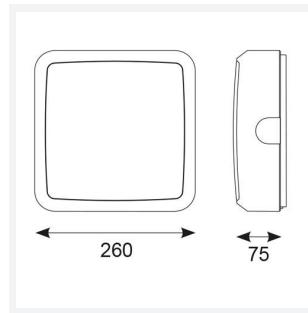

Astro

Astro CCT 2 Photocell White
Code: AALED2/WV/CCT/PC

Category	Bulkheads
Application	Ancillary, Commercial, Education, Healthcare, Industrial, Outdoor
Specification	Architectural

PRODUCT FEATURES

- All polycarbonate multi-purpose LED square bulkhead suitable for ancillary areas and industrial applications
- Internal CCT selector switch allows the installer to choose the CCT between 3000K and 4000K
- Unique Visiluxe diffuser allows 90% light transmission from LED source for increased performance
- Push fit feed-in, feed-out terminals for speed and ease of installation
- Supplied c/w optional trim attachment which provides a more commercially aesthetic appearance
- Instant light output and unlimited switching

GENERAL INFORMATION	
Wattage	7W - 12W
Lumens Delivered	1000lm - 1700lm(4000K)
Lm/W	90lm/W (4000K)
Beam Angle	115
CRI	80
CCT	3000/4000/5700K
Input	220-240V
Operating Temp	-10°C - 25°C
SDCM	6
Product Weight without Packaging	0.916 kg