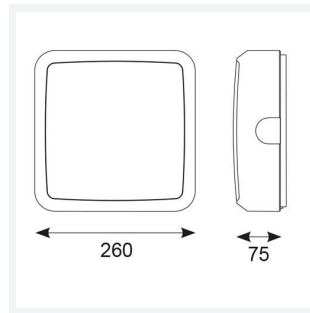

Astro

Astro CCT 2 Photocell White
Code: AALED2/WV/CCT/PC

Category	Bulkheads
Application	Ancillary, Commercial, Education, Healthcare, Industrial, Outdoor
Specification	Architectural

PRODUCT FEATURES

- All polycarbonate multi-purpose LED square bulkhead suitable for ancillary areas and industrial applications
- Internal CCT selector switch allows the installer to choose the CCT between 3000K and 4000K
- Unique Visiluxe diffuser allows 90% light transmission from LED source for increased performance
- Push fit feed-in, feed-out terminals for speed and ease of installation
- Supplied c/w optional trim attachment which provides a more commercially aesthetic appearance
- Instant light output and unlimited switching

GENERAL INFORMATION	
Wattage	7W - 12W
Lumens Delivered	1000lm - 1700lm(4000K)
Lm/W	90lm/W (4000K)
Beam Angle	115
CRI	80
CCT	3000/4000/5700K
Input	220-240V
Operating Temp	-10°C - 25°C
SDCM	6
Product Weight without Packaging	0.916 kg