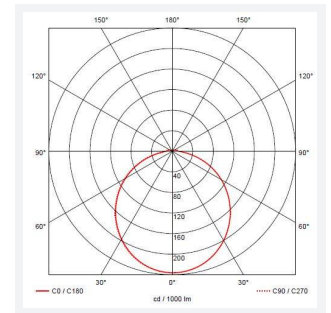

# Astro

Astro CCT 2 Photocell White  
Code: AALED2/WV/CCT/PC

Category	Bulkheads
Application	Ancillary, Commercial, Education, Healthcare, Industrial, Outdoor
Specification	Architectural

## PRODUCT FEATURES

- All polycarbonate multi-purpose LED square bulkhead suitable for ancillary areas and industrial applications
- Internal CCT selector switch allows the installer to choose the CCT between 3000K and 4000K
- Unique Visiluxe diffuser allows 90% light transmission from LED source for increased performance
- Push fit feed-in, feed-out terminals for speed and ease of installation
- Supplied c/w optional trim attachment which provides a more commercially aesthetic appearance
- Instant light output and unlimited switching

GENERAL INFORMATION	
Wattage	7W - 12W
Lumens Delivered	1000lm - 1700lm(4000K)
Lm/W	90lm/W (4000K)
Beam Angle	115
CRI	80
CCT	3000/4000/5700K
Input	220/240V
Operating Temp	-10°C - 25°C
SDCM	6
Product Weight without Packaging	0.916 kg

TECHNICAL INFORMATION	
Light Source	LED
Colour / Finish	White / Visiluxe
IP Rating	IP65
Class Protection	2
Internal / External	Internal / External
Surface / Recessed / Suspended	Ceiling, Wall
Lumen Depreciation	L80 60,000h
Warranty (Years)	5
CE Mark	Yes