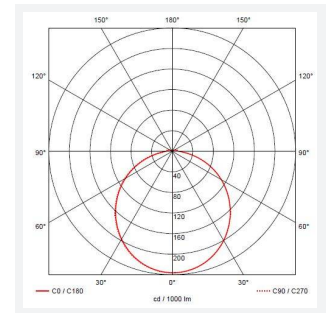

Astro

Astro CCT 2 Microwave Sensor White
Code: AALED2/WV/CCT/MWS

Category	Bulkheads
Application	Ancillary, Commercial, Education, Healthcare, Industrial, Outdoor
Specification	Architectural

PRODUCT FEATURES

- All polycarbonate multi-purpose LED square bulkhead suitable for ancillary areas and industrial applications
- Internal CCT selector switch allows the installer to choose the CCT between 3000K and 4000K
- Unique Visiluxe diffuser allows 90% light transmission from LED source for increased performance
- Push fit feed-in, feed-out terminals for speed and ease of installation
- Supplied c/w optional trim attachment which provides a more commercially aesthetic appearance
- Instant light output and unlimited switching

GENERAL INFORMATION	
Wattage	7W - 12W
Lumens Delivered	1000lm - 1700lm(4000K)
Lm/W	140lm/W(4000K)
Beam Angle	115
CRI	80
CCT	3000/4000/5700K
Input	220-240V
Operating Temp	-10°C - 40°C
SDCM	6
Product Weight without Packaging	1.2 kg

TECHNICAL INFORMATION	
Light Source	LED
Colour / Finish	White / Visiluxe
IP Rating	IP65
Class Protection	2
Internal / External	Internal / External
Surface / Recessed / Suspended	Ceiling, Wall
Lumen Depreciation	L80 60,000h
Warranty (Years)	5
CE Mark	Yes