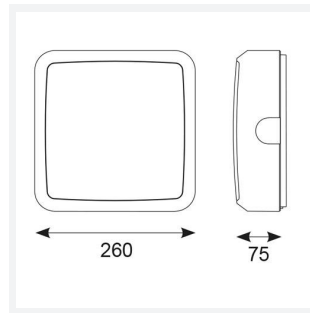

## PRODUCT FEATURES

- All polycarbonate multi-purpose LED square bulkhead suitable for ancillary areas and industrial applications
- Internal CCT selector switch allows the installer to choose the CCT between 3000K and 4000K
- Unique Visiluxe diffuser allows 90% light transmission from LED source for increased performance
- Push fit feed-in, feed-out terminals for speed and ease of installation
- Supplied c/w optional trim attachment which provides a more commercially aesthetic appearance
- Instant light output and unlimited switching

GENERAL INFORMATION	
Wattage	7W - 12W
Lumens Delivered	1000lm - 1700lm(4000K)
Lm/W	140lm/W(4000K)
Beam Angle	115
CRI	80
CCT	3000/4000/5700K
Input	220-240V
Operating Temp	-10°C - 40°C
SDCM	6
Product Weight without Packaging	1.2 kg