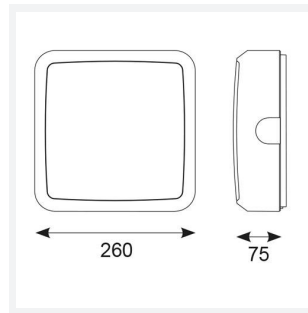

Astro

Astro CCT 2 Microwave Sensor White
Code: AALED2/WV/CCT/MWS

Category	Bulkheads
Application	Ancillary, Commercial, Education, Healthcare, Industrial, Outdoor
Specification	Architectural

PRODUCT FEATURES

- All polycarbonate multi-purpose LED square bulkhead suitable for ancillary areas and industrial applications
- Internal CCT selector switch allows the installer to choose the CCT between 3000K and 4000K
- Unique Visiluxe diffuser allows 90% light transmission from LED source for increased performance
- Push fit feed-in, feed-out terminals for speed and ease of installation
- Supplied c/w optional trim attachment which provides a more commercially aesthetic appearance
- Instant light output and unlimited switching

GENERAL INFORMATION	
Wattage	7W - 12W
Lumens Delivered	1000lm - 1700lm(4000K)
Lm/W	140lm/W(4000K)
Beam Angle	115
CRI	80
CCT	3000/4000/5700K
Input	220/240V
Operating Temp	-10°C - 40°C
SDCM	6
Product Weight without Packaging	1.2 kg