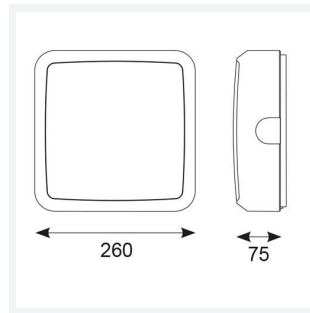

Astro

Astro CCT 2 Microwave Sensor White
Code: AALED2/WV/CCT/MWS

Category	Bulkheads
Application	Ancillary, Commercial, Education, Healthcare, Industrial, Outdoor
Specification	Architectural

PRODUCT FEATURES

- All polycarbonate multi-purpose LED square bulkhead suitable for ancillary areas and industrial applications
- Internal CCT selector switch allows the installer to choose the CCT between 3000K and 4000K
- Unique Visiluxe diffuser allows 90% light transmission from LED source for increased performance
- Push fit feed-in, feed-out terminals for speed and ease of installation
- Supplied c/w optional trim attachment which provides a more commercially aesthetic appearance
- Instant light output and unlimited switching

GENERAL INFORMATION	
Wattage	7W - 12W
Lumens Delivered	1000lm - 1700lm(4000K)
Lm/W	140lm/W(4000K)
Beam Angle	115
CRI	80
CCT	3000/4000/5700K
Input	220-240V
Operating Temp	-10°C - 40°C
SDCM	6
Product Weight without Packaging	1.2 kg