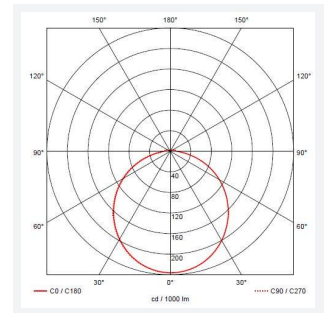

# Astro

**Astro CCT 2 Microwave Sensor White**  
**Code: AALED2/WV/CCT/MWS**

<b>Category</b>	Bulkheads
<b>Application</b>	Ancillary, Commercial, Education, Healthcare, Industrial, Outdoor
<b>Specification</b>	Architectural

## PRODUCT FEATURES

- All polycarbonate multi-purpose LED square bulkhead suitable for ancillary areas and industrial applications
- Internal CCT selector switch allows the installer to choose the CCT between 3000K and 4000K
- Unique Visiluxe diffuser allows 90% light transmission from LED source for increased performance
- Push fit feed-in, feed-out terminals for speed and ease of installation
- Supplied c/w optional trim attachment which provides a more commercially aesthetic appearance
- Instant light output and unlimited switching

GENERAL INFORMATION	
Wattage	7W - 12W
Lumens Delivered	1000lm - 1700lm(4000K)
Lm/W	140lm/W(4000K)
Beam Angle	115
CRI	80
CCT	3000/4000/5700K
Input	220-240V
Operating Temp	-10°C - 40°C
SDCM	6
Product Weight without Packaging	1.2 kg

TECHNICAL INFORMATION	
Light Source	LED
Colour / Finish	White / Visiluxe
IP Rating	IP65
Class Protection	2
Internal / External	Internal / External
Surface / Recessed / Suspended	Ceiling, Wall
Lumen Depreciation	L80 60,000h
Warranty (Years)	5
CE Mark	Yes