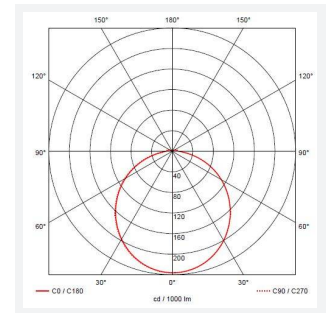

Astro

Astro CCT 2 Microwave Sensor White
Code: AALED2/WV/CCT/MWS

Category	Bulkheads
Application	Ancillary, Commercial, Education, Healthcare, Industrial, Outdoor
Specification	Architectural

PRODUCT FEATURES

- All polycarbonate multi-purpose LED square bulkhead suitable for ancillary areas and industrial applications
- Internal CCT selector switch allows the installer to choose the CCT between 3000K and 4000K
- Unique Visiluxe diffuser allows 90% light transmission from LED source for increased performance
- Push fit feed-in, feed-out terminals for speed and ease of installation
- Supplied c/w optional trim attachment which provides a more commercially aesthetic appearance
- Instant light output and unlimited switching

GENERAL INFORMATION	
Wattage	7W - 12W
Lumens Delivered	1000lm - 1700lm(4000K)
Lm/W	140lm/W(4000K)
Beam Angle	115
CRI	80
CCT	3000/4000/5700K
Input	220/240V
Operating Temp	-10°C - 40°C
SDCM	6
Product Weight without Packaging	1.2 kg

TECHNICAL INFORMATION	
Light Source	LED
Colour / Finish	White / Visiluxe
IP Rating	IP65
Class Protection	2
Internal / External	Internal / External
Surface / Recessed / Suspended	Ceiling, Wall
Lumen Depreciation	L80 60,000h
Warranty (Years)	5
CE Mark	Yes