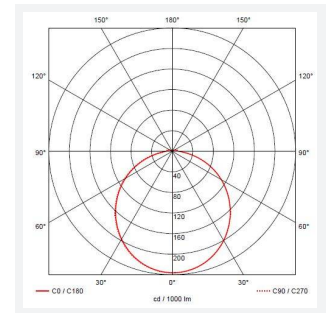

# Astro

**Astro CCT 2 Microwave Sensor Photocell White**  
**Code: AALED2/WV/CCT/MWS/PC**

<b>Category</b>	Bulkheads
<b>Application</b>	Ancillary, Commercial, Education, Healthcare, Industrial, Outdoor
<b>Specification</b>	Architectural

## PRODUCT FEATURES

- All polycarbonate multi-purpose LED square bulkhead suitable for ancillary areas and industrial applications
- Internal CCT selector switch allows the installer to choose the CCT between 3000K and 4000K
- Unique Visiluxe diffuser allows 90% light transmission from LED source for increased performance
- Push fit feed-in, feed-out terminals for speed and ease of installation
- Supplied c/w optional trim attachment which provides a more commercially aesthetic appearance
- Instant light output and unlimited switching

GENERAL INFORMATION	
Wattage	7W - 12W
Lumens Delivered	1000lm - 1700lm(4000K)
Lm/W	90lm/W (4000K)
Beam Angle	115
CRI	80
CCT	3000/4000/5700K
Input	220-240V
Operating Temp	-10°C - 25°C
SDCM	6
Product Weight without Packaging	1.2 kg

TECHNICAL INFORMATION	
Light Source	LED
Colour / Finish	White / Visiluxe
IP Rating	IP65
Class Protection	2
Internal / External	Internal / External
Surface / Recessed / Suspended	Ceiling, Wall
Lumen Depreciation	L80 60,000h
Warranty (Years)	5
CE Mark	Yes