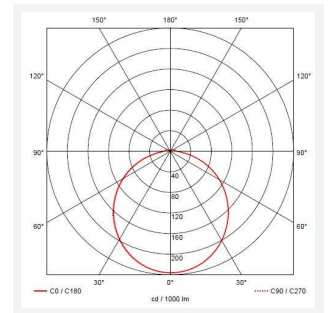

Astro

Astro CCT 2 Microwave Sensor Photocell White
Code: AALED2/WV/CCT/MWS/PC

Category	Bulkheads
Application	Ancillary, Commercial, Education, Healthcare, Industrial, Outdoor
Specification	Architectural

PRODUCT FEATURES

- All polycarbonate multi-purpose LED square bulkhead suitable for ancillary areas and industrial applications
- Internal CCT selector switch allows the installer to choose the CCT between 3000K and 4000K
- Unique Visiluxe diffuser allows 90% light transmission from LED source for increased performance
- Push fit feed-in, feed-out terminals for speed and ease of installation
- Supplied c/w optional trim attachment which provides a more commercially aesthetic appearance
- Instant light output and unlimited switching

GENERAL INFORMATION	
Wattage	7W - 12W
Lumens Delivered	1000lm - 1700lm(4000K)
Lm/W	90lm/W (4000K)
Beam Angle	115
CRI	80
CCT	3000/4000/5700K
Input	220/240V
Operating Temp	-10°C - 25°C
SDCM	6
Product Weight without Packaging	1.2 kg

TECHNICAL INFORMATION	
Light Source	LED
Colour / Finish	White / Visiluxe
IP Rating	IP65
Class Protection	2
Internal / External	Internal / External
Surface / Recessed / Suspended	Ceiling, Wall
Lumen Depreciation	L80 60,000h
Warranty (Years)	5
CE Mark	Yes