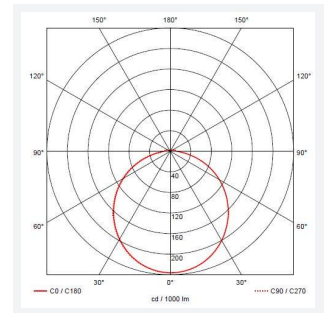

# Astro

**Astro CCT 2 Microwave Sensor Photocell White**  
**Code: AALED2/WV/CCT/MWS/PC**

<b>Category</b>	Bulkheads
<b>Application</b>	Ancillary, Commercial, Education, Healthcare, Industrial, Outdoor
<b>Specification</b>	Architectural

## PRODUCT FEATURES

- All polycarbonate multi-purpose LED square bulkhead suitable for ancillary areas and industrial applications
- Internal CCT selector switch allows the installer to choose the CCT between 3000K and 4000K
- Unique Visiluxe diffuser allows 90% light transmission from LED source for increased performance
- Push fit feed-in, feed-out terminals for speed and ease of installation
- Supplied c/w optional trim attachment which provides a more commercially aesthetic appearance
- Instant light output and unlimited switching

GENERAL INFORMATION	
Wattage	7W - 12W
Lumens Delivered	1000lm - 1700lm(4000K)
Lm/W	90lm/W (4000K)
Beam Angle	115
CRI	80
CCT	3000/4000/5700K
Input	220-240V
Operating Temp	-10°C - 25°C
SDCM	6
Product Weight without Packaging	1.2 kg

TECHNICAL INFORMATION	
Light Source	LED
Colour / Finish	White / Visiluxe
IP Rating	IP65
Class Protection	2
Internal / External	Internal / External
Surface / Recessed / Suspended	Ceiling, Wall
Lumen Depreciation	L80 60,000h
Warranty (Years)	5
CE Mark	Yes