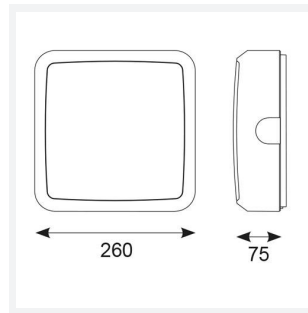

Astro

Astro CCT 2 Emergency Microwave Sensor White
Code: AALED2/WV/CCT/MWS/M3

Category	Bulkheads
Application	Ancillary, Commercial, Education, Healthcare, Industrial, Outdoor
Specification	Architectural

PRODUCT FEATURES

- All polycarbonate multi-purpose LED square bulkhead suitable for ancillary areas and industrial applications
- Internal CCT selector switch allows the installer to choose the CCT between 3000K and 4000K
- Unique Visiluxe diffuser allows 90% light transmission from LED source for increased performance
- Push fit feed-in, feed-out terminals for speed and ease of installation
- Supplied c/w optional trim attachment which provides a more commercially aesthetic appearance
- Instant light output and unlimited switching

GENERAL INFORMATION	
Wattage	7W - 12W
Lumens Delivered	1000lm - 1700lm(4000K)
Lm/W	140lm/W(4000K)
Beam Angle	115
CRI	80
CCT	3000/4000/5700K
Input	220-240V
Operating Temp	5°C - 40°C
SDCM	6
Product Weight without Packaging	1.2 kg