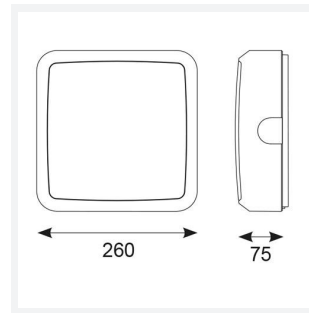

Astro

Astro CCT 2 Emergency Microwave Sensor White
Code: AALED2/WV/CCT/MWS/M3

Category	Bulkheads
Application	Ancillary, Commercial, Education, Healthcare, Industrial, Outdoor
Specification	Architectural

PRODUCT FEATURES

- All polycarbonate multi-purpose LED square bulkhead suitable for ancillary areas and industrial applications
- Internal CCT selector switch allows the installer to choose the CCT between 3000K and 4000K
- Unique Visiluxe diffuser allows 90% light transmission from LED source for increased performance
- Push fit feed-in, feed-out terminals for speed and ease of installation
- Supplied c/w optional trim attachment which provides a more commercially aesthetic appearance
- Instant light output and unlimited switching

GENERAL INFORMATION	
Wattage	7W - 12W
Lumens Delivered	1000lm - 1700lm(4000K)
Lm/W	140lm/W(4000K)
Beam Angle	115
CRI	80
CCT	3000/4000/5700K
Input	220-240V
Operating Temp	5°C - 40°C
SDCM	6
Product Weight without Packaging	1.2 kg