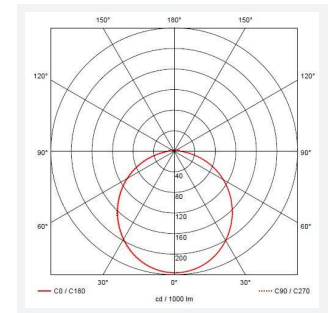

Astro

Astro CCT 2 Emergency Microwave Sensor White
Code: AALED2/WV/CCT/MWS/M3

Category	Bulkheads
Application	Ancillary, Commercial, Education, Healthcare, Industrial, Outdoor
Specification	Architectural

PRODUCT FEATURES

- All polycarbonate multi-purpose LED square bulkhead suitable for ancillary areas and industrial applications
- Internal CCT selector switch allows the installer to choose the CCT between 3000K and 4000K
- Unique Visiluxe diffuser allows 90% light transmission from LED source for increased performance
- Push fit feed-in, feed-out terminals for speed and ease of installation
- Supplied c/w optional trim attachment which provides a more commercially aesthetic appearance
- Instant light output and unlimited switching

GENERAL INFORMATION	
Wattage	7W - 12W
Lumens Delivered	1000lm - 1700lm(4000K)
Lm/W	140lm/W(4000K)
Beam Angle	115
CRI	80
CCT	3000/4000/5700K
Input	220-240V
Operating Temp	5°C - 40°C
SDCM	6
Product Weight without Packaging	1.2 kg

TECHNICAL INFORMATION	
Light Source	LED
Colour / Finish	White / Visiluxe
IP Rating	IP65
Class Protection	2
Internal / External	Internal / External
Surface / Recessed / Suspended	Ceiling, Wall
Lumen Depreciation	L80 60,000h
Warranty (Years)	5
CE Mark	Yes