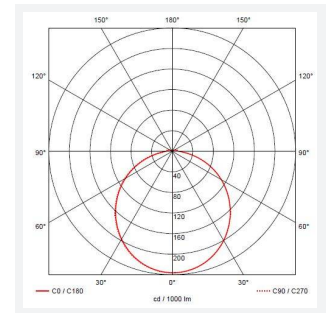

# Astro

**Astro CCT 2 Emergency Microwave Sensor White**  
**Code: AALED2/WV/CCT/MWS/M3**

<b>Category</b>	Bulkheads
<b>Application</b>	Ancillary, Commercial, Education, Healthcare, Industrial, Outdoor
<b>Specification</b>	Architectural

## PRODUCT FEATURES

- All polycarbonate multi-purpose LED square bulkhead suitable for ancillary areas and industrial applications
- Internal CCT selector switch allows the installer to choose the CCT between 3000K and 4000K
- Unique Visiluxe diffuser allows 90% light transmission from LED source for increased performance
- Push fit feed-in, feed-out terminals for speed and ease of installation
- Supplied c/w optional trim attachment which provides a more commercially aesthetic appearance
- Instant light output and unlimited switching

GENERAL INFORMATION	
Wattage	7W - 12W
Lumens Delivered	1000lm - 1700lm(4000K)
Lm/W	140lm/W(4000K)
Beam Angle	115
CRI	80
CCT	3000/4000/5700K
Input	220/240V
Operating Temp	5°C - 40°C
SDCM	6
Product Weight without Packaging	1.2 kg

TECHNICAL INFORMATION	
Light Source	LED
Colour / Finish	White / Visiluxe
IP Rating	IP65
Class Protection	2
Internal / External	Internal / External
Surface / Recessed / Suspended	Ceiling, Wall
Lumen Depreciation	L80 60,000h
Warranty (Years)	5
CE Mark	Yes