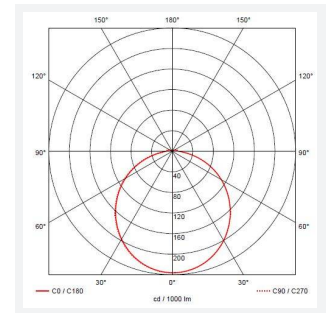

Astro

Astro CCT 2 Emergency Microwave Sensor White
Code: AALED2/WV/CCT/MWS/M3

Category	Bulkheads
Application	Ancillary, Commercial, Education, Healthcare, Industrial, Outdoor
Specification	Architectural

PRODUCT FEATURES

- All polycarbonate multi-purpose LED square bulkhead suitable for ancillary areas and industrial applications
- Internal CCT selector switch allows the installer to choose the CCT between 3000K and 4000K
- Unique Visiluxe diffuser allows 90% light transmission from LED source for increased performance
- Push fit feed-in, feed-out terminals for speed and ease of installation
- Supplied c/w optional trim attachment which provides a more commercially aesthetic appearance
- Instant light output and unlimited switching

GENERAL INFORMATION	
Wattage	7W - 12W
Lumens Delivered	1000lm - 1700lm(4000K)
Lm/W	140lm/W(4000K)
Beam Angle	115
CRI	80
CCT	3000/4000/5700K
Input	220-240V
Operating Temp	5°C - 40°C
SDCM	6
Product Weight without Packaging	1.2 kg

TECHNICAL INFORMATION	
Light Source	LED
Colour / Finish	White / Visiluxe
IP Rating	IP65
Class Protection	2
Internal / External	Internal / External
Surface / Recessed / Suspended	Ceiling, Wall
Lumen Depreciation	L80 60,000h
Warranty (Years)	5
CE Mark	Yes