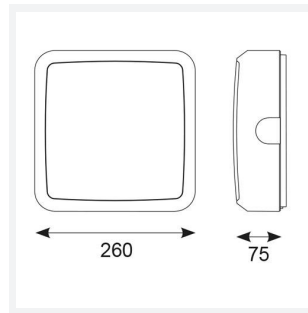

# Astro

**Astro CCT 2 Emergency Microwave Sensor White**  
**Code: AALED2/WV/CCT/MWS/M3**

<b>Category</b>	Bulkheads
<b>Application</b>	Ancillary, Commercial, Education, Healthcare, Industrial, Outdoor
<b>Specification</b>	Architectural

## PRODUCT FEATURES

- All polycarbonate multi-purpose LED square bulkhead suitable for ancillary areas and industrial applications
- Internal CCT selector switch allows the installer to choose the CCT between 3000K and 4000K
- Unique Visiluxe diffuser allows 90% light transmission from LED source for increased performance
- Push fit feed-in, feed-out terminals for speed and ease of installation
- Supplied c/w optional trim attachment which provides a more commercially aesthetic appearance
- Instant light output and unlimited switching

GENERAL INFORMATION	
Wattage	7W - 12W
Lumens Delivered	1000lm - 1700lm(4000K)
Lm/W	140lm/W(4000K)
Beam Angle	115
CRI	80
CCT	3000/4000/5700K
Input	220/240V
Operating Temp	5°C - 40°C
SDCM	6
Product Weight without Packaging	1.2 kg