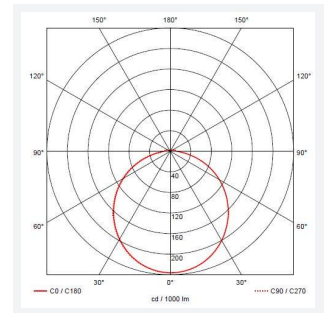

Astro

Astro CCT 2 Microwave Sensor Emergency
Code: AALED2/WV/CCT/MWS/M3/PC

| | |
|----------------------|---|
| Category | Bulkheads |
| Application | Ancillary, Commercial, Education, Healthcare, Industrial, Outdoor |
| Specification | Architectural |

PRODUCT FEATURES

- All polycarbonate multi-purpose LED square bulkhead suitable for ancillary areas and industrial applications
- Internal CCT selector switch allows the installer to choose the CCT between 3000K and 4000K
- Unique Visiluxe diffuser allows 90% light transmission from LED source for increased performance
- Push fit feed-in, feed-out terminals for speed and ease of installation
- Supplied c/w optional trim attachment which provides a more commercially aesthetic appearance
- Instant light output and unlimited switching

| GENERAL INFORMATION | |
|---------------------|------------------------|
| Wattage | 7W - 12W |
| Lumens Delivered | 1000lm - 1700lm(4000K) |
| Lm/W | 90lm/W (4000K) |
| Beam Angle | 115 |
| CRI | 80 |
| CCT | 3000/4000/5700K |
| Input | 220-240V |
| Operating Temp | 0°C - 25°C |
| SDCM | 6 |

| TECHNICAL INFORMATION | |
|--------------------------------|---------------------|
| Light Source | LED |
| Colour / Finish | White / Visiluxe |
| IP Rating | IP65 |
| Class Protection | 2 |
| Internal / External | Internal / External |
| Surface / Recessed / Suspended | Ceiling, Wall |
| Lumen Depreciation | L80 60,000h |
| Warranty (Years) | 5 |
| CE Mark | Yes |