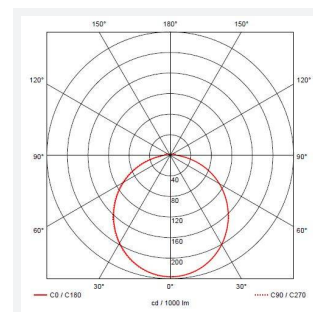

Astro

Astro CCT 2 Microwave Sensor Emergency
Code: AALED2/WV/CCT/MWS/M3/PC

Category	Bulkheads
Application	Ancillary, Commercial, Education, Healthcare, Industrial, Outdoor
Specification	Architectural

PRODUCT FEATURES

- All polycarbonate multi-purpose LED square bulkhead suitable for ancillary areas and industrial applications
- Internal CCT selector switch allows the installer to choose the CCT between 3000K and 4000K
- Unique Visiluxe diffuser allows 90% light transmission from LED source for increased performance
- Push fit feed-in, feed-out terminals for speed and ease of installation
- Supplied c/w optional trim attachment which provides a more commercially aesthetic appearance
- Instant light output and unlimited switching

GENERAL INFORMATION

Wattage	7W - 12W
Lumens Delivered	1000lm - 1700lm(4000K)
Lm/W	90lm/W (4000K)
Beam Angle	115
CRI	80
CCT	3000/4000/5700K
Input	220-240V
Operating Temp	0°C - 25°C
SDCM	6

TECHNICAL INFORMATION

Light Source	LED
Colour / Finish	White / Visiluxe
IP Rating	IP65
Class Protection	2
Internal / External	Internal / External
Surface / Recessed / Suspended	Ceiling, Wall
Lumen Depreciation	L80 60,000h
Warranty (Years)	5
CE Mark	Yes