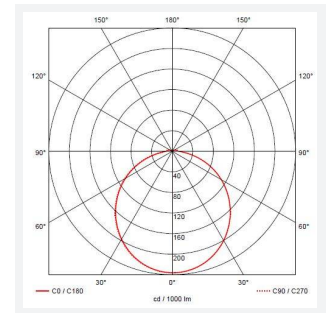

# Astro

**Astro CCT 2 Microwave Sensor Emergency**  
**Code: AALED2/WV/CCT/MWS/M3/PC**

<b>Category</b>	Bulkheads
<b>Application</b>	Ancillary, Commercial, Education, Healthcare, Industrial, Outdoor
<b>Specification</b>	Architectural

## PRODUCT FEATURES

- All polycarbonate multi-purpose LED square bulkhead suitable for ancillary areas and industrial applications
- Internal CCT selector switch allows the installer to choose the CCT between 3000K and 4000K
- Unique Visiluxe diffuser allows 90% light transmission from LED source for increased performance
- Push fit feed-in, feed-out terminals for speed and ease of installation
- Supplied c/w optional trim attachment which provides a more commercially aesthetic appearance
- Instant light output and unlimited switching

GENERAL INFORMATION	
Wattage	7W - 12W
Lumens Delivered	1000lm - 1700lm(4000K)
Lm/W	90lm/W (4000K)
Beam Angle	115
CRI	80
CCT	3000/4000/5700K
Input	220/240V
Operating Temp	0°C - 25°C
SDCM	6

TECHNICAL INFORMATION	
Light Source	LED
Colour / Finish	White / Visiluxe
IP Rating	IP65
Class Protection	2
Internal / External	Internal / External
Surface / Recessed / Suspended	Ceiling, Wall
Lumen Depreciation	L80 60,000h
Warranty (Years)	5
CE Mark	Yes