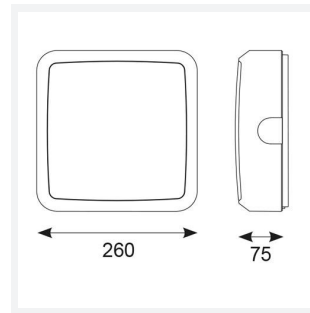

# Astro

Astro CCT 2 Emergency White  
Code: AALED2/WV/CCT/M3

<b>Category</b>	Bulkheads
<b>Application</b>	Ancillary, Commercial, Education, Healthcare, Industrial, Outdoor
<b>Specification</b>	Architectural

## PRODUCT FEATURES

- All polycarbonate multi-purpose LED square bulkhead suitable for ancillary areas and industrial applications
- Internal CCT selector switch allows the installer to choose the CCT between 3000K and 4000K
- Unique Visiluxe diffuser allows 90% light transmission from LED source for increased performance
- Push fit feed-in, feed-out terminals for speed and ease of installation
- Supplied c/w optional trim attachment which provides a more commercially aesthetic appearance
- Instant light output and unlimited switching

GENERAL INFORMATION	
Wattage	7W - 12W
Lumens Delivered	1000lm - 1700lm(4000K)
Lm/W	140lm/W(4000K)
Beam Angle	115
CRI	80
CCT	3000/4000/5700K
Input	220-240V
Operating Temp	5°C - 40°C
SDCM	6
Product Weight without Packaging	1.2 kg