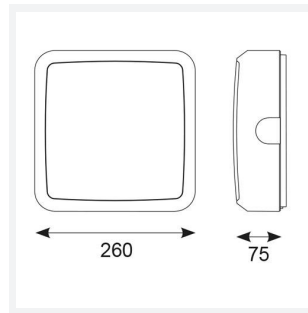

Astro

Astro CCT 2 Emergency White
Code: AALED2/WV/CCT/M3

Category	Bulkheads
Application	Ancillary, Commercial, Education, Healthcare, Industrial, Outdoor
Specification	Architectural

PRODUCT FEATURES

- All polycarbonate multi-purpose LED square bulkhead suitable for ancillary areas and industrial applications
- Internal CCT selector switch allows the installer to choose the CCT between 3000K and 4000K
- Unique Visiluxe diffuser allows 90% light transmission from LED source for increased performance
- Push fit feed-in, feed-out terminals for speed and ease of installation
- Supplied c/w optional trim attachment which provides a more commercially aesthetic appearance
- Instant light output and unlimited switching

GENERAL INFORMATION	
Wattage	7W - 12W
Lumens Delivered	1000lm - 1700lm(4000K)
Lm/W	140lm/W(4000K)
Beam Angle	115
CRI	80
CCT	3000/4000/5700K
Input	220-240V
Operating Temp	5°C - 40°C
SDCM	6
Product Weight without Packaging	1.2 kg