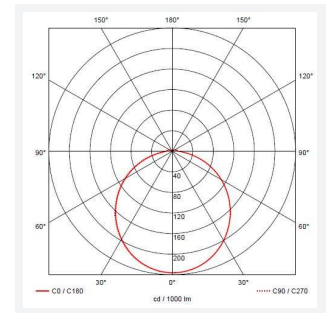

# Astro

Astro CCT 2 Emergency White  
Code: AALED2/WV/CCT/M3

<b>Category</b>	Bulkheads
<b>Application</b>	Ancillary, Commercial, Education, Healthcare, Industrial, Outdoor
<b>Specification</b>	Architectural

## PRODUCT FEATURES

- All polycarbonate multi-purpose LED square bulkhead suitable for ancillary areas and industrial applications
- Internal CCT selector switch allows the installer to choose the CCT between 3000K and 4000K
- Unique Visiluxe diffuser allows 90% light transmission from LED source for increased performance
- Push fit feed-in, feed-out terminals for speed and ease of installation
- Supplied c/w optional trim attachment which provides a more commercially aesthetic appearance
- Instant light output and unlimited switching

GENERAL INFORMATION	
Wattage	7W - 12W
Lumens Delivered	1000lm - 1700lm(4000K)
Lm/W	140lm/W(4000K)
Beam Angle	115
CRI	80
CCT	3000/4000/5700K
Input	220-240V
Operating Temp	5°C - 40°C
SDCM	6
Product Weight without Packaging	1.2 kg

TECHNICAL INFORMATION	
Light Source	LED
Colour / Finish	White / Visiluxe
IP Rating	IP65
Class Protection	2
Internal / External	Internal / External
Surface / Recessed / Suspended	Ceiling, Wall
Lumen Depreciation	L80 60,000h
Warranty (Years)	5
CE Mark	Yes