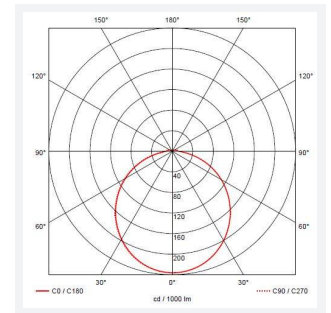

Astro

Astro CCT 2 Emergency White
Code: AALED2/WV/CCT/M3

Category	Bulkheads
Application	Ancillary, Commercial, Education, Healthcare, Industrial, Outdoor
Specification	Architectural

PRODUCT FEATURES

- All polycarbonate multi-purpose LED square bulkhead suitable for ancillary areas and industrial applications
- Internal CCT selector switch allows the installer to choose the CCT between 3000K and 4000K
- Unique Visiluxe diffuser allows 90% light transmission from LED source for increased performance
- Push fit feed-in, feed-out terminals for speed and ease of installation
- Supplied c/w optional trim attachment which provides a more commercially aesthetic appearance
- Instant light output and unlimited switching

GENERAL INFORMATION

Wattage	7W - 12W
Lumens Delivered	1000lm - 1700lm(4000K)
Lm/W	140lm/W(4000K)
Beam Angle	115
CRI	80
CCT	3000/4000/5700K
Input	220/240V
Operating Temp	5°C - 40°C
SDCM	6
Product Weight without Packaging	1.2 kg

TECHNICAL INFORMATION

Light Source	LED
Colour / Finish	White / Visiluxe
IP Rating	IP65
Class Protection	2
Internal / External	Internal / External
Surface / Recessed / Suspended	Ceiling, Wall
Lumen Depreciation	L80 60,000h
Warranty (Years)	5
CE Mark	Yes