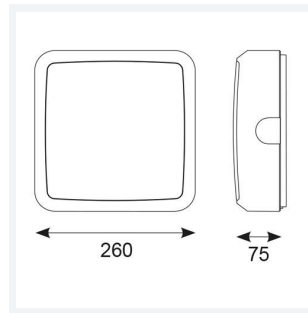

Astro

Astro CCT 2 Emergency White
Code: AALED2/WV/CCT/M3

Category	Bulkheads
Application	Ancillary, Commercial, Education, Healthcare, Industrial, Outdoor
Specification	Architectural

PRODUCT FEATURES

- All polycarbonate multi-purpose LED square bulkhead suitable for ancillary areas and industrial applications
- Internal CCT selector switch allows the installer to choose the CCT between 3000K and 4000K
- Unique Visiluxe diffuser allows 90% light transmission from LED source for increased performance
- Push fit feed-in, feed-out terminals for speed and ease of installation
- Supplied c/w optional trim attachment which provides a more commercially aesthetic appearance
- Instant light output and unlimited switching

GENERAL INFORMATION

Wattage	7W - 12W
Lumens Delivered	1000lm - 1700lm(4000K)
Lm/W	140lm/W(4000K)
Beam Angle	115
CRI	80
CCT	3000/4000/5700K
Input	220/240V
Operating Temp	5°C - 40°C
SDCM	6
Product Weight without Packaging	1.2 kg