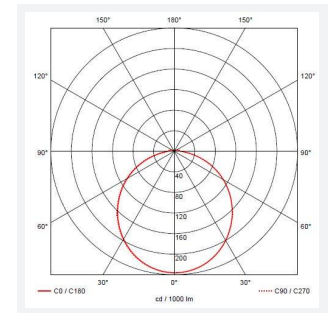

# Astro

Astro CCT 2 Emergency White  
Code: AALED2/WV/CCT/M3

<b>Category</b>	Bulkheads
<b>Application</b>	Ancillary, Commercial, Education, Healthcare, Industrial, Outdoor
<b>Specification</b>	Architectural

## PRODUCT FEATURES

- All polycarbonate multi-purpose LED square bulkhead suitable for ancillary areas and industrial applications
- Internal CCT selector switch allows the installer to choose the CCT between 3000K and 4000K
- Unique Visiluxe diffuser allows 90% light transmission from LED source for increased performance
- Push fit feed-in, feed-out terminals for speed and ease of installation
- Supplied c/w optional trim attachment which provides a more commercially aesthetic appearance
- Instant light output and unlimited switching

GENERAL INFORMATION	
Wattage	7W - 12W
Lumens Delivered	1000lm - 1700lm(4000K)
Lm/W	140lm/W(4000K)
Beam Angle	115
CRI	80
CCT	3000/4000/5700K
Input	220-240V
Operating Temp	5°C - 40°C
SDCM	6
Product Weight without Packaging	1.2 kg

TECHNICAL INFORMATION	
Light Source	LED
Colour / Finish	White / Visiluxe
IP Rating	IP65
Class Protection	2
Internal / External	Internal / External
Surface / Recessed / Suspended	Ceiling, Wall
Lumen Depreciation	L80 60,000h
Warranty (Years)	5
CE Mark	Yes