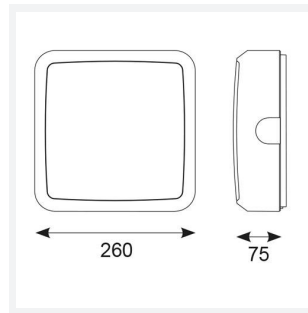

# Astro

Astro CCT 2 Emergency White  
Code: AALED2/WV/CCT/M3

<b>Category</b>	Bulkheads
<b>Application</b>	Ancillary, Commercial, Education, Healthcare, Industrial, Outdoor
<b>Specification</b>	Architectural

## PRODUCT FEATURES

- All polycarbonate multi-purpose LED square bulkhead suitable for ancillary areas and industrial applications
- Internal CCT selector switch allows the installer to choose the CCT between 3000K and 4000K
- Unique Visiluxe diffuser allows 90% light transmission from LED source for increased performance
- Push fit feed-in, feed-out terminals for speed and ease of installation
- Supplied c/w optional trim attachment which provides a more commercially aesthetic appearance
- Instant light output and unlimited switching

GENERAL INFORMATION	
Wattage	7W - 12W
Lumens Delivered	1000lm - 1700lm(4000K)
Lm/W	140lm/W(4000K)
Beam Angle	115
CRI	80
CCT	3000/4000/5700K
Input	220-240V
Operating Temp	5°C - 40°C
SDCM	6
Product Weight without Packaging	1.2 kg