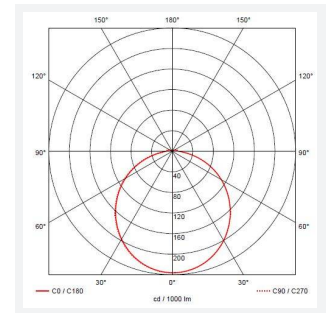

Astro

Astro CCT 2 Emergency White
Code: AALED2/WV/CCT/M3

Category	Bulkheads
Application	Ancillary, Commercial, Education, Healthcare, Industrial, Outdoor
Specification	Architectural

PRODUCT FEATURES

- All polycarbonate multi-purpose LED square bulkhead suitable for ancillary areas and industrial applications
- Internal CCT selector switch allows the installer to choose the CCT between 3000K and 4000K
- Unique Visiluxe diffuser allows 90% light transmission from LED source for increased performance
- Push fit feed-in, feed-out terminals for speed and ease of installation
- Supplied c/w optional trim attachment which provides a more commercially aesthetic appearance
- Instant light output and unlimited switching

GENERAL INFORMATION	
Wattage	7W - 12W
Lumens Delivered	1000lm - 1700lm(4000K)
Lm/W	140lm/W(4000K)
Beam Angle	115
CRI	80
CCT	3000/4000/5700K
Input	220-240V
Operating Temp	5°C - 40°C
SDCM	6
Product Weight without Packaging	1.2 kg

TECHNICAL INFORMATION	
Light Source	LED
Colour / Finish	White / Visiluxe
IP Rating	IP65
Class Protection	2
Internal / External	Internal / External
Surface / Recessed / Suspended	Ceiling, Wall
Lumen Depreciation	L80 60,000h
Warranty (Years)	5
CE Mark	Yes