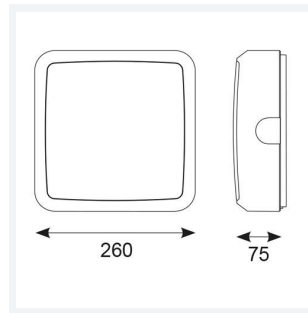

Astro

Astro CCT 2 Emergency Photocell White
Code: AALED2/WV/CCT/M3/PC

Category	Bulkheads
Application	Ancillary, Commercial, Education, Healthcare, Industrial, Outdoor
Specification	Architectural

PRODUCT FEATURES

- All polycarbonate multi-purpose LED square bulkhead suitable for ancillary areas and industrial applications
- Internal CCT selector switch allows the installer to choose the CCT between 3000K and 4000K
- Unique Visiluxe diffuser allows 90% light transmission from LED source for increased performance
- Push fit feed-in, feed-out terminals for speed and ease of installation
- Supplied c/w optional trim attachment which provides a more commercially aesthetic appearance
- Instant light output and unlimited switching

GENERAL INFORMATION	
Wattage	7W - 12W
Lumens Delivered	1000lm - 1700lm(4000K)
Lm/W	90lm/W (4000K)
Beam Angle	115
CRI	80
CCT	3000/4000/5700K
Input	220-240V
Operating Temp	0°C - 25°C
SDCM	6
Product Weight without Packaging	1.2 kg