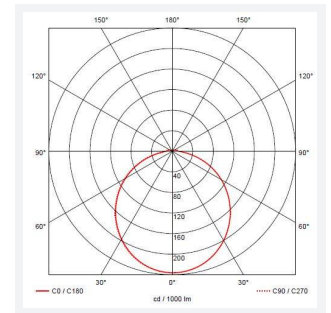

Astro

Astro CCT 2 Emergency Photocell White
Code: AALED2/WV/CCT/M3/PC

Category	Bulkheads
Application	Ancillary, Commercial, Education, Healthcare, Industrial, Outdoor
Specification	Architectural

PRODUCT FEATURES

- All polycarbonate multi-purpose LED square bulkhead suitable for ancillary areas and industrial applications
- Internal CCT selector switch allows the installer to choose the CCT between 3000K and 4000K
- Unique Visiluxe diffuser allows 90% light transmission from LED source for increased performance
- Push fit feed-in, feed-out terminals for speed and ease of installation
- Supplied c/w optional trim attachment which provides a more commercially aesthetic appearance
- Instant light output and unlimited switching

GENERAL INFORMATION	
Wattage	7W - 12W
Lumens Delivered	1000lm - 1700lm(4000K)
Lm/W	90lm/W (4000K)
Beam Angle	115
CRI	80
CCT	3000/4000/5700K
Input	220-240V
Operating Temp	0°C - 25°C
SDCM	6
Product Weight without Packaging	1.2 kg

TECHNICAL INFORMATION	
Light Source	LED
Colour / Finish	White / Visiluxe
IP Rating	IP65
Class Protection	2
Internal / External	Internal / External
Surface / Recessed / Suspended	Ceiling, Wall
Lumen Depreciation	L80 60,000h
Warranty (Years)	5
CE Mark	Yes