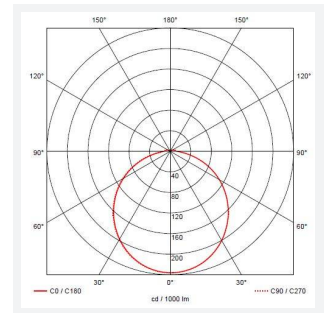

Astro

Astro CCT 2 Emergency Photocell White
Code: AALED2/WV/CCT/M3/PC

Category	Bulkheads
Application	Ancillary, Commercial, Education, Healthcare, Industrial, Outdoor
Specification	Architectural

PRODUCT FEATURES

- All polycarbonate multi-purpose LED square bulkhead suitable for ancillary areas and industrial applications
- Internal CCT selector switch allows the installer to choose the CCT between 3000K and 4000K
- Unique Visiluxe diffuser allows 90% light transmission from LED source for increased performance
- Push fit feed-in, feed-out terminals for speed and ease of installation
- Supplied c/w optional trim attachment which provides a more commercially aesthetic appearance
- Instant light output and unlimited switching

GENERAL INFORMATION	
Wattage	7W - 12W
Lumens Delivered	1000lm - 1700lm(4000K)
Lm/W	90lm/W (4000K)
Beam Angle	115
CRI	80
CCT	3000/4000/5700K
Input	220/240V
Operating Temp	0°C - 25°C
SDCM	6
Product Weight without Packaging	1.2 kg

TECHNICAL INFORMATION	
Light Source	LED
Colour / Finish	White / Visiluxe
IP Rating	IP65
Class Protection	2
Internal / External	Internal / External
Surface / Recessed / Suspended	Ceiling, Wall
Lumen Depreciation	L80 60,000h
Warranty (Years)	5
CE Mark	Yes