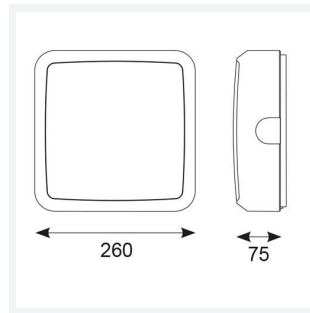

Astro

Astro CCT 2 Emergency Photocell White
Code: AALED2/WV/CCT/M3/PC

Category	Bulkheads
Application	Ancillary, Commercial, Education, Healthcare, Industrial, Outdoor
Specification	Architectural

PRODUCT FEATURES

- All polycarbonate multi-purpose LED square bulkhead suitable for ancillary areas and industrial applications
- Internal CCT selector switch allows the installer to choose the CCT between 3000K and 4000K
- Unique Visiluxe diffuser allows 90% light transmission from LED source for increased performance
- Push fit feed-in, feed-out terminals for speed and ease of installation
- Supplied c/w optional trim attachment which provides a more commercially aesthetic appearance
- Instant light output and unlimited switching

GENERAL INFORMATION	
Wattage	7W - 12W
Lumens Delivered	1000lm - 1700lm(4000K)
Lm/W	90lm/W (4000K)
Beam Angle	115
CRI	80
CCT	3000/4000/5700K
Input	220/240V
Operating Temp	0°C - 25°C
SDCM	6
Product Weight without Packaging	1.2 kg