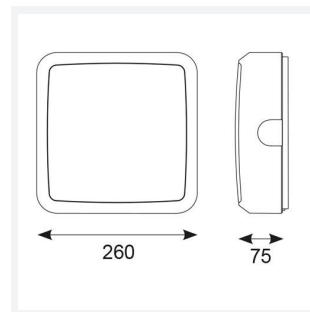

Astro

Astro CCT 2 Emergency Photocell White
Code: AALED2/WV/CCT/M3/PC

Category	Bulkheads
Application	Ancillary, Commercial, Education, Healthcare, Industrial, Outdoor
Specification	Architectural

PRODUCT FEATURES

- All polycarbonate multi-purpose LED square bulkhead suitable for ancillary areas and industrial applications
- Internal CCT selector switch allows the installer to choose the CCT between 3000K and 4000K
- Unique Visiluxe diffuser allows 90% light transmission from LED source for increased performance
- Push fit feed-in, feed-out terminals for speed and ease of installation
- Supplied c/w optional trim attachment which provides a more commercially aesthetic appearance
- Instant light output and unlimited switching

GENERAL INFORMATION	
Wattage	7W - 12W
Lumens Delivered	1000lm - 1700lm(4000K)
Lm/W	90lm/W (4000K)
Beam Angle	115
CRI	80
CCT	3000/4000/5700K
Input	220-240V
Operating Temp	0°C - 25°C
SDCM	6
Product Weight without Packaging	1.2 kg