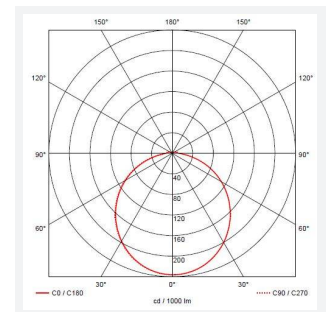

PRODUCT FEATURES

- All polycarbonate multi-purpose LED square bulkhead suitable for ancillary areas and industrial applications
- Internal CCT selector switch allows the installer to choose the CCT between 3000K and 4000K
- Unique Visiluxe diffuser allows 90% light transmission from LED source for increased performance
- Push fit feed-in, feed-out terminals for speed and ease of installation
- Supplied c/w optional trim attachment which provides a more commercially aesthetic appearance
- Instant light output and unlimited switching

GENERAL INFORMATION	
Wattage	7W - 12W
Lumens Delivered	1000lm - 1700lm(4000K)
Lm/W	90lm/W (4000K)
Beam Angle	115
CRI	80
CCT	3000/4000/5700K
Input	220-240V
Operating Temp	0°C - 25°C
SDCM	6
Product Weight without Packaging	1.2 kg

TECHNICAL INFORMATION	
Light Source	LED
Colour / Finish	White / Visiluxe
IP Rating	IP65
Class Protection	2
Internal / External	Internal / External
Surface / Recessed / Suspended	Ceiling, Wall
Lumen Depreciation	L80 60,000h
Warranty (Years)	5
CE Mark	Yes