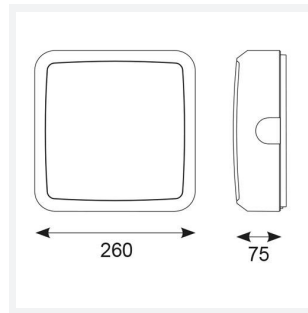

# Astro

Astro CCT 2 DALI White

Code: AALED2/WV/CCT/DD3

Category	Bulkheads
Application	Ancillary, Commercial, Education, Healthcare, Industrial, Outdoor
Specification	Architectural

## PRODUCT FEATURES

- All polycarbonate multi-purpose LED square bulkhead suitable for ancillary areas and industrial applications
- Internal CCT selector switch allows the installer to choose the CCT between 3000K and 4000K
- Unique Visiluxe diffuser allows 90% light transmission from LED source for increased performance
- Push fit feed-in, feed-out terminals for speed and ease of installation
- Supplied c/w optional trim attachment which provides a more commercially aesthetic appearance
- Instant light output and unlimited switching

GENERAL INFORMATION	
Wattage	7W - 12W
Lumens Delivered	1000lm - 1700lm(4000K)
Lm/W	90lm/W (4000K)
Beam Angle	115
CRI	80
CCT	3000/4000/5700K
Input	220/240V
Operating Temp	-10°C - 25°C
SDCM	6
Product Weight without Packaging	1.2 kg