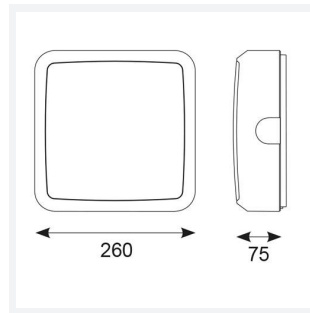

Astro

Astro CCT 2 DALI White

Code: AALED2/WV/CCT/DD3

Category	Bulkheads
Application	Ancillary, Commercial, Education, Healthcare, Industrial, Outdoor
Specification	Architectural

PRODUCT FEATURES

- All polycarbonate multi-purpose LED square bulkhead suitable for ancillary areas and industrial applications
- Internal CCT selector switch allows the installer to choose the CCT between 3000K and 4000K
- Unique Visiluxe diffuser allows 90% light transmission from LED source for increased performance
- Push fit feed-in, feed-out terminals for speed and ease of installation
- Supplied c/w optional trim attachment which provides a more commercially aesthetic appearance
- Instant light output and unlimited switching

GENERAL INFORMATION	
Wattage	7W - 12W
Lumens Delivered	1000lm - 1700lm(4000K)
Lm/W	90lm/W (4000K)
Beam Angle	115
CRI	80
CCT	3000/4000/5700K
Input	220-240V
Operating Temp	-10°C - 25°C
SDCM	6
Product Weight without Packaging	1.2 kg