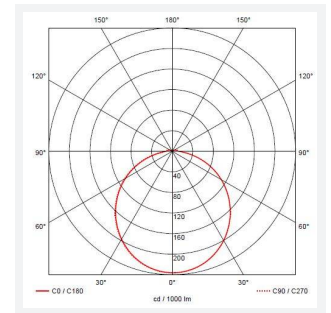

## PRODUCT FEATURES

- All polycarbonate multi-purpose LED square bulkhead suitable for ancillary areas and industrial applications
- Internal CCT selector switch allows the installer to choose the CCT between 3000K and 4000K
- Unique Visiluxe diffuser allows 90% light transmission from LED source for increased performance
- Push fit feed-in, feed-out terminals for speed and ease of installation
- Supplied c/w optional trim attachment which provides a more commercially aesthetic appearance
- Instant light output and unlimited switching

GENERAL INFORMATION	
Wattage	7W - 12W
Lumens Delivered	1000lm - 1700lm(4000K)
Lm/W	90lm/W (4000K)
Beam Angle	115
CRI	80
CCT	3000/4000/5700K
Input	220/240V
Operating Temp	-10°C - 25°C
SDCM	6
Product Weight without Packaging	1.2 kg

TECHNICAL INFORMATION	
Light Source	LED
Colour / Finish	White / Visiluxe
IP Rating	IP65
Class Protection	2
Internal / External	Internal / External
Surface / Recessed / Suspended	Ceiling, Wall
Lumen Depreciation	L80 60,000h
Warranty (Years)	5
CE Mark	Yes