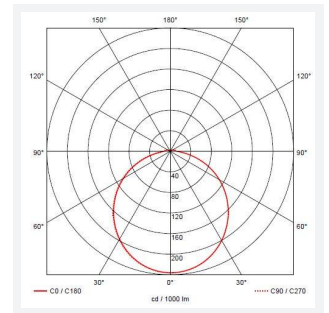

Astro

Astro CCT 2 DALI White

Code: AALED2/WV/CCT/DD3

Category	Bulkheads
Application	Ancillary, Commercial, Education, Healthcare, Industrial, Outdoor
Specification	Architectural

PRODUCT FEATURES

- All polycarbonate multi-purpose LED square bulkhead suitable for ancillary areas and industrial applications
- Internal CCT selector switch allows the installer to choose the CCT between 3000K and 4000K
- Unique Visiluxe diffuser allows 90% light transmission from LED source for increased performance
- Push fit feed-in, feed-out terminals for speed and ease of installation
- Supplied c/w optional trim attachment which provides a more commercially aesthetic appearance
- Instant light output and unlimited switching

GENERAL INFORMATION	
Wattage	7W - 12W
Lumens Delivered	1000lm - 1700lm(4000K)
Lm/W	90lm/W (4000K)
Beam Angle	115
CRI	80
CCT	3000/4000/5700K
Input	220-240V
Operating Temp	-10°C - 25°C
SDCM	6
Product Weight without Packaging	1.2 kg

TECHNICAL INFORMATION	
Light Source	LED
Colour / Finish	White / Visiluxe
IP Rating	IP65
Class Protection	2
Internal / External	Internal / External
Surface / Recessed / Suspended	Ceiling, Wall
Lumen Depreciation	L80 60,000h
Warranty (Years)	5
CE Mark	Yes