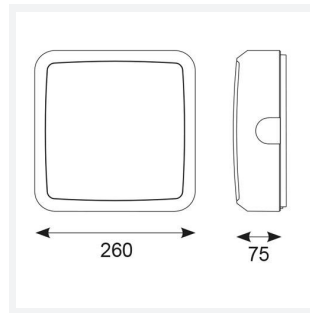

Astro

Astro CCT 2 DALI Microwave Sensor White
Code: AALED2/WV/CCT/DD3/MWS

Category	Bulkheads
Application	Ancillary, Commercial, Education, Healthcare, Industrial, Outdoor
Specification	Architectural

- All polycarbonate multi-purpose LED square bulkhead suitable for ancillary areas and industrial applications
- Internal CCT selector switch allows the installer to choose the CCT between 3000K and 4000K
- Unique Visiluxe diffuser allows 90% light transmission from LED source for increased performance
- Push fit feed-in, feed-out terminals for speed and ease of installation
- Supplied c/w optional trim attachment which provides a more commercially aesthetic appearance
- Instant light output and unlimited switching

GENERAL INFORMATION	
Wattage	7W - 12W
Lumens Delivered	1000lm - 1700lm(4000K)
Lm/W	90lm/W (4000K)
Beam Angle	115
CRI	80
CCT	3000/4000/5700K
Input	220-240V
Operating Temp	-10°C - 25°C
SDCM	6
Product Weight without Packaging	0.01 kg