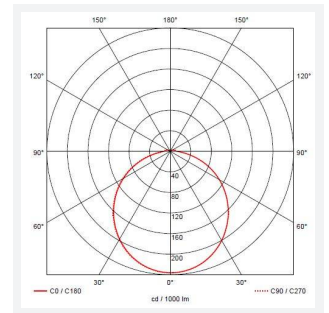

Astro

Astro CCT 2 DALI Microwave Sensor White
Code: AALED2/WV/CCT/DD3/MWS

Category	Bulkheads
Application	Ancillary, Commercial, Education, Healthcare, Industrial, Outdoor
Specification	Architectural

- All polycarbonate multi-purpose LED square bulkhead suitable for ancillary areas and industrial applications
- Internal CCT selector switch allows the installer to choose the CCT between 3000K and 4000K
- Unique Visiluxe diffuser allows 90% light transmission from LED source for increased performance
- Push fit feed-in, feed-out terminals for speed and ease of installation
- Supplied c/w optional trim attachment which provides a more commercially aesthetic appearance
- Instant light output and unlimited switching

GENERAL INFORMATION	
Wattage	7W - 12W
Lumens Delivered	1000lm - 1700lm(4000K)
Lm/W	90lm/W (4000K)
Beam Angle	115
CRI	80
CCT	3000/4000/5700K
Input	220-240V
Operating Temp	-10°C - 25°C
SDCM	6
Product Weight without Packaging	0.01 kg

TECHNICAL INFORMATION	
Light Source	LED
Colour / Finish	White / Visiluxe
IP Rating	IP65
Class Protection	2
Internal / External	Internal / External
Surface / Recessed / Suspended	Ceiling, Wall
Lumen Depreciation	L80 60,000h
Warranty (Years)	5
CE Mark	Yes