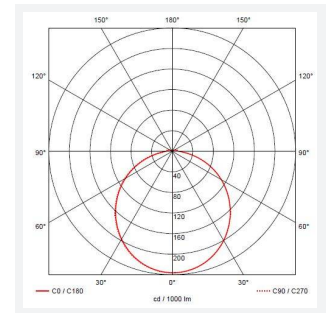

# Astro

**Astro CCT 2 DALI Microwave Sensor White**  
**Code: AALED2/WV/CCT/DD3/MWS**

<b>Category</b>	Bulkheads
<b>Application</b>	Ancillary, Commercial, Education, Healthcare, Industrial, Outdoor
<b>Specification</b>	Architectural

## PRODUCT FEATURES

- All polycarbonate multi-purpose LED square bulkhead suitable for ancillary areas and industrial applications
- Internal CCT selector switch allows the installer to choose the CCT between 3000K and 4000K
- Unique Visiluxe diffuser allows 90% light transmission from LED source for increased performance
- Push fit feed-in, feed-out terminals for speed and ease of installation
- Supplied c/w optional trim attachment which provides a more commercially aesthetic appearance
- Instant light output and unlimited switching

GENERAL INFORMATION	
Wattage	7W - 12W
Lumens Delivered	1000lm - 1700lm(4000K)
Lm/W	90lm/W (4000K)
Beam Angle	115
CRI	80
CCT	3000/4000/5700K
Input	220/240V
Operating Temp	-10°C - 25°C
SDCM	6
Product Weight without Packaging	0.01 kg

TECHNICAL INFORMATION	
Light Source	LED
Colour / Finish	White / Visiluxe
IP Rating	IP65
Class Protection	2
Internal / External	Internal / External
Surface / Recessed / Suspended	Ceiling, Wall
Lumen Depreciation	L80 60,000h
Warranty (Years)	5
CE Mark	Yes