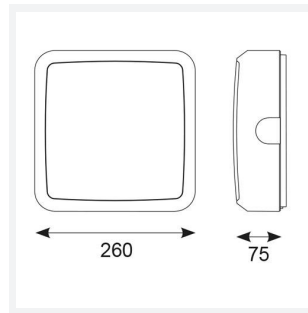

## PRODUCT FEATURES

- All polycarbonate multi-purpose LED square bulkhead suitable for ancillary areas and industrial applications
- Internal CCT selector switch allows the installer to choose the CCT between 3000K and 4000K
- Unique Visiluxe diffuser allows 90% light transmission from LED source for increased performance
- Push fit feed-in, feed-out terminals for speed and ease of installation
- Supplied c/w optional trim attachment which provides a more commercially aesthetic appearance
- Instant light output and unlimited switching

GENERAL INFORMATION	
Wattage	7W - 12W
Lumens Delivered	1000lm - 1700lm(4000K)
Lm/W	90lm/W (4000K)
Beam Angle	115
CRI	80
CCT	3000/4000/5700K
Input	220/240V
Operating Temp	-10°C - 25°C
SDCM	6
Product Weight without Packaging	0.01 kg