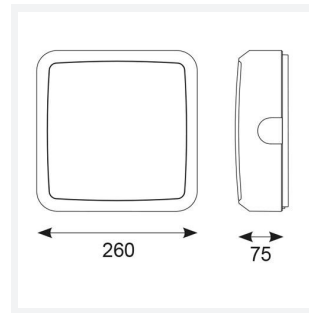

Astro

Category	Bulkheads
Application	Ancillary, Commercial, Education, Healthcare, Industrial, Outdoor
Specification	Architectural

Code: AALED2/WV/CCT/DD3/MWS/M3

- All polycarbonate multi-purpose LED square bulkhead suitable for ancillary areas and industrial applications
- Internal CCT selector switch allows the installer to choose the CCT between 3000K and 4000K
- Unique Visiluxe diffuser allows 90% light transmission from LED source for increased performance
- Push fit feed-in, feed-out terminals for speed and ease of installation
- Supplied c/w optional trim attachment which provides a more commercially aesthetic appearance
- Instant light output and unlimited switching

GENERAL INFORMATION	
Wattage	7W - 12W
Lumens Delivered	1000lm - 1700lm(4000K)
Lm/W	90lm/W (4000K)
Beam Angle	115
CRI	80
CCT	3000/4000/5700K
Input	220-240V
Operating Temp	0°C - 25°C
SDCM	6
Product Weight without Packaging	0.01 kg