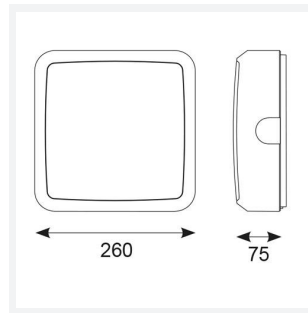

Astro

Astro CCT 2 DALI Microwave Sensor Emergency
Code: AALED2/WV/CCT/DD3/MWS/M3

Category	Bulkheads
Application	Ancillary, Commercial, Education, Healthcare, Industrial, Outdoor
Specification	Architectural

PRODUCT FEATURES

- All polycarbonate multi-purpose LED square bulkhead suitable for ancillary areas and industrial applications
- Internal CCT selector switch allows the installer to choose the CCT between 3000K and 4000K
- Unique Visiluxe diffuser allows 90% light transmission from LED source for increased performance
- Push fit feed-in, feed-out terminals for speed and ease of installation
- Supplied c/w optional trim attachment which provides a more commercially aesthetic appearance
- Instant light output and unlimited switching

GENERAL INFORMATION	
Wattage	7W - 12W
Lumens Delivered	1000lm - 1700lm(4000K)
Lm/W	90lm/W (4000K)
Beam Angle	115
CRI	80
CCT	3000/4000/5700K
Input	220/240V
Operating Temp	0°C - 25°C
SDCM	6
Product Weight without Packaging	0.01 kg