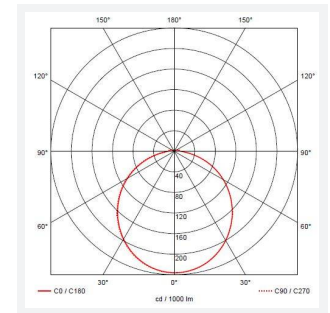

Astro

Category	Bulkheads
Application	Ancillary, Commercial, Education, Healthcare, Industrial, Outdoor
Specification	Architectural

Code: AALED2/WV/CCT/DD3/MWS/M3

- All polycarbonate multi-purpose LED square bulkhead suitable for ancillary areas and industrial applications
- Internal CCT selector switch allows the installer to choose the CCT between 3000K and 4000K
- Unique Visiluxe diffuser allows 90% light transmission from LED source for increased performance
- Push fit feed-in, feed-out terminals for speed and ease of installation
- Supplied c/w optional trim attachment which provides a more commercially aesthetic appearance
- Instant light output and unlimited switching

GENERAL INFORMATION	
Wattage	7W - 12W
Lumens Delivered	1000lm - 1700lm(4000K)
Lm/W	90lm/W (4000K)
Beam Angle	115
CRI	80
CCT	3000/4000/5700K
Input	220-240V
Operating Temp	0°C - 25°C
SDCM	6
Product Weight without Packaging	0.01 kg

TECHNICAL INFORMATION	
Light Source	LED
Colour / Finish	White / Visiluxe
IP Rating	IP65
Class Protection	2
Internal / External	Internal / External
Surface / Recessed / Suspended	Ceiling, Wall
Lumen Depreciation	L80 60,000h
Warranty (Years)	5
CE Mark	Yes