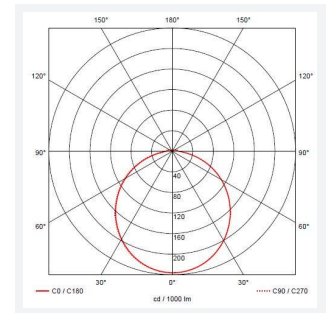

PRODUCT FEATURES

- All polycarbonate multi-purpose LED square bulkhead suitable for ancillary areas and industrial applications
- Internal CCT selector switch allows the installer to choose the CCT between 3000K and 4000K
- Unique Visiluxe diffuser allows 90% light transmission from LED source for increased performance
- Push fit feed-in, feed-out terminals for speed and ease of installation
- Supplied c/w optional trim attachment which provides a more commercially aesthetic appearance
- Instant light output and unlimited switching

GENERAL INFORMATION	
Wattage	7W - 12W
Lumens Delivered	1000lm - 1700lm(4000K)
Lm/W	90lm/W (4000K)
Beam Angle	115
CRI	80
CCT	3000/4000/5700K
Input	220/240V
Operating Temp	0°C - 25°C
SDCM	6
Product Weight without Packaging	0.01 kg

TECHNICAL INFORMATION	
Light Source	LED
Colour / Finish	White / Visiluxe
IP Rating	IP65
Class Protection	2
Internal / External	Internal / External
Surface / Recessed / Suspended	Ceiling, Wall
Lumen Depreciation	L80 60,000h
Warranty (Years)	5
CE Mark	Yes