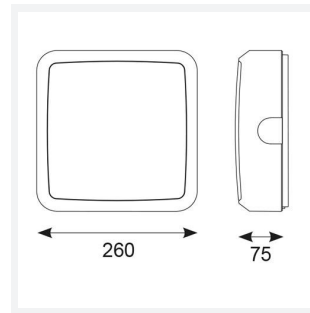

Astro

Astro CCT 2 Switch Dim White
Code: AALED2/WV/CCT/DD1

Category	Bulkheads
Application	Ancillary, Commercial, Education, Healthcare, Industrial, Outdoor
Specification	Architectural

PRODUCT FEATURES

- All polycarbonate multi-purpose LED square bulkhead suitable for ancillary areas and industrial applications
- Internal CCT selector switch allows the installer to choose the CCT between 3000K and 4000K
- Unique Visiluxe diffuser allows 90% light transmission from LED source for increased performance
- Push fit feed-in, feed-out terminals for speed and ease of installation
- Supplied c/w optional trim attachment which provides a more commercially aesthetic appearance
- Instant light output and unlimited switching

GENERAL INFORMATION	
Wattage	7W - 12W
Lumens Delivered	1000lm - 1700lm(4000K)
Lm/W	90lm/W (4000K)
Beam Angle	115
CRI	80
CCT	3000/4000/5700K
Input	220-240V
Operating Temp	-10°C - 25°C
SDCM	6
Product Weight without Packaging	0.01 kg