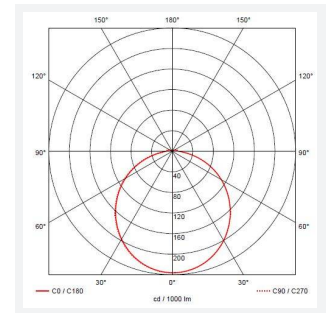

# Astro

**Astro CCT 2 Switch Dim White**  
**Code: AALED2/WV/CCT/DD1**

<b>Category</b>	Bulkheads
<b>Application</b>	Ancillary, Commercial, Education, Healthcare, Industrial, Outdoor
<b>Specification</b>	Architectural

## PRODUCT FEATURES

- All polycarbonate multi-purpose LED square bulkhead suitable for ancillary areas and industrial applications
- Internal CCT selector switch allows the installer to choose the CCT between 3000K and 4000K
- Unique Visiluxe diffuser allows 90% light transmission from LED source for increased performance
- Push fit feed-in, feed-out terminals for speed and ease of installation
- Supplied c/w optional trim attachment which provides a more commercially aesthetic appearance
- Instant light output and unlimited switching

GENERAL INFORMATION	
Wattage	7W - 12W
Lumens Delivered	1000lm - 1700lm(4000K)
Lm/W	90lm/W (4000K)
Beam Angle	115
CRI	80
CCT	3000/4000/5700K
Input	220/240V
Operating Temp	-10°C - 25°C
SDCM	6
Product Weight without Packaging	0.01 kg

TECHNICAL INFORMATION	
Light Source	LED
Colour / Finish	White / Visiluxe
IP Rating	IP65
Class Protection	2
Internal / External	Internal / External
Surface / Recessed / Suspended	Ceiling, Wall
Lumen Depreciation	L80 60,000h
Warranty (Years)	5
CE Mark	Yes