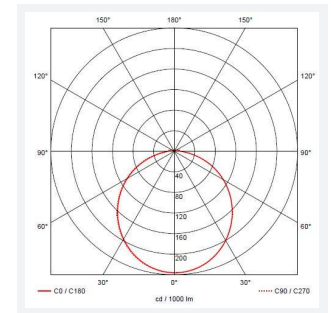

Astro

Astro CCT 2 Switch Dim White
Code: AALED2/WV/CCT/DD1

Category	Bulkheads
Application	Ancillary, Commercial, Education, Healthcare, Industrial, Outdoor
Specification	Architectural

PRODUCT FEATURES

- All polycarbonate multi-purpose LED square bulkhead suitable for ancillary areas and industrial applications
- Internal CCT selector switch allows the installer to choose the CCT between 3000K and 4000K
- Unique Visiluxe diffuser allows 90% light transmission from LED source for increased performance
- Push fit feed-in, feed-out terminals for speed and ease of installation
- Supplied c/w optional trim attachment which provides a more commercially aesthetic appearance
- Instant light output and unlimited switching

GENERAL INFORMATION	
Wattage	7W - 12W
Lumens Delivered	1000lm - 1700lm(4000K)
Lm/W	90lm/W (4000K)
Beam Angle	115
CRI	80
CCT	3000/4000/5700K
Input	220-240V
Operating Temp	-10°C - 25°C
SDCM	6
Product Weight without Packaging	0.01 kg

TECHNICAL INFORMATION	
Light Source	LED
Colour / Finish	White / Visiluxe
IP Rating	IP65
Class Protection	2
Internal / External	Internal / External
Surface / Recessed / Suspended	Ceiling, Wall
Lumen Depreciation	L80 60,000h
Warranty (Years)	5
CE Mark	Yes