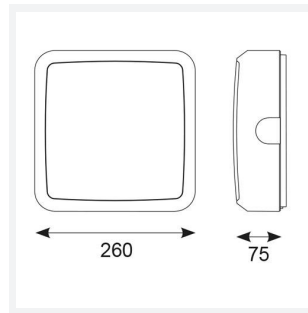

# Astro

**Astro CCT 2 Switch Dim White**  
**Code: AALED2/WV/CCT/DD1**

<b>Category</b>	Bulkheads
<b>Application</b>	Ancillary, Commercial, Education, Healthcare, Industrial, Outdoor
<b>Specification</b>	Architectural

## PRODUCT FEATURES

- All polycarbonate multi-purpose LED square bulkhead suitable for ancillary areas and industrial applications
- Internal CCT selector switch allows the installer to choose the CCT between 3000K and 4000K
- Unique Visiluxe diffuser allows 90% light transmission from LED source for increased performance
- Push fit feed-in, feed-out terminals for speed and ease of installation
- Supplied c/w optional trim attachment which provides a more commercially aesthetic appearance
- Instant light output and unlimited switching

GENERAL INFORMATION	
Wattage	7W - 12W
Lumens Delivered	1000lm - 1700lm(4000K)
Lm/W	90lm/W (4000K)
Beam Angle	115
CRI	80
CCT	3000/4000/5700K
Input	220/240V
Operating Temp	-10°C - 25°C
SDCM	6
Product Weight without Packaging	0.01 kg