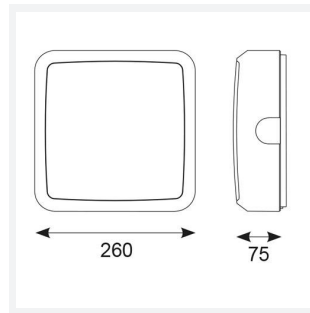

Astro

Astro CCT 2 Switch Dim Microwave Sensor White
Code: AALED2/WV/CCT/DD1/MWS

| | |
|----------------------|---|
| Category | Bulkheads |
| Application | Ancillary, Commercial, Education, Healthcare, Industrial, Outdoor |
| Specification | Architectural |

PRODUCT FEATURES

- All polycarbonate multi-purpose LED square bulkhead suitable for ancillary areas and industrial applications
- Internal CCT selector switch allows the installer to choose the CCT between 3000K and 4000K
- Unique Visiluxe diffuser allows 90% light transmission from LED source for increased performance
- Push fit feed-in, feed-out terminals for speed and ease of installation
- Supplied c/w optional trim attachment which provides a more commercially aesthetic appearance
- Instant light output and unlimited switching

| GENERAL INFORMATION | |
|----------------------------------|------------------------|
| Wattage | 7W - 12W |
| Lumens Delivered | 1000lm - 1700lm(4000K) |
| Lm/W | 90lm/W (4000K) |
| Beam Angle | 115 |
| CRI | 80 |
| CCT | 3000/4000/5700K |
| Input | 220/240V |
| Operating Temp | -10°C - 25°C |
| SDCM | 6 |
| Product Weight without Packaging | 0.01 kg |