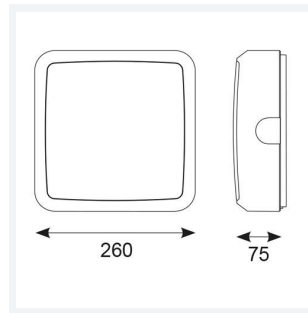

Astro

Astro CCT 2 Switch Dim Microwave Sensor White
Code: AALED2/WV/CCT/DD1/MWS

Category	Bulkheads
Application	Ancillary, Commercial, Education, Healthcare, Industrial, Outdoor
Specification	Architectural

PRODUCT FEATURES

- All polycarbonate multi-purpose LED square bulkhead suitable for ancillary areas and industrial applications
- Internal CCT selector switch allows the installer to choose the CCT between 3000K and 4000K
- Unique Visiluxe diffuser allows 90% light transmission from LED source for increased performance
- Push fit feed-in, feed-out terminals for speed and ease of installation
- Supplied c/w optional trim attachment which provides a more commercially aesthetic appearance
- Instant light output and unlimited switching

GENERAL INFORMATION	
Wattage	7W - 12W
Lumens Delivered	1000lm - 1700lm(4000K)
Lm/W	90lm/W (4000K)
Beam Angle	115
CRI	80
CCT	3000/4000/5700K
Input	220-240V
Operating Temp	-10°C - 25°C
SDCM	6
Product Weight without Packaging	0.01 kg