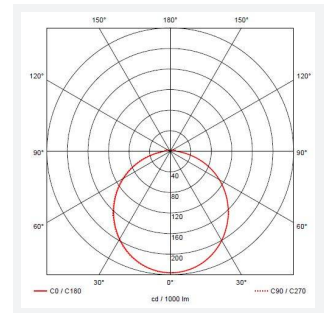

Astro

Astro CCT 2 Switch Dim Microwave Sensor White
Code: AALED2/WV/CCT/DD1/MWS

| | |
|----------------------|---|
| Category | Bulkheads |
| Application | Ancillary, Commercial, Education, Healthcare, Industrial, Outdoor |
| Specification | Architectural |

PRODUCT FEATURES

- All polycarbonate multi-purpose LED square bulkhead suitable for ancillary areas and industrial applications
- Internal CCT selector switch allows the installer to choose the CCT between 3000K and 4000K
- Unique Visiluxe diffuser allows 90% light transmission from LED source for increased performance
- Push fit feed-in, feed-out terminals for speed and ease of installation
- Supplied c/w optional trim attachment which provides a more commercially aesthetic appearance
- Instant light output and unlimited switching

| GENERAL INFORMATION | |
|----------------------------------|------------------------|
| Wattage | 7W - 12W |
| Lumens Delivered | 1000lm - 1700lm(4000K) |
| Lm/W | 90lm/W (4000K) |
| Beam Angle | 115 |
| CRI | 80 |
| CCT | 3000/4000/5700K |
| Input | 220/240V |
| Operating Temp | -10°C - 25°C |
| SDCM | 6 |
| Product Weight without Packaging | 0.01 kg |

| TECHNICAL INFORMATION | |
|--------------------------------|---------------------|
| Light Source | LED |
| Colour / Finish | White / Visiluxe |
| IP Rating | IP65 |
| Class Protection | 2 |
| Internal / External | Internal / External |
| Surface / Recessed / Suspended | Ceiling, Wall |
| Lumen Depreciation | L80 60,000h |
| Warranty (Years) | 5 |
| CE Mark | Yes |