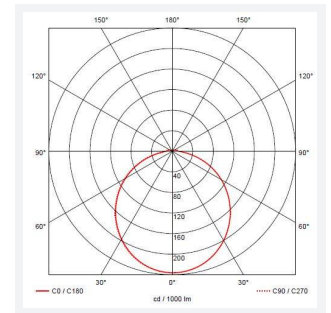

Astro

Astro CCT 2 Switch Dim Microwave Sensor White
Code: AALED2/WV/CCT/DD1/MWS

Category	Bulkheads
Application	Ancillary, Commercial, Education, Healthcare, Industrial, Outdoor
Specification	Architectural

PRODUCT FEATURES

- All polycarbonate multi-purpose LED square bulkhead suitable for ancillary areas and industrial applications
- Internal CCT selector switch allows the installer to choose the CCT between 3000K and 4000K
- Unique Visiluxe diffuser allows 90% light transmission from LED source for increased performance
- Push fit feed-in, feed-out terminals for speed and ease of installation
- Supplied c/w optional trim attachment which provides a more commercially aesthetic appearance
- Instant light output and unlimited switching

GENERAL INFORMATION	
Wattage	7W - 12W
Lumens Delivered	1000lm - 1700lm(4000K)
Lm/W	90lm/W (4000K)
Beam Angle	115
CRI	80
CCT	3000/4000/5700K
Input	220-240V
Operating Temp	-10°C - 25°C
SDCM	6
Product Weight without Packaging	0.01 kg

TECHNICAL INFORMATION	
Light Source	LED
Colour / Finish	White / Visiluxe
IP Rating	IP65
Class Protection	2
Internal / External	Internal / External
Surface / Recessed / Suspended	Ceiling, Wall
Lumen Depreciation	L80 60,000h
Warranty (Years)	5
CE Mark	Yes