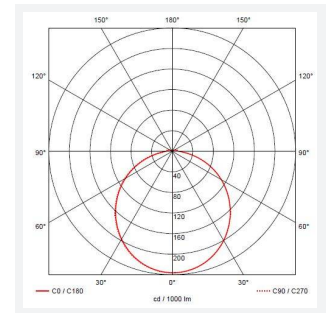

Astro

Astro CCT 2 Switch Dim Microwave Sensor
Code: AALED2/WV/CCT/DD1/MWS/M3

Category	Bulkheads
Application	Ancillary, Commercial, Education, Healthcare, Industrial, Outdoor
Specification	Architectural

PRODUCT FEATURES

- All polycarbonate multi-purpose LED square bulkhead suitable for ancillary areas and industrial applications
- Internal CCT selector switch allows the installer to choose the CCT between 3000K and 4000K
- Unique Visiluxe diffuser allows 90% light transmission from LED source for increased performance
- Push fit feed-in, feed-out terminals for speed and ease of installation
- Supplied c/w optional trim attachment which provides a more commercially aesthetic appearance
- Instant light output and unlimited switching

GENERAL INFORMATION	
Wattage	7W - 12W
Lumens Delivered	1000lm - 1700lm(4000K)
Lm/W	90lm/W (4000K)
Beam Angle	115
CRI	80
CCT	3000/4000/5700K
Input	220-240V
Operating Temp	0°C - 25°C
SDCM	6
Product Weight without Packaging	0.01 kg

TECHNICAL INFORMATION	
Light Source	LED
Colour / Finish	White / Visiluxe
IP Rating	IP65
Class Protection	2
Internal / External	Internal / External
Surface / Recessed / Suspended	Ceiling, Wall
Lumen Depreciation	L80 60,000h
Warranty (Years)	5
CE Mark	Yes