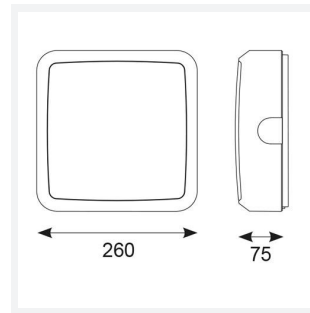

Astro

Astro CCT 2 Switch Dim Microwave Sensor
Code: AALED2/WV/CCT/DD1/MWS/M3

Category	Bulkheads
Application	Ancillary, Commercial, Education, Healthcare, Industrial, Outdoor
Specification	Architectural

PRODUCT FEATURES

- All polycarbonate multi-purpose LED square bulkhead suitable for ancillary areas and industrial applications
- Internal CCT selector switch allows the installer to choose the CCT between 3000K and 4000K
- Unique Visiluxe diffuser allows 90% light transmission from LED source for increased performance
- Push fit feed-in, feed-out terminals for speed and ease of installation
- Supplied c/w optional trim attachment which provides a more commercially aesthetic appearance
- Instant light output and unlimited switching

GENERAL INFORMATION	
Wattage	7W - 12W
Lumens Delivered	1000lm - 1700lm(4000K)
Lm/W	90lm/W (4000K)
Beam Angle	115
CRI	80
CCT	3000/4000/5700K
Input	220/240V
Operating Temp	0°C - 25°C
SDCM	6
Product Weight without Packaging	0.01 kg