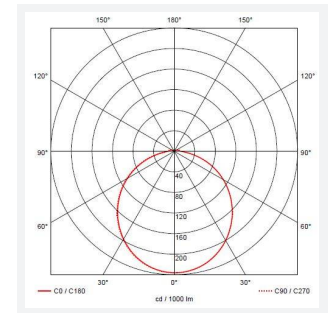

Astro

Astro CCT 2 Switch Dim Microwave Sensor
Code: AALED2/WV/CCT/DD1/MWS/M3

Category	Bulkheads
Application	Ancillary, Commercial, Education, Healthcare, Industrial, Outdoor
Specification	Architectural

PRODUCT FEATURES

- All polycarbonate multi-purpose LED square bulkhead suitable for ancillary areas and industrial applications
- Internal CCT selector switch allows the installer to choose the CCT between 3000K and 4000K
- Unique Visiluxe diffuser allows 90% light transmission from LED source for increased performance
- Push fit feed-in, feed-out terminals for speed and ease of installation
- Supplied c/w optional trim attachment which provides a more commercially aesthetic appearance
- Instant light output and unlimited switching

GENERAL INFORMATION	
Wattage	7W - 12W
Lumens Delivered	1000lm - 1700lm(4000K)
Lm/W	90lm/W (4000K)
Beam Angle	115
CRI	80
CCT	3000/4000/5700K
Input	220/240V
Operating Temp	0°C - 25°C
SDCM	6
Product Weight without Packaging	0.01 kg

TECHNICAL INFORMATION	
Light Source	LED
Colour / Finish	White / Visiluxe
IP Rating	IP65
Class Protection	2
Internal / External	Internal / External
Surface / Recessed / Suspended	Ceiling, Wall
Lumen Depreciation	L80 60,000h
Warranty (Years)	5
CE Mark	Yes