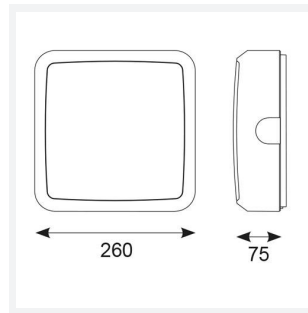

Astro

Astro CCT 2 Switch Dim Microwave Sensor
Code: AALED2/WV/CCT/DD1/MWS/M3

Category	Bulkheads
Application	Ancillary, Commercial, Education, Healthcare, Industrial, Outdoor
Specification	Architectural

PRODUCT FEATURES

- All polycarbonate multi-purpose LED square bulkhead suitable for ancillary areas and industrial applications
- Internal CCT selector switch allows the installer to choose the CCT between 3000K and 4000K
- Unique Visiluxe diffuser allows 90% light transmission from LED source for increased performance
- Push fit feed-in, feed-out terminals for speed and ease of installation
- Supplied c/w optional trim attachment which provides a more commercially aesthetic appearance
- Instant light output and unlimited switching

GENERAL INFORMATION	
Wattage	7W - 12W
Lumens Delivered	1000lm - 1700lm(4000K)
Lm/W	90lm/W (4000K)
Beam Angle	115
CRI	80
CCT	3000/4000/5700K
Input	220-240V
Operating Temp	0°C - 25°C
SDCM	6
Product Weight without Packaging	0.01 kg