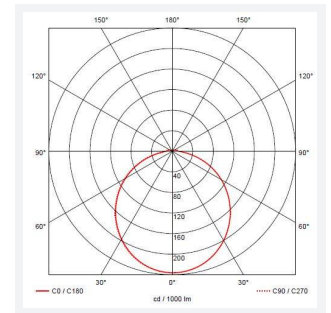

# Astro

**Astro CCT 2 Switch Dim Emergency White**  
**Code: AALED2/WV/CCT/DD1/M3**

<b>Category</b>	Bulkheads
<b>Application</b>	Ancillary, Commercial, Education, Healthcare, Industrial, Outdoor
<b>Specification</b>	Architectural

## PRODUCT FEATURES

- All polycarbonate multi-purpose LED square bulkhead suitable for ancillary areas and industrial applications
- Internal CCT selector switch allows the installer to choose the CCT between 3000K and 4000K
- Unique Visiluxe diffuser allows 90% light transmission from LED source for increased performance
- Push fit feed-in, feed-out terminals for speed and ease of installation
- Supplied c/w optional trim attachment which provides a more commercially aesthetic appearance
- Instant light output and unlimited switching

GENERAL INFORMATION	
Wattage	7W - 12W
Lumens Delivered	1000lm - 1700lm(4000K)
Lm/W	90lm/W (4000K)
Beam Angle	115
CRI	80
CCT	3000/4000/5700K
Input	220/240V
Operating Temp	0°C - 25°C
SDCM	6
Product Weight without Packaging	0.01 kg

TECHNICAL INFORMATION	
Light Source	LED
Colour / Finish	White / Visiluxe
IP Rating	IP65
Class Protection	2
Internal / External	Internal / External
Surface / Recessed / Suspended	Ceiling, Wall
Lumen Depreciation	L80 60,000h
Warranty (Years)	5
CE Mark	Yes