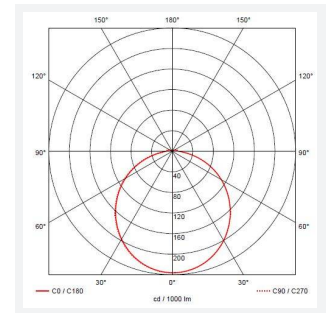

Astro

Astro CCT 2 Switch Dim Emergency White
Code: AALED2/WV/CCT/DD1/M3

Category	Bulkheads
Application	Ancillary, Commercial, Education, Healthcare, Industrial, Outdoor
Specification	Architectural

PRODUCT FEATURES

- All polycarbonate multi-purpose LED square bulkhead suitable for ancillary areas and industrial applications
- Internal CCT selector switch allows the installer to choose the CCT between 3000K and 4000K
- Unique Visiluxe diffuser allows 90% light transmission from LED source for increased performance
- Push fit feed-in, feed-out terminals for speed and ease of installation
- Supplied c/w optional trim attachment which provides a more commercially aesthetic appearance
- Instant light output and unlimited switching

GENERAL INFORMATION	
Wattage	7W - 12W
Lumens Delivered	1000lm - 1700lm(4000K)
Lm/W	90lm/W (4000K)
Beam Angle	115
CRI	80
CCT	3000/4000/5700K
Input	220-240V
Operating Temp	0°C - 25°C
SDCM	6
Product Weight without Packaging	0.01 kg

TECHNICAL INFORMATION	
Light Source	LED
Colour / Finish	White / Visiluxe
IP Rating	IP65
Class Protection	2
Internal / External	Internal / External
Surface / Recessed / Suspended	Ceiling, Wall
Lumen Depreciation	L80 60,000h
Warranty (Years)	5
CE Mark	Yes