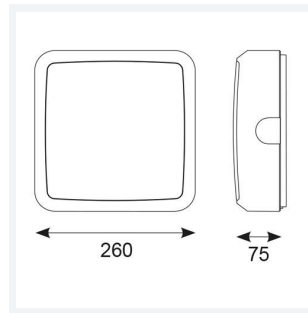

# Astro

**Astro CCT 2 Switch Dim Emergency White**  
**Code: AALED2/WV/CCT/DD1/M3**

<b>Category</b>	Bulkheads
<b>Application</b>	Ancillary, Commercial, Education, Healthcare, Industrial, Outdoor
<b>Specification</b>	Architectural

## PRODUCT FEATURES

- All polycarbonate multi-purpose LED square bulkhead suitable for ancillary areas and industrial applications
- Internal CCT selector switch allows the installer to choose the CCT between 3000K and 4000K
- Unique Visiluxe diffuser allows 90% light transmission from LED source for increased performance
- Push fit feed-in, feed-out terminals for speed and ease of installation
- Supplied c/w optional trim attachment which provides a more commercially aesthetic appearance
- Instant light output and unlimited switching

GENERAL INFORMATION	
Wattage	7W - 12W
Lumens Delivered	1000lm - 1700lm(4000K)
Lm/W	90lm/W (4000K)
Beam Angle	115
CRI	80
CCT	3000/4000/5700K
Input	220/240V
Operating Temp	0°C - 25°C
SDCM	6
Product Weight without Packaging	0.01 kg