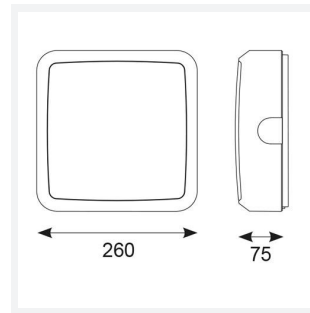

Astro

Astro CCT 2 Switch Dim Emergency White
Code: AALED2/WV/CCT/DD1/M3

Category	Bulkheads
Application	Ancillary, Commercial, Education, Healthcare, Industrial, Outdoor
Specification	Architectural

PRODUCT FEATURES

- All polycarbonate multi-purpose LED square bulkhead suitable for ancillary areas and industrial applications
- Internal CCT selector switch allows the installer to choose the CCT between 3000K and 4000K
- Unique Visiluxe diffuser allows 90% light transmission from LED source for increased performance
- Push fit feed-in, feed-out terminals for speed and ease of installation
- Supplied c/w optional trim attachment which provides a more commercially aesthetic appearance
- Instant light output and unlimited switching

GENERAL INFORMATION	
Wattage	7W - 12W
Lumens Delivered	1000lm - 1700lm(4000K)
Lm/W	90lm/W (4000K)
Beam Angle	115
CRI	80
CCT	3000/4000/5700K
Input	220-240V
Operating Temp	0°C - 25°C
SDCM	6
Product Weight without Packaging	0.01 kg