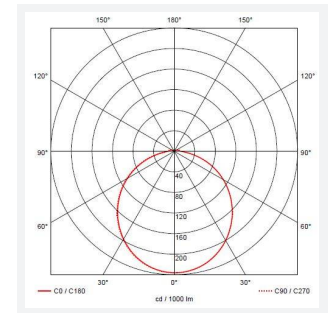

Astro

Astro CCT 2 Corridor Function White
Code: AALED2/WV/CCT/CF

Category	Bulkheads
Application	Ancillary, Commercial, Education, Healthcare, Industrial, Outdoor
Specification	Architectural

PRODUCT FEATURES

- All polycarbonate multi-purpose LED square bulkhead suitable for ancillary areas and industrial applications
- Internal CCT selector switch allows the installer to choose the CCT between 3000K and 4000K
- Unique Visiluxe diffuser allows 90% light transmission from LED source for increased performance
- Push fit feed-in, feed-out terminals for speed and ease of installation
- Supplied c/w optional trim attachment which provides a more commercially aesthetic appearance
- Instant light output and unlimited switching

GENERAL INFORMATION	
Wattage	13W
Lumens Delivered	1000lm - 1700lm(4000K)
Lm/W	140lm/W(4000K)
Beam Angle	115
CRI	80
CCT	3000/4000/5700K
Input	220/240V
Operating Temp	-10°C - 40°C
SDCM	6
Product Weight without Packaging	0.916 kg

TECHNICAL INFORMATION	
Light Source	LED
Colour / Finish	White / Visiluxe
IP Rating	IP65
Class Protection	2
Internal / External	Internal / External
Surface / Recessed / Suspended	Ceiling, Wall
Lumen Depreciation	L80 60,000h
Warranty (Years)	5
CE Mark	Yes