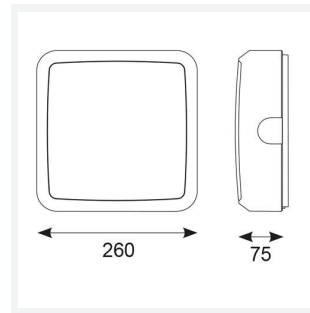

Astro

Astro CCT 2 Corridor Function White
Code: AALED2/WV/CCT/CF

Category	Bulkheads
Application	Ancillary, Commercial, Education, Healthcare, Industrial, Outdoor
Specification	Architectural

PRODUCT FEATURES

- All polycarbonate multi-purpose LED square bulkhead suitable for ancillary areas and industrial applications
- Internal CCT selector switch allows the installer to choose the CCT between 3000K and 4000K
- Unique Visiluxe diffuser allows 90% light transmission from LED source for increased performance
- Push fit feed-in, feed-out terminals for speed and ease of installation
- Supplied c/w optional trim attachment which provides a more commercially aesthetic appearance
- Instant light output and unlimited switching

GENERAL INFORMATION	
Wattage	13W
Lumens Delivered	1000lm - 1700lm(4000K)
Lm/W	140lm/W(4000K)
Beam Angle	115
CRI	80
CCT	3000/4000/5700K
Input	220-240V
Operating Temp	-10°C - 40°C
SDCM	6
Product Weight without Packaging	0.916 kg