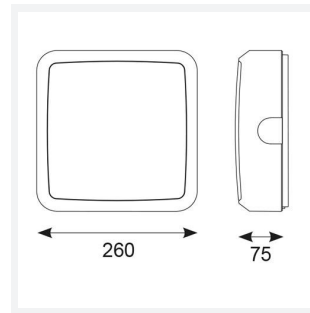

Astro

Astro CCT 2 Corridor Function White
Code: AALED2/WV/CCT/CF

Category	Bulkheads
Application	Ancillary, Commercial, Education, Healthcare, Industrial, Outdoor
Specification	Architectural

PRODUCT FEATURES

- All polycarbonate multi-purpose LED square bulkhead suitable for ancillary areas and industrial applications
- Internal CCT selector switch allows the installer to choose the CCT between 3000K and 4000K
- Unique Visiluxe diffuser allows 90% light transmission from LED source for increased performance
- Push fit feed-in, feed-out terminals for speed and ease of installation
- Supplied c/w optional trim attachment which provides a more commercially aesthetic appearance
- Instant light output and unlimited switching

GENERAL INFORMATION	
Wattage	13W
Lumens Delivered	1000lm - 1700lm(4000K)
Lm/W	140lm/W(4000K)
Beam Angle	115
CRI	80
CCT	3000/4000/5700K
Input	220/240V
Operating Temp	-10°C - 40°C
SDCM	6
Product Weight without Packaging	0.916 kg