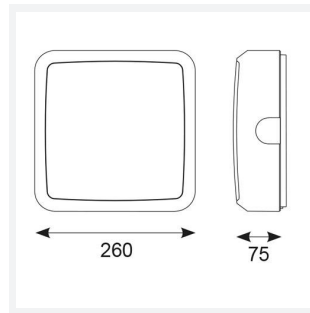

# Astro

Astro CCT 2 Corridor Function White  
Code: AALED2/WV/CCT/CF

<b>Category</b>	Bulkheads
<b>Application</b>	Ancillary, Commercial, Education, Healthcare, Industrial, Outdoor
<b>Specification</b>	Architectural

## PRODUCT FEATURES

- All polycarbonate multi-purpose LED square bulkhead suitable for ancillary areas and industrial applications
- Internal CCT selector switch allows the installer to choose the CCT between 3000K and 4000K
- Unique Visiluxe diffuser allows 90% light transmission from LED source for increased performance
- Push fit feed-in, feed-out terminals for speed and ease of installation
- Supplied c/w optional trim attachment which provides a more commercially aesthetic appearance
- Instant light output and unlimited switching

GENERAL INFORMATION	
Wattage	13W
Lumens Delivered	1000lm - 1700lm(4000K)
Lm/W	140lm/W(4000K)
Beam Angle	115
CRI	80
CCT	3000/4000/5700K
Input	220-240V
Operating Temp	-10°C - 40°C
SDCM	6
Product Weight without Packaging	0.916 kg