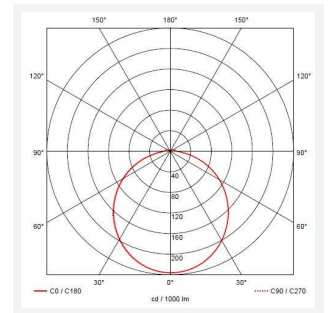

# Astro

Astro CCT 2 Corridor Function White  
Code: AALED2/WV/CCT/CF

<b>Category</b>	Bulkheads
<b>Application</b>	Ancillary, Commercial, Education, Healthcare, Industrial, Outdoor
<b>Specification</b>	Architectural

## PRODUCT FEATURES

- All polycarbonate multi-purpose LED square bulkhead suitable for ancillary areas and industrial applications
- Internal CCT selector switch allows the installer to choose the CCT between 3000K and 4000K
- Unique Visiluxe diffuser allows 90% light transmission from LED source for increased performance
- Push fit feed-in, feed-out terminals for speed and ease of installation
- Supplied c/w optional trim attachment which provides a more commercially aesthetic appearance
- Instant light output and unlimited switching

GENERAL INFORMATION	
Wattage	13W
Lumens Delivered	1000lm - 1700lm(4000K)
Lm/W	140lm/W(4000K)
Beam Angle	115
CRI	80
CCT	3000/4000/5700K
Input	220-240V
Operating Temp	-10°C - 40°C
SDCM	6
Product Weight without Packaging	0.916 kg

TECHNICAL INFORMATION	
Light Source	LED
Colour / Finish	White / Visiluxe
IP Rating	IP65
Class Protection	2
Internal / External	Internal / External
Surface / Recessed / Suspended	Ceiling, Wall
Lumen Depreciation	L80 60,000h
Warranty (Years)	5
CE Mark	Yes