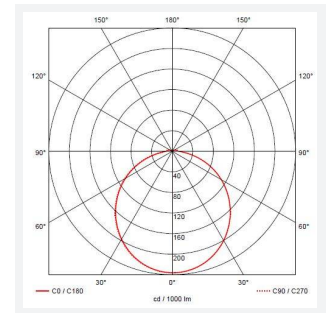

Astro

Astro CCT 2 Corridor Function White
Code: AALED2/WV/CCT/CF

Category	Bulkheads
Application	Ancillary, Commercial, Education, Healthcare, Industrial, Outdoor
Specification	Architectural

PRODUCT FEATURES

- All polycarbonate multi-purpose LED square bulkhead suitable for ancillary areas and industrial applications
- Internal CCT selector switch allows the installer to choose the CCT between 3000K and 4000K
- Unique Visiluxe diffuser allows 90% light transmission from LED source for increased performance
- Push fit feed-in, feed-out terminals for speed and ease of installation
- Supplied c/w optional trim attachment which provides a more commercially aesthetic appearance
- Instant light output and unlimited switching

GENERAL INFORMATION	
Wattage	13W
Lumens Delivered	1000lm - 1700lm(4000K)
Lm/W	140lm/W(4000K)
Beam Angle	115
CRI	80
CCT	3000/4000/5700K
Input	220-240V
Operating Temp	-10°C - 40°C
SDCM	6
Product Weight without Packaging	0.916 kg

TECHNICAL INFORMATION	
Light Source	LED
Colour / Finish	White / Visiluxe
IP Rating	IP65
Class Protection	2
Internal / External	Internal / External
Surface / Recessed / Suspended	Ceiling, Wall
Lumen Depreciation	L80 60,000h
Warranty (Years)	5
CE Mark	Yes