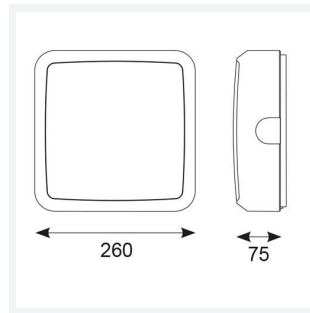

Astro

Astro CCT 2 Corridor Function Self-test Emergency
Code: AALED2/WV/CCT/CF/SM3

Category	Bulkheads
Application	Ancillary, Commercial, Education, Healthcare, Industrial, Outdoor
Specification	Architectural

PRODUCT FEATURES

- All polycarbonate multi-purpose LED square bulkhead suitable for ancillary areas and industrial applications
- Internal CCT selector switch allows the installer to choose the CCT between 3000K and 4000K
- Unique Visiluxe diffuser allows 90% light transmission from LED source for increased performance
- Push fit feed-in, feed-out terminals for speed and ease of installation
- Supplied c/w optional trim attachment which provides a more commercially aesthetic appearance
- Instant light output and unlimited switching

GENERAL INFORMATION	
Wattage	14.5W
Lumens Delivered	1000lm - 1700lm(4000K)
Lm/W	140lm/W(4000K)
Beam Angle	115
CRI	80
CCT	3000/4000/5700K
Input	220-240V
Operating Temp	5°C - 40°C
SDCM	6
Product Weight without Packaging	1.168 kg