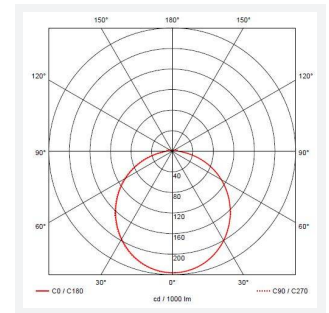

Astro

Astro CCT 2 Corridor Function Self-test Emergency
Code: AALED2/WV/CCT/CF/SM3

Category	Bulkheads
Application	Ancillary, Commercial, Education, Healthcare, Industrial, Outdoor
Specification	Architectural

PRODUCT FEATURES

- All polycarbonate multi-purpose LED square bulkhead suitable for ancillary areas and industrial applications
- Internal CCT selector switch allows the installer to choose the CCT between 3000K and 4000K
- Unique Visiluxe diffuser allows 90% light transmission from LED source for increased performance
- Push fit feed-in, feed-out terminals for speed and ease of installation
- Supplied c/w optional trim attachment which provides a more commercially aesthetic appearance
- Instant light output and unlimited switching

GENERAL INFORMATION	
Wattage	14.5W
Lumens Delivered	1000lm - 1700lm(4000K)
Lm/W	140lm/W(4000K)
Beam Angle	115
CRI	80
CCT	3000/4000/5700K
Input	220-240V
Operating Temp	5°C - 40°C
SDCM	6
Product Weight without Packaging	1.168 kg

TECHNICAL INFORMATION	
Light Source	LED
Colour / Finish	White / Visiluxe
IP Rating	IP65
Class Protection	2
Internal / External	Internal / External
Surface / Recessed / Suspended	Ceiling, Wall
Lumen Depreciation	L80 60,000h
Warranty (Years)	5
CE Mark	Yes