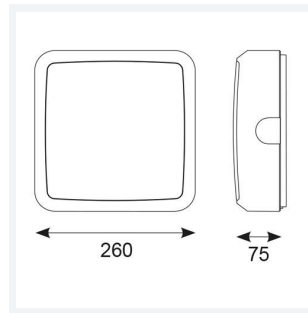

Astro

Astro CCT 2 Corridor Function Self-test Emergency
Code: AALED2/WV/CCT/CF/SM3

Category	Bulkheads
Application	Ancillary, Commercial, Education, Healthcare, Industrial, Outdoor
Specification	Architectural

PRODUCT FEATURES

- All polycarbonate multi-purpose LED square bulkhead suitable for ancillary areas and industrial applications
- Internal CCT selector switch allows the installer to choose the CCT between 3000K and 4000K
- Unique Visiluxe diffuser allows 90% light transmission from LED source for increased performance
- Push fit feed-in, feed-out terminals for speed and ease of installation
- Supplied c/w optional trim attachment which provides a more commercially aesthetic appearance
- Instant light output and unlimited switching

GENERAL INFORMATION	
Wattage	14.5W
Lumens Delivered	1000lm - 1700lm(4000K)
Lm/W	140lm/W(4000K)
Beam Angle	115
CRI	80
CCT	3000/4000/5700K
Input	220-240V
Operating Temp	5°C - 40°C
SDCM	6
Product Weight without Packaging	1.168 kg