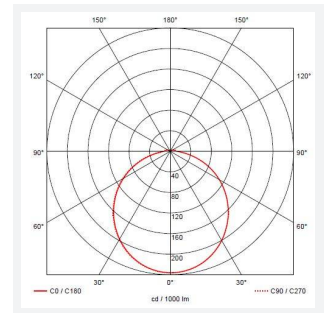

Astro

Astro CCT 2 Corridor Function Self-test Emergency
Code: AALED2/WV/CCT/CF/SM3

Category	Bulkheads
Application	Ancillary, Commercial, Education, Healthcare, Industrial, Outdoor
Specification	Architectural

PRODUCT FEATURES

- All polycarbonate multi-purpose LED square bulkhead suitable for ancillary areas and industrial applications
- Internal CCT selector switch allows the installer to choose the CCT between 3000K and 4000K
- Unique Visiluxe diffuser allows 90% light transmission from LED source for increased performance
- Push fit feed-in, feed-out terminals for speed and ease of installation
- Supplied c/w optional trim attachment which provides a more commercially aesthetic appearance
- Instant light output and unlimited switching

GENERAL INFORMATION	
Wattage	14.5W
Lumens Delivered	1000lm - 1700lm(4000K)
Lm/W	140lm/W(4000K)
Beam Angle	115
CRI	80
CCT	3000/4000/5700K
Input	220-240V
Operating Temp	5°C - 40°C
SDCM	6
Product Weight without Packaging	1.168 kg

TECHNICAL INFORMATION	
Light Source	LED
Colour / Finish	White / Visiluxe
IP Rating	IP65
Class Protection	2
Internal / External	Internal / External
Surface / Recessed / Suspended	Ceiling, Wall
Lumen Depreciation	L80 60,000h
Warranty (Years)	5
CE Mark	Yes