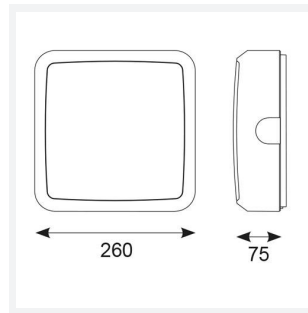

Astro

Astro CCT 2 Corridor Function Self-test Emergency
Code: AALED2/WV/CCT/CF/SM3

Category	Bulkheads
Application	Ancillary, Commercial, Education, Healthcare, Industrial, Outdoor
Specification	Architectural

PRODUCT FEATURES

- All polycarbonate multi-purpose LED square bulkhead suitable for ancillary areas and industrial applications
- Internal CCT selector switch allows the installer to choose the CCT between 3000K and 4000K
- Unique Visiluxe diffuser allows 90% light transmission from LED source for increased performance
- Push fit feed-in, feed-out terminals for speed and ease of installation
- Supplied c/w optional trim attachment which provides a more commercially aesthetic appearance
- Instant light output and unlimited switching

GENERAL INFORMATION	
Wattage	14.5W
Lumens Delivered	1000lm - 1700lm(4000K)
Lm/W	140lm/W(4000K)
Beam Angle	115
CRI	80
CCT	3000/4000/5700K
Input	220/240V
Operating Temp	5°C - 40°C
SDCM	6
Product Weight without Packaging	1.168 kg