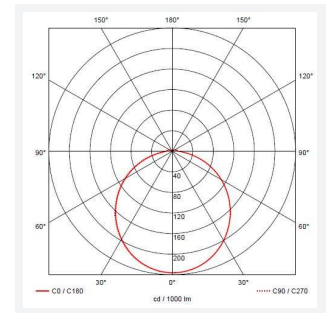

Astro

Astro CCT 2 Corridor Function Self-test Emergency
Code: AALED2/WV/CCT/CF/SM3

Category	Bulkheads
Application	Ancillary, Commercial, Education, Healthcare, Industrial, Outdoor
Specification	Architectural

PRODUCT FEATURES

- All polycarbonate multi-purpose LED square bulkhead suitable for ancillary areas and industrial applications
- Internal CCT selector switch allows the installer to choose the CCT between 3000K and 4000K
- Unique Visiluxe diffuser allows 90% light transmission from LED source for increased performance
- Push fit feed-in, feed-out terminals for speed and ease of installation
- Supplied c/w optional trim attachment which provides a more commercially aesthetic appearance
- Instant light output and unlimited switching

GENERAL INFORMATION	
Wattage	14.5W
Lumens Delivered	1000lm - 1700lm(4000K)
Lm/W	140lm/W(4000K)
Beam Angle	115
CRI	80
CCT	3000/4000/5700K
Input	220/240V
Operating Temp	5°C - 40°C
SDCM	6
Product Weight without Packaging	1.168 kg

TECHNICAL INFORMATION	
Light Source	LED
Colour / Finish	White / Visiluxe
IP Rating	IP65
Class Protection	2
Internal / External	Internal / External
Surface / Recessed / Suspended	Ceiling, Wall
Lumen Depreciation	L80 60,000h
Warranty (Years)	5
CE Mark	Yes