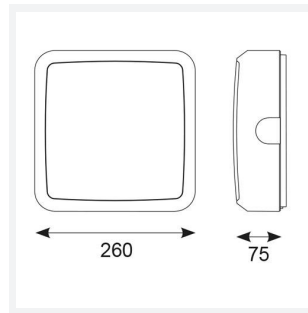

Astro

Astro CCT 2 Corridor Function Emergency White
Code: AALED2/WV/CCT/CF/M3

Category	Bulkheads
Application	Ancillary, Commercial, Education, Healthcare, Industrial, Outdoor
Specification	Architectural

PRODUCT FEATURES

- All polycarbonate multi-purpose LED square bulkhead suitable for ancillary areas and industrial applications
- Internal CCT selector switch allows the installer to choose the CCT between 3000K and 4000K
- Unique Visiluxe diffuser allows 90% light transmission from LED source for increased performance
- Push fit feed-in, feed-out terminals for speed and ease of installation
- Supplied c/w optional trim attachment which provides a more commercially aesthetic appearance
- Instant light output and unlimited switching

GENERAL INFORMATION	
Wattage	14.5W
Lumens Delivered	1000lm - 1700lm(4000K)
Lm/W	140lm/W(4000K)
Beam Angle	115
CRI	80
CCT	3000/4000/5700K
Input	220-240V
Operating Temp	5°C - 40°C
SDCM	6
Product Weight without Packaging	1.168 kg