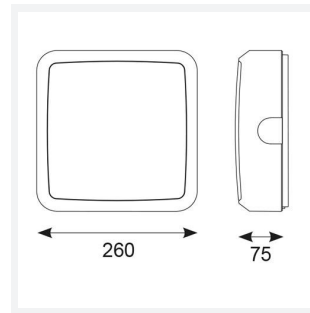

Astro

Astro CCT 2 Corridor Function Emergency White
Code: AALED2/WV/CCT/CF/M3

Category	Bulkheads
Application	Ancillary, Commercial, Education, Healthcare, Industrial, Outdoor
Specification	Architectural

PRODUCT FEATURES

- All polycarbonate multi-purpose LED square bulkhead suitable for ancillary areas and industrial applications
- Internal CCT selector switch allows the installer to choose the CCT between 3000K and 4000K
- Unique Visiluxe diffuser allows 90% light transmission from LED source for increased performance
- Push fit feed-in, feed-out terminals for speed and ease of installation
- Supplied c/w optional trim attachment which provides a more commercially aesthetic appearance
- Instant light output and unlimited switching

GENERAL INFORMATION	
Wattage	14.5W
Lumens Delivered	1000lm - 1700lm(4000K)
Lm/W	140lm/W(4000K)
Beam Angle	115
CRI	80
CCT	3000/4000/5700K
Input	220-240V
Operating Temp	5°C - 40°C
SDCM	6
Product Weight without Packaging	1.168 kg