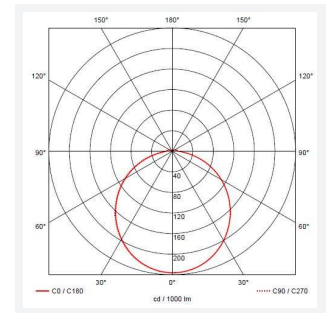

Astro

Astro CCT 2 Corridor Function Emergency White
Code: AALED2/WV/CCT/CF/M3

Category	Bulkheads
Application	Ancillary, Commercial, Education, Healthcare, Industrial, Outdoor
Specification	Architectural

PRODUCT FEATURES

- All polycarbonate multi-purpose LED square bulkhead suitable for ancillary areas and industrial applications
- Internal CCT selector switch allows the installer to choose the CCT between 3000K and 4000K
- Unique Visiluxe diffuser allows 90% light transmission from LED source for increased performance
- Push fit feed-in, feed-out terminals for speed and ease of installation
- Supplied c/w optional trim attachment which provides a more commercially aesthetic appearance
- Instant light output and unlimited switching

GENERAL INFORMATION	
Wattage	14.5W
Lumens Delivered	1000lm - 1700lm(4000K)
Lm/W	140lm/W(4000K)
Beam Angle	115
CRI	80
CCT	3000/4000/5700K
Input	220-240V
Operating Temp	5°C - 40°C
SDCM	6
Product Weight without Packaging	1.168 kg

TECHNICAL INFORMATION	
Light Source	LED
Colour / Finish	White / Visiluxe
IP Rating	IP65
Class Protection	2
Internal / External	Internal / External
Surface / Recessed / Suspended	Ceiling, Wall
Lumen Depreciation	L80 60,000h
Warranty (Years)	5
CE Mark	Yes