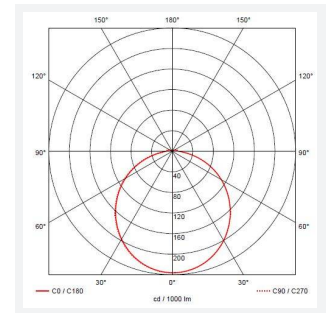

Astro

Astro CCT 2 Corridor Function Emergency White
Code: AALED2/WV/CCT/CF/M3

Category	Bulkheads
Application	Ancillary, Commercial, Education, Healthcare, Industrial, Outdoor
Specification	Architectural

PRODUCT FEATURES

- All polycarbonate multi-purpose LED square bulkhead suitable for ancillary areas and industrial applications
- Internal CCT selector switch allows the installer to choose the CCT between 3000K and 4000K
- Unique Visiluxe diffuser allows 90% light transmission from LED source for increased performance
- Push fit feed-in, feed-out terminals for speed and ease of installation
- Supplied c/w optional trim attachment which provides a more commercially aesthetic appearance
- Instant light output and unlimited switching

GENERAL INFORMATION	
Wattage	14.5W
Lumens Delivered	1000lm - 1700lm(4000K)
Lm/W	140lm/W(4000K)
Beam Angle	115
CRI	80
CCT	3000/4000/5700K
Input	220-240V
Operating Temp	5°C - 40°C
SDCM	6
Product Weight without Packaging	1.168 kg

TECHNICAL INFORMATION	
Light Source	LED
Colour / Finish	White / Visiluxe
IP Rating	IP65
Class Protection	2
Internal / External	Internal / External
Surface / Recessed / Suspended	Ceiling, Wall
Lumen Depreciation	L80 60,000h
Warranty (Years)	5
CE Mark	Yes