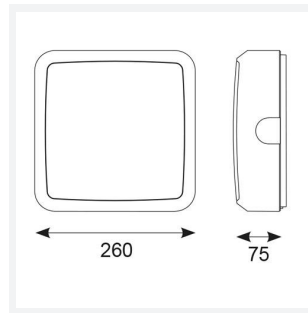

# Astro

**Astro CCT 2 Corridor Function Emergency White**  
**Code: AALED2/WV/CCT/CF/M3**

<b>Category</b>	Bulkheads
<b>Application</b>	Ancillary, Commercial, Education, Healthcare, Industrial, Outdoor
<b>Specification</b>	Architectural

## PRODUCT FEATURES

- All polycarbonate multi-purpose LED square bulkhead suitable for ancillary areas and industrial applications
- Internal CCT selector switch allows the installer to choose the CCT between 3000K and 4000K
- Unique Visiluxe diffuser allows 90% light transmission from LED source for increased performance
- Push fit feed-in, feed-out terminals for speed and ease of installation
- Supplied c/w optional trim attachment which provides a more commercially aesthetic appearance
- Instant light output and unlimited switching

GENERAL INFORMATION	
Wattage	14.5W
Lumens Delivered	1000lm - 1700lm(4000K)
Lm/W	140lm/W(4000K)
Beam Angle	115
CRI	80
CCT	3000/4000/5700K
Input	220/240V
Operating Temp	5°C - 40°C
SDCM	6
Product Weight without Packaging	1.168 kg