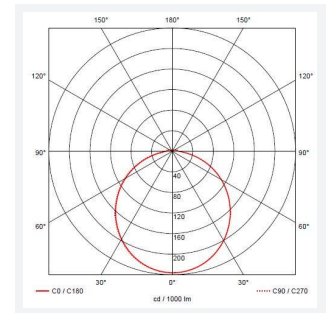

# Astro

**Astro CCT 2 Corridor Function Emergency White**  
**Code: AALED2/WV/CCT/CF/M3**

<b>Category</b>	Bulkheads
<b>Application</b>	Ancillary, Commercial, Education, Healthcare, Industrial, Outdoor
<b>Specification</b>	Architectural

## PRODUCT FEATURES

- All polycarbonate multi-purpose LED square bulkhead suitable for ancillary areas and industrial applications
- Internal CCT selector switch allows the installer to choose the CCT between 3000K and 4000K
- Unique Visiluxe diffuser allows 90% light transmission from LED source for increased performance
- Push fit feed-in, feed-out terminals for speed and ease of installation
- Supplied c/w optional trim attachment which provides a more commercially aesthetic appearance
- Instant light output and unlimited switching

GENERAL INFORMATION	
Wattage	14.5W
Lumens Delivered	1000lm - 1700lm(4000K)
Lm/W	140lm/W(4000K)
Beam Angle	115
CRI	80
CCT	3000/4000/5700K
Input	220/240V
Operating Temp	5°C - 40°C
SDCM	6
Product Weight without Packaging	1.168 kg

TECHNICAL INFORMATION	
Light Source	LED
Colour / Finish	White / Visiluxe
IP Rating	IP65
Class Protection	2
Internal / External	Internal / External
Surface / Recessed / Suspended	Ceiling, Wall
Lumen Depreciation	L80 60,000h
Warranty (Years)	5
CE Mark	Yes