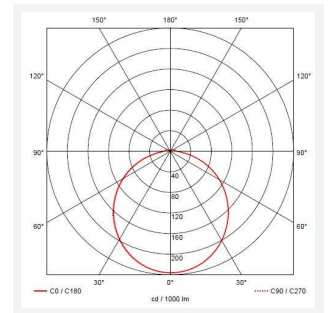

# Astro

**Astro CCT 2 Corridor Function Emergency**  
**Code: AALED2/WV/CCT/CF/M3/PC**

<b>Category</b>	Bulkheads
<b>Application</b>	Ancillary, Commercial, Education, Healthcare, Industrial, Outdoor
<b>Specification</b>	Architectural

## PRODUCT FEATURES

- All polycarbonate multi-purpose LED square bulkhead suitable for ancillary areas and industrial applications
- Internal CCT selector switch allows the installer to choose the CCT between 3000K and 4000K
- Unique Visiluxe diffuser allows 90% light transmission from LED source for increased performance
- Push fit feed-in, feed-out terminals for speed and ease of installation
- Supplied c/w optional trim attachment which provides a more commercially aesthetic appearance
- Instant light output and unlimited switching

GENERAL INFORMATION	
Wattage	14.5W
Lumens Delivered	1000lm - 1700lm(4000K)
Lm/W	90lm/W (4000K)
Beam Angle	115
CRI	80
CCT	3000/4000/5700K
Input	220-240V
Operating Temp	0°C - 25°C
SDCM	6
Product Weight without Packaging	1.21 kg

TECHNICAL INFORMATION	
Light Source	LED
Colour / Finish	White / Visiluxe
IP Rating	IP65
Class Protection	2
Internal / External	Internal / External
Surface / Recessed / Suspended	Ceiling, Wall
Lumen Depreciation	L80 60,000h
Warranty (Years)	5
CE Mark	Yes