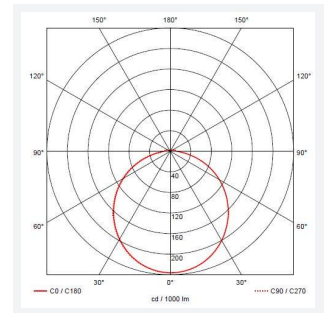

PRODUCT FEATURES

- All polycarbonate multi-purpose LED square bulkhead suitable for ancillary areas and industrial applications
- Internal CCT selector switch allows the installer to choose the CCT between 3000K and 4000K
- Unique Visiluxe diffuser allows 90% light transmission from LED source for increased performance
- Push fit feed-in, feed-out terminals for speed and ease of installation
- Supplied c/w optional trim attachment which provides a more commercially aesthetic appearance
- Instant light output and unlimited switching

GENERAL INFORMATION	
Wattage	14.5W
Lumens Delivered	1000lm - 1700lm(4000K)
Lm/W	90lm/W (4000K)
Beam Angle	115
CRI	80
CCT	3000/4000/5700K
Input	220-240V
Operating Temp	0°C - 25°C
SDCM	6
Product Weight without Packaging	1.21 kg

TECHNICAL INFORMATION	
Light Source	LED
Colour / Finish	White / Visiluxe
IP Rating	IP65
Class Protection	2
Internal / External	Internal / External
Surface / Recessed / Suspended	Ceiling, Wall
Lumen Depreciation	L80 60,000h
Warranty (Years)	5
CE Mark	Yes