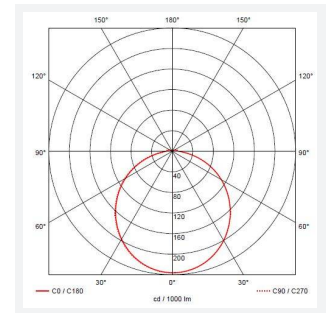

## PRODUCT FEATURES

- All polycarbonate multi-purpose LED square bulkhead suitable for ancillary areas and industrial applications
- Internal CCT selector switch allows the installer to choose the CCT between 3000K and 4000K
- Unique Visiluxe diffuser allows 90% light transmission from LED source for increased performance
- Push fit feed-in, feed-out terminals for speed and ease of installation
- Supplied c/w optional trim attachment which provides a more commercially aesthetic appearance
- Instant light output and unlimited switching

GENERAL INFORMATION	
Wattage	14.5W
Lumens Delivered	1000lm - 1700lm(4000K)
Lm/W	90lm/W (4000K)
Beam Angle	115
CRI	80
CCT	3000/4000/5700K
Input	220/240V
Operating Temp	0°C - 25°C
SDCM	6
Product Weight without Packaging	1.21 kg

TECHNICAL INFORMATION	
Light Source	LED
Colour / Finish	White / Visiluxe
IP Rating	IP65
Class Protection	2
Internal / External	Internal / External
Surface / Recessed / Suspended	Ceiling, Wall
Lumen Depreciation	L80 60,000h
Warranty (Years)	5
CE Mark	Yes