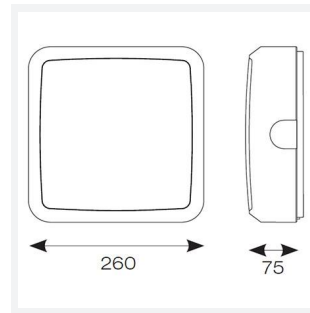

OCTO Astro Connected by WIZ

Category	Bulkheads
Application	Ancillary, Commercial, Education, Healthcare, Industrial, Outdoor
Specification	Performance

Code: AALED2/BV/OCTOW

- WIZ embedded all polycarbonate multi-purpose LED square bulkhead suitable for ancillary areas and industrial applications
- Push fit feed-in, feed-out terminals for speed and ease of installation
- Supplied c/w optional trim attachment which provides a more commercially aesthetic appearance
- Instant light output and unlimited switching
- Connects directly to your WiFi network using Bluetooth technology to support seamless pairing
- Tunable between 2700K - 6500K via WIZ app and voice control
- Unique Visiluxe diffuser allows 90% light transmission from LED source for increased performance
- Please consider WiFi signal strength for this product

GENERAL INFORMATION

Wattage	11W
Lumens Delivered	1150lm - 1170lm (2700K -6500K)
Lm/W	105lm/W - 106lm/W (2700K -6500K)
Beam Angle	115
CRI	80
CCT	2700-6500K
Input	220-240V
Operating Temp	-10°C - 40°C
SDCM	6
Product Weight without Packaging	1.25 kg