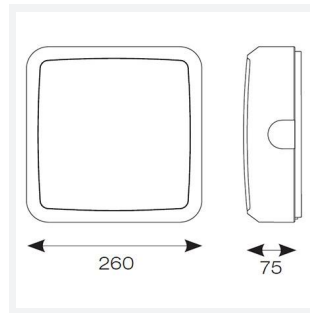

OCTO Astro Connected by WIZ

OCTO Astro 2 Tunable White Black Connected by
Code: AALED2/BV/OCTOW

| | |
|---------------|---|
| Category | Bulkheads |
| Application | Ancillary, Commercial, Education, Healthcare, Industrial, Outdoor |
| Specification | Performance |

PRODUCT FEATURES

- WIZ embedded all polycarbonate multi-purpose LED square bulkhead suitable for ancillary areas and industrial applications
- Push fit feed-in, feed-out terminals for speed and ease of installation
- Supplied c/w optional trim attachment which provides a more commercially aesthetic appearance
- Instant light output and unlimited switching
- Connects directly to your WiFi network using Bluetooth technology to support seamless pairing
- Tunable between 2700K - 6500K via WIZ app and voice control
- Unique Visiluxe diffuser allows 90% light transmission from LED source for increased performance
- Please consider WiFi signal strength for this product

GENERAL INFORMATION

| | |
|----------------------------------|----------------------------------|
| Wattage | 11W |
| Lumens Delivered | 1150lm - 1170lm (2700K -6500K) |
| Lm/W | 105lm/W - 106lm/W (2700K -6500K) |
| Beam Angle | 115 |
| CRI | 80 |
| CCT | 2700-6500K |
| Input | 220/240V |
| Operating Temp | -10°C - 40°C |
| SDCM | 6 |
| Product Weight without Packaging | 1.25 kg |