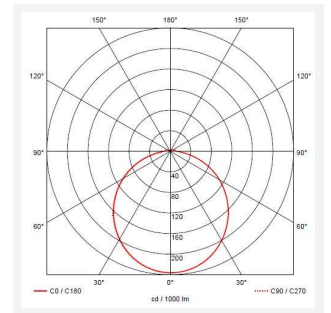

PRODUCT FEATURES

- WIZ embedded all polycarbonate multi-purpose LED square bulkhead suitable for ancillary areas and industrial applications
- Push fit feed-in, feed-out terminals for speed and ease of installation
- Supplied c/w optional trim attachment which provides a more commercially aesthetic appearance
- Instant light output and unlimited switching
- Connects directly to your WiFi network using Bluetooth technology to support seamless pairing
- Tunable between 2700K - 6500K via WIZ app and voice control
- Unique Visiluxe diffuser allows 90% light transmission from LED source for increased performance
- Please consider WiFi signal strength for this product

GENERAL INFORMATION

| | |
|----------------------------------|----------------------------------|
| Wattage | 11W |
| Lumens Delivered | 1150lm - 1170lm (2700K -6500K) |
| Lm/W | 105lm/W - 106lm/W (2700K -6500K) |
| Beam Angle | 115 |
| CRI | 80 |
| CCT | 2700-6500K |
| Input | 220/240V |
| Operating Temp | -10°C - 40°C |
| SDCM | 6 |
| Product Weight without Packaging | 1.25 kg |

TECHNICAL INFORMATION

| | |
|--------------------------------|---------------------|
| Light Source | LED |
| Colour / Finish | Black / Visiluxe |
| IP Rating | IP65 |
| Class Protection | 2 |
| Internal / External | Internal / External |
| Surface / Recessed / Suspended | Ceiling, Wall |
| Lumen Depreciation | L80 60,000h |
| Warranty (Years) | 5 |
| CE Mark | Yes |