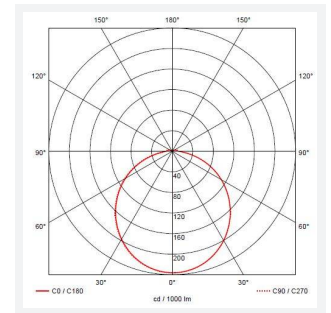

OCTO Astro Connected by WIZ

Category	Bulkheads
Application	Ancillary, Commercial, Education, Healthcare, Industrial, Outdoor
Specification	Performance

Code: AALED2/BV/OCTOW

- WIZ embedded all polycarbonate multi-purpose LED square bulkhead suitable for ancillary areas and industrial applications
- Push fit feed-in, feed-out terminals for speed and ease of installation
- Supplied c/w optional trim attachment which provides a more commercially aesthetic appearance
- Instant light output and unlimited switching
- Connects directly to your WiFi network using Bluetooth technology to support seamless pairing
- Tunable between 2700K - 6500K via WIZ app and voice control
- Unique Visiluxe diffuser allows 90% light transmission from LED source for increased performance
- Please consider WiFi signal strength for this product

GENERAL INFORMATION

Wattage	11W
Lumens Delivered	1150lm - 1170lm (2700K -6500K)
Lm/W	105lm/W - 106lm/W (2700K -6500K)
Beam Angle	115
CRI	80
CCT	2700-6500K
Input	220-240V
Operating Temp	-10°C - 40°C
SDCM	6
Product Weight without Packaging	1.25 kg

TECHNICAL INFORMATION

Light Source	LED
Colour / Finish	Black / Visiluxe
IP Rating	IP65
Class Protection	2
Internal / External	Internal / External
Surface / Recessed / Suspended	Ceiling, Wall
Lumen Depreciation	L80 60,000h
Warranty (Years)	5
CE Mark	Yes