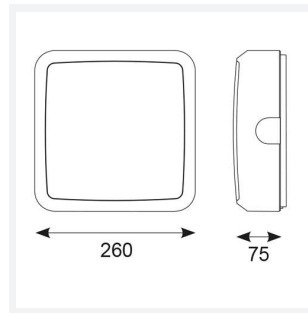

Astro

Astro CCT 2 Black

Code: AALED2/BV/CCT

Category	Bulkheads
Application	Ancillary, Commercial, Education, Healthcare, Industrial, Outdoor
Specification	Architectural

PRODUCT FEATURES

- All polycarbonate multi-purpose LED square bulkhead suitable for ancillary areas and industrial applications
- Internal CCT selector switch allows the installer to choose the CCT between 3000K and 4000K
- Unique Visiluxe diffuser allows 90% light transmission from LED source for increased performance
- Push fit feed-in, feed-out terminals for speed and ease of installation
- Supplied c/w optional trim attachment which provides a more commercially aesthetic appearance
- Instant light output and unlimited switching

GENERAL INFORMATION	
Wattage	7W - 12W
Lumens Delivered	1000lm - 1700lm(4000K)
Lm/W	140lm/W(4000K)
Beam Angle	115
CRI	80
CCT	3000/4000/5700K
Input	220-240V
Operating Temp	-10°C - 40°C
SDCM	6
Product Weight without Packaging	0.894 kg