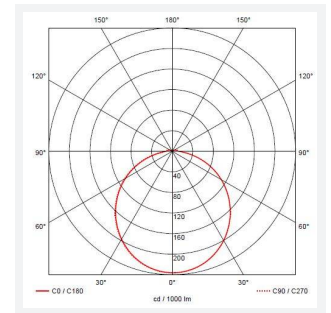

## PRODUCT FEATURES

- All polycarbonate multi-purpose LED square bulkhead suitable for ancillary areas and industrial applications
- Internal CCT selector switch allows the installer to choose the CCT between 3000K and 4000K
- Unique Visiluxe diffuser allows 90% light transmission from LED source for increased performance
- Push fit feed-in, feed-out terminals for speed and ease of installation
- Supplied c/w optional trim attachment which provides a more commercially aesthetic appearance
- Instant light output and unlimited switching

GENERAL INFORMATION	
Wattage	7W - 12W
Lumens Delivered	1000lm - 1700lm(4000K)
Lm/W	140lm/W(4000K)
Beam Angle	115
CRI	80
CCT	3000/4000/5700K
Input	220-240V
Operating Temp	-10°C - 40°C
SDCM	6
Product Weight without Packaging	0.894 kg

TECHNICAL INFORMATION	
Light Source	LED
Colour / Finish	Black / Visiluxe
IP Rating	IP65
Class Protection	2
Internal / External	Internal / External
Surface / Recessed / Suspended	Ceiling, Wall
Lumen Depreciation	L80 60,000h
Warranty (Years)	5
CE Mark	Yes