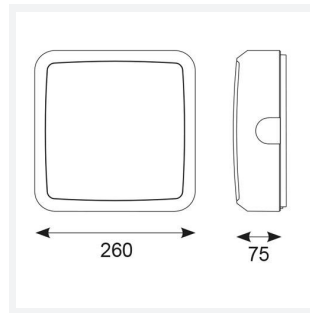

# Astro

Astro CCT 2 Black

Code: AALED2/BV/CCT

Category	Bulkheads
Application	Ancillary, Commercial, Education, Healthcare, Industrial, Outdoor
Specification	Architectural

## PRODUCT FEATURES

- All polycarbonate multi-purpose LED square bulkhead suitable for ancillary areas and industrial applications
- Internal CCT selector switch allows the installer to choose the CCT between 3000K and 4000K
- Unique Visiluxe diffuser allows 90% light transmission from LED source for increased performance
- Push fit feed-in, feed-out terminals for speed and ease of installation
- Supplied c/w optional trim attachment which provides a more commercially aesthetic appearance
- Instant light output and unlimited switching

GENERAL INFORMATION	
Wattage	7W - 12W
Lumens Delivered	1000lm - 1700lm(4000K)
Lm/W	140lm/W(4000K)
Beam Angle	115
CRI	80
CCT	3000/4000/5700K
Input	220-240V
Operating Temp	-10°C - 40°C
SDCM	6
Product Weight without Packaging	0.894 kg