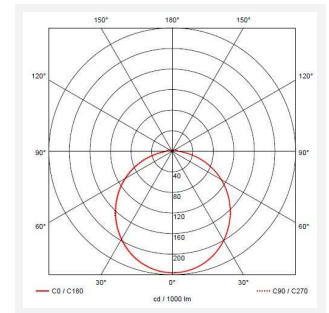

Astro

Astro CCT 2 Black

Code: AALED2/BV/CCT

Category	Bulkheads
Application	Ancillary, Commercial, Education, Healthcare, Industrial, Outdoor
Specification	Architectural

PRODUCT FEATURES

- All polycarbonate multi-purpose LED square bulkhead suitable for ancillary areas and industrial applications
- Internal CCT selector switch allows the installer to choose the CCT between 3000K and 4000K
- Unique Visiluxe diffuser allows 90% light transmission from LED source for increased performance
- Push fit feed-in, feed-out terminals for speed and ease of installation
- Supplied c/w optional trim attachment which provides a more commercially aesthetic appearance
- Instant light output and unlimited switching

GENERAL INFORMATION	
Wattage	7W - 12W
Lumens Delivered	1000lm - 1700lm(4000K)
Lm/W	140lm/W(4000K)
Beam Angle	115
CRI	80
CCT	3000/4000/5700K
Input	220-240V
Operating Temp	-10°C - 40°C
SDCM	6
Product Weight without Packaging	0.894 kg

TECHNICAL INFORMATION	
Light Source	LED
Colour / Finish	Black / Visiluxe
IP Rating	IP65
Class Protection	2
Internal / External	Internal / External
Surface / Recessed / Suspended	Ceiling, Wall
Lumen Depreciation	L80 60,000h
Warranty (Years)	5
CE Mark	Yes