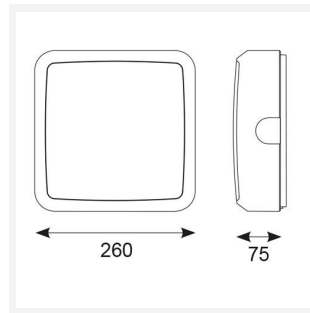

Astro

Astro CCT 2 Black

Code: AALED2/BV/CCT

Category	Bulkheads
Application	Ancillary, Commercial, Education, Healthcare, Industrial, Outdoor
Specification	Architectural

PRODUCT FEATURES

- All polycarbonate multi-purpose LED square bulkhead suitable for ancillary areas and industrial applications
- Internal CCT selector switch allows the installer to choose the CCT between 3000K and 4000K
- Unique Visiluxe diffuser allows 90% light transmission from LED source for increased performance
- Push fit feed-in, feed-out terminals for speed and ease of installation
- Supplied c/w optional trim attachment which provides a more commercially aesthetic appearance
- Instant light output and unlimited switching

GENERAL INFORMATION	
Wattage	7W - 12W
Lumens Delivered	1000lm - 1700lm(4000K)
Lm/W	140lm/W(4000K)
Beam Angle	115
CRI	80
CCT	3000/4000/5700K
Input	220/240V
Operating Temp	-10°C - 40°C
SDCM	6
Product Weight without Packaging	0.894 kg