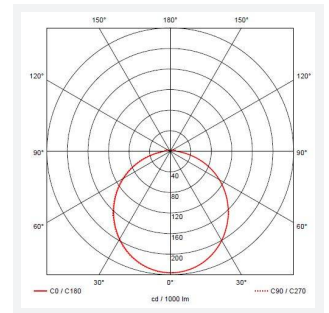

Astro

Astro CCT 2 Black

Code: AALED2/BV/CCT

Category	Bulkheads
Application	Ancillary, Commercial, Education, Healthcare, Industrial, Outdoor
Specification	Architectural

PRODUCT FEATURES

- All polycarbonate multi-purpose LED square bulkhead suitable for ancillary areas and industrial applications
- Internal CCT selector switch allows the installer to choose the CCT between 3000K and 4000K
- Unique Visiluxe diffuser allows 90% light transmission from LED source for increased performance
- Push fit feed-in, feed-out terminals for speed and ease of installation
- Supplied c/w optional trim attachment which provides a more commercially aesthetic appearance
- Instant light output and unlimited switching

GENERAL INFORMATION	
Wattage	7W - 12W
Lumens Delivered	1000lm - 1700lm(4000K)
Lm/W	140lm/W(4000K)
Beam Angle	115
CRI	80
CCT	3000/4000/5700K
Input	220/240V
Operating Temp	-10°C - 40°C
SDCM	6
Product Weight without Packaging	0.894 kg

TECHNICAL INFORMATION	
Light Source	LED
Colour / Finish	Black / Visiluxe
IP Rating	IP65
Class Protection	2
Internal / External	Internal / External
Surface / Recessed / Suspended	Ceiling, Wall
Lumen Depreciation	L80 60,000h
Warranty (Years)	5
CE Mark	Yes