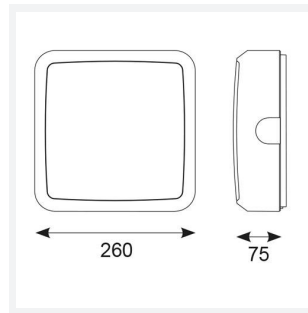

Astro

Astro CCT 2 Photocell Black
Code: AALED2/BV/CCT/PC

Category	Bulkheads
Application	Ancillary, Commercial, Education, Healthcare, Industrial, Outdoor
Specification	Architectural

PRODUCT FEATURES

- All polycarbonate multi-purpose LED square bulkhead suitable for ancillary areas and industrial applications
- Internal CCT selector switch allows the installer to choose the CCT between 3000K and 4000K
- Unique Visiluxe diffuser allows 90% light transmission from LED source for increased performance
- Push fit feed-in, feed-out terminals for speed and ease of installation
- Supplied c/w optional trim attachment which provides a more commercially aesthetic appearance
- Instant light output and unlimited switching

GENERAL INFORMATION	
Wattage	7W - 12W
Lumens Delivered	1000lm - 1700lm(4000K)
Lm/W	90lm/W (4000K)
Beam Angle	115
CRI	80
CCT	3000/4000/5700K
Input	220-240V
Operating Temp	-10°C - 25°C
SDCM	6
Product Weight without Packaging	1.133 kg