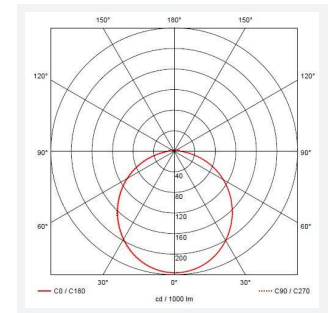

Astro

Astro CCT 2 Photocell Black
Code: AALED2/BV/CCT/PC

Category	Bulkheads
Application	Ancillary, Commercial, Education, Healthcare, Industrial, Outdoor
Specification	Architectural

PRODUCT FEATURES

- All polycarbonate multi-purpose LED square bulkhead suitable for ancillary areas and industrial applications
- Internal CCT selector switch allows the installer to choose the CCT between 3000K and 4000K
- Unique Visiluxe diffuser allows 90% light transmission from LED source for increased performance
- Push fit feed-in, feed-out terminals for speed and ease of installation
- Supplied c/w optional trim attachment which provides a more commercially aesthetic appearance
- Instant light output and unlimited switching

GENERAL INFORMATION	
Wattage	7W - 12W
Lumens Delivered	1000lm - 1700lm(4000K)
Lm/W	90lm/W (4000K)
Beam Angle	115
CRI	80
CCT	3000/4000/5700K
Input	220-240V
Operating Temp	-10°C - 25°C
SDCM	6
Product Weight without Packaging	1.133 kg

TECHNICAL INFORMATION	
Light Source	LED
Colour / Finish	Black / Visiluxe
IP Rating	IP65
Class Protection	2
Internal / External	Internal / External
Surface / Recessed / Suspended	Ceiling, Wall
Lumen Depreciation	L80 60,000h
Warranty (Years)	5
CE Mark	Yes