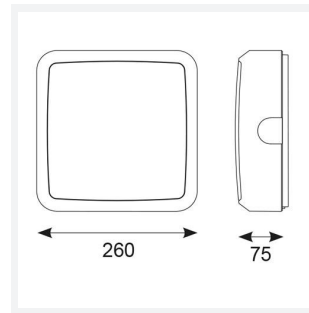

Astro

Astro CCT 2 Photocell Black
Code: AALED2/BV/CCT/PC

Category	Bulkheads
Application	Ancillary, Commercial, Education, Healthcare, Industrial, Outdoor
Specification	Architectural

PRODUCT FEATURES

- All polycarbonate multi-purpose LED square bulkhead suitable for ancillary areas and industrial applications
- Internal CCT selector switch allows the installer to choose the CCT between 3000K and 4000K
- Unique Visiluxe diffuser allows 90% light transmission from LED source for increased performance
- Push fit feed-in, feed-out terminals for speed and ease of installation
- Supplied c/w optional trim attachment which provides a more commercially aesthetic appearance
- Instant light output and unlimited switching

GENERAL INFORMATION	
Wattage	7W - 12W
Lumens Delivered	1000lm - 1700lm(4000K)
Lm/W	90lm/W (4000K)
Beam Angle	115
CRI	80
CCT	3000/4000/5700K
Input	220/240V
Operating Temp	-10°C - 25°C
SDCM	6
Product Weight without Packaging	1.133 kg