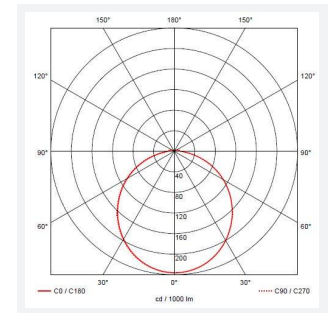

Astro

Astro CCT 2 Photocell Black
Code: AALED2/BV/CCT/PC

Category	Bulkheads
Application	Ancillary, Commercial, Education, Healthcare, Industrial, Outdoor
Specification	Architectural

PRODUCT FEATURES

- All polycarbonate multi-purpose LED square bulkhead suitable for ancillary areas and industrial applications
- Internal CCT selector switch allows the installer to choose the CCT between 3000K and 4000K
- Unique Visiluxe diffuser allows 90% light transmission from LED source for increased performance
- Push fit feed-in, feed-out terminals for speed and ease of installation
- Supplied c/w optional trim attachment which provides a more commercially aesthetic appearance
- Instant light output and unlimited switching

GENERAL INFORMATION	
Wattage	7W - 12W
Lumens Delivered	1000lm - 1700lm(4000K)
Lm/W	90lm/W (4000K)
Beam Angle	115
CRI	80
CCT	3000/4000/5700K
Input	220/240V
Operating Temp	-10°C - 25°C
SDCM	6
Product Weight without Packaging	1.133 kg

TECHNICAL INFORMATION	
Light Source	LED
Colour / Finish	Black / Visiluxe
IP Rating	IP65
Class Protection	2
Internal / External	Internal / External
Surface / Recessed / Suspended	Ceiling, Wall
Lumen Depreciation	L80 60,000h
Warranty (Years)	5
CE Mark	Yes