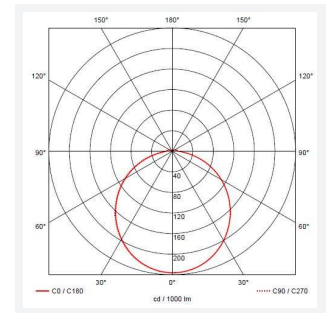

Astro

Astro CCT 2 Photocell Black
Code: AALED2/BV/CCT/PC

Category	Bulkheads
Application	Ancillary, Commercial, Education, Healthcare, Industrial, Outdoor
Specification	Architectural

PRODUCT FEATURES

- All polycarbonate multi-purpose LED square bulkhead suitable for ancillary areas and industrial applications
- Internal CCT selector switch allows the installer to choose the CCT between 3000K and 4000K
- Unique Visiluxe diffuser allows 90% light transmission from LED source for increased performance
- Push fit feed-in, feed-out terminals for speed and ease of installation
- Supplied c/w optional trim attachment which provides a more commercially aesthetic appearance
- Instant light output and unlimited switching

GENERAL INFORMATION	
Wattage	7W - 12W
Lumens Delivered	1000lm - 1700lm(4000K)
Lm/W	90lm/W (4000K)
Beam Angle	115
CRI	80
CCT	3000/4000/5700K
Input	220-240V
Operating Temp	-10°C - 25°C
SDCM	6
Product Weight without Packaging	1.133 kg

TECHNICAL INFORMATION	
Light Source	LED
Colour / Finish	Black / Visiluxe
IP Rating	IP65
Class Protection	2
Internal / External	Internal / External
Surface / Recessed / Suspended	Ceiling, Wall
Lumen Depreciation	L80 60,000h
Warranty (Years)	5
CE Mark	Yes