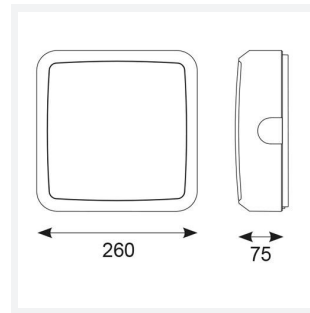

Astro

Astro CCT 2 Photocell Black
Code: AALED2/BV/CCT/PC

Category	Bulkheads
Application	Ancillary, Commercial, Education, Healthcare, Industrial, Outdoor
Specification	Architectural

PRODUCT FEATURES

- All polycarbonate multi-purpose LED square bulkhead suitable for ancillary areas and industrial applications
- Internal CCT selector switch allows the installer to choose the CCT between 3000K and 4000K
- Unique Visiluxe diffuser allows 90% light transmission from LED source for increased performance
- Push fit feed-in, feed-out terminals for speed and ease of installation
- Supplied c/w optional trim attachment which provides a more commercially aesthetic appearance
- Instant light output and unlimited switching

GENERAL INFORMATION	
Wattage	7W - 12W
Lumens Delivered	1000lm - 1700lm(4000K)
Lm/W	90lm/W (4000K)
Beam Angle	115
CRI	80
CCT	3000/4000/5700K
Input	220-240V
Operating Temp	-10°C - 25°C
SDCM	6
Product Weight without Packaging	1.133 kg