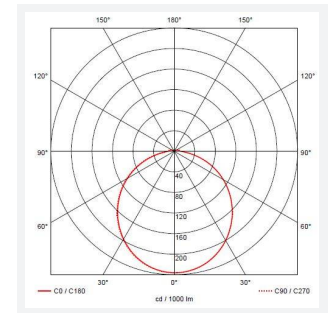

## PRODUCT FEATURES

- All polycarbonate multi-purpose LED square bulkhead suitable for ancillary areas and industrial applications
- Internal CCT selector switch allows the installer to choose the CCT between 3000K and 4000K
- Unique Visiluxe diffuser allows 90% light transmission from LED source for increased performance
- Push fit feed-in, feed-out terminals for speed and ease of installation
- Supplied c/w optional trim attachment which provides a more commercially aesthetic appearance
- Instant light output and unlimited switching

GENERAL INFORMATION	
Wattage	7W - 12W
Lumens Delivered	1000lm - 1700lm(4000K)
Lm/W	140lm/W(4000K)
Beam Angle	115
CRI	80
CCT	3000/4000/5700K
Input	220-240V
Operating Temp	-10°C - 40°C
SDCM	6
Product Weight without Packaging	0.955 kg

TECHNICAL INFORMATION	
Light Source	LED
Colour / Finish	Black / Visiluxe
IP Rating	IP65
Class Protection	2
Internal / External	Internal / External
Surface / Recessed / Suspended	Ceiling, Wall
Lumen Depreciation	L80 60,000h
Warranty (Years)	5
CE Mark	Yes