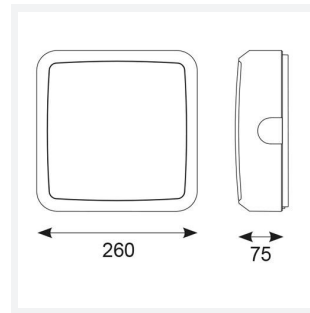

## PRODUCT FEATURES

- All polycarbonate multi-purpose LED square bulkhead suitable for ancillary areas and industrial applications
- Internal CCT selector switch allows the installer to choose the CCT between 3000K and 4000K
- Unique Visiluxe diffuser allows 90% light transmission from LED source for increased performance
- Push fit feed-in, feed-out terminals for speed and ease of installation
- Supplied c/w optional trim attachment which provides a more commercially aesthetic appearance
- Instant light output and unlimited switching

GENERAL INFORMATION	
Wattage	7W - 12W
Lumens Delivered	1000lm - 1700lm(4000K)
Lm/W	140lm/W(4000K)
Beam Angle	115
CRI	80
CCT	3000/4000/5700K
Input	220-240V
Operating Temp	-10°C - 40°C
SDCM	6
Product Weight without Packaging	0.955 kg