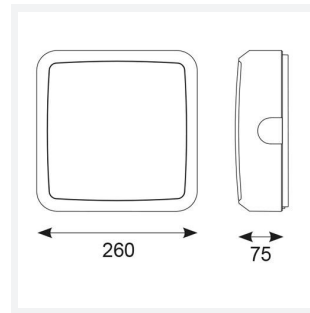

## PRODUCT FEATURES

- All polycarbonate multi-purpose LED square bulkhead suitable for ancillary areas and industrial applications
- Internal CCT selector switch allows the installer to choose the CCT between 3000K and 4000K
- Unique Visiluxe diffuser allows 90% light transmission from LED source for increased performance
- Push fit feed-in, feed-out terminals for speed and ease of installation
- Supplied c/w optional trim attachment which provides a more commercially aesthetic appearance
- Instant light output and unlimited switching

GENERAL INFORMATION	
Wattage	7W - 12W
Lumens Delivered	1000lm - 1700lm(4000K)
Lm/W	140lm/W(4000K)
Beam Angle	115
CRI	80
CCT	3000/4000/5700K
Input	220/240V
Operating Temp	-10°C - 40°C
SDCM	6
Product Weight without Packaging	0.955 kg