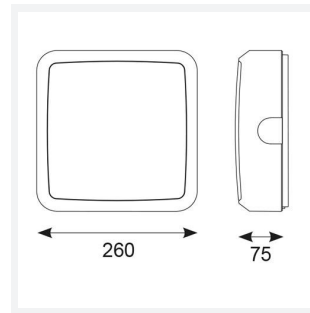

Astro

Astro CCT 2 Microwave Sensor Black
Code: AALED2/BV/CCT/MWS

Category	Bulkheads
Application	Ancillary, Commercial, Education, Healthcare, Industrial, Outdoor
Specification	Architectural

PRODUCT FEATURES

- All polycarbonate multi-purpose LED square bulkhead suitable for ancillary areas and industrial applications
- Internal CCT selector switch allows the installer to choose the CCT between 3000K and 4000K
- Unique Visiluxe diffuser allows 90% light transmission from LED source for increased performance
- Push fit feed-in, feed-out terminals for speed and ease of installation
- Supplied c/w optional trim attachment which provides a more commercially aesthetic appearance
- Instant light output and unlimited switching

GENERAL INFORMATION	
Wattage	7W - 12W
Lumens Delivered	1000lm - 1700lm(4000K)
Lm/W	140lm/W(4000K)
Beam Angle	115
CRI	80
CCT	3000/4000/5700K
Input	220-240V
Operating Temp	-10°C - 40°C
SDCM	6
Product Weight without Packaging	0.955 kg