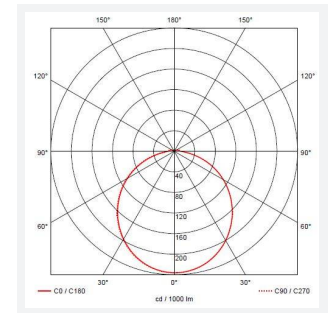

## PRODUCT FEATURES

- All polycarbonate multi-purpose LED square bulkhead suitable for ancillary areas and industrial applications
- Internal CCT selector switch allows the installer to choose the CCT between 3000K and 4000K
- Unique Visiluxe diffuser allows 90% light transmission from LED source for increased performance
- Push fit feed-in, feed-out terminals for speed and ease of installation
- Supplied c/w optional trim attachment which provides a more commercially aesthetic appearance
- Instant light output and unlimited switching

GENERAL INFORMATION	
Wattage	7W - 12W
Lumens Delivered	1000lm - 1700lm(4000K)
Lm/W	140lm/W(4000K)
Beam Angle	115
CRI	80
CCT	3000/4000/5700K
Input	220/240V
Operating Temp	-10°C - 40°C
SDCM	6
Product Weight without Packaging	0.955 kg

TECHNICAL INFORMATION	
Light Source	LED
Colour / Finish	Black / Visiluxe
IP Rating	IP65
Class Protection	2
Internal / External	Internal / External
Surface / Recessed / Suspended	Ceiling, Wall
Lumen Depreciation	L80 60,000h
Warranty (Years)	5
CE Mark	Yes