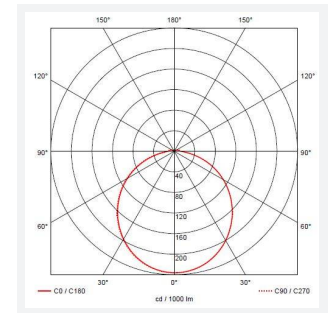

PRODUCT FEATURES

- All polycarbonate multi-purpose LED square bulkhead suitable for ancillary areas and industrial applications
- Internal CCT selector switch allows the installer to choose the CCT between 3000K and 4000K
- Unique Visiluxe diffuser allows 90% light transmission from LED source for increased performance
- Push fit feed-in, feed-out terminals for speed and ease of installation
- Supplied c/w optional trim attachment which provides a more commercially aesthetic appearance
- Instant light output and unlimited switching

GENERAL INFORMATION	
Wattage	7W - 12W
Lumens Delivered	1000lm - 1700lm(4000K)
Lm/W	140lm/W(4000K)
Beam Angle	115
CRI	80
CCT	3000/4000/5700K
Input	220-240V
Operating Temp	-10°C - 40°C
SDCM	6
Product Weight without Packaging	0.955 kg

TECHNICAL INFORMATION	
Light Source	LED
Colour / Finish	Black / Visiluxe
IP Rating	IP65
Class Protection	2
Internal / External	Internal / External
Surface / Recessed / Suspended	Ceiling, Wall
Lumen Depreciation	L80 60,000h
Warranty (Years)	5
CE Mark	Yes