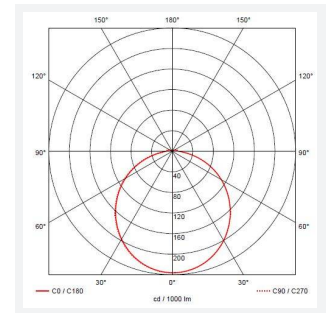

## PRODUCT FEATURES

- All polycarbonate multi-purpose LED square bulkhead suitable for ancillary areas and industrial applications
- Internal CCT selector switch allows the installer to choose the CCT between 3000K and 4000K
- Unique Visiluxe diffuser allows 90% light transmission from LED source for increased performance
- Push fit feed-in, feed-out terminals for speed and ease of installation
- Supplied c/w optional trim attachment which provides a more commercially aesthetic appearance
- Instant light output and unlimited switching

| GENERAL INFORMATION              |                        |
|----------------------------------|------------------------|
| Wattage                          | 7W - 12W               |
| Lumens Delivered                 | 1000lm - 1700lm(4000K) |
| Lm/W                             | 90lm/W (4000K)         |
| Beam Angle                       | 115                    |
| CRI                              | 80                     |
| CCT                              | 3000/4000/5700K        |
| Input                            | 220-240V               |
| Operating Temp                   | -10°C - 25°C           |
| SDCM                             | 6                      |
| Product Weight without Packaging | 1.2 kg                 |