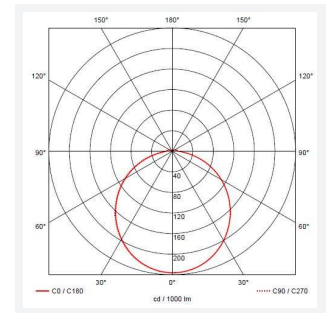

PRODUCT FEATURES

- All polycarbonate multi-purpose LED square bulkhead suitable for ancillary areas and industrial applications
- Internal CCT selector switch allows the installer to choose the CCT between 3000K and 4000K
- Unique Visiluxe diffuser allows 90% light transmission from LED source for increased performance
- Push fit feed-in, feed-out terminals for speed and ease of installation
- Supplied c/w optional trim attachment which provides a more commercially aesthetic appearance
- Instant light output and unlimited switching

GENERAL INFORMATION

Wattage	7W - 12W
Lumens Delivered	1000lm - 1700lm(4000K)
Lm/W	90lm/W (4000K)
Beam Angle	115
CRI	80
CCT	3000/4000/5700K
Input	220/240V
Operating Temp	-10°C - 25°C
SDCM	6
Product Weight without Packaging	1.2 kg

TECHNICAL INFORMATION

Light Source	LED
Colour / Finish	Black / Visiluxe
IP Rating	IP65
Class Protection	2
Internal / External	Internal / External
Surface / Recessed / Suspended	Ceiling, Wall
Lumen Depreciation	L80 60,000h
Warranty (Years)	5
CE Mark	Yes