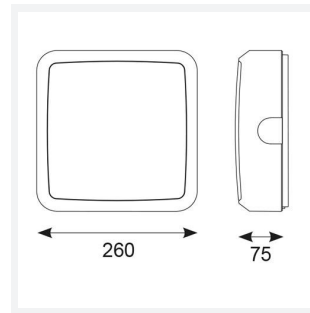

Astro

Astro CCT 2 Emergency Microwave Sensor Black
Code: AALED2/BV/CCT/MWS/M3

PRODUCT FEATURES

- All polycarbonate multi-purpose LED square bulkhead suitable for ancillary areas and industrial applications
- Internal CCT selector switch allows the installer to choose the CCT between 3000K and 4000K
- Unique Visiluxe diffuser allows 90% light transmission from LED source for increased performance
- Push fit feed-in, feed-out terminals for speed and ease of installation
- Supplied c/w optional trim attachment which provides a more commercially aesthetic appearance
- Instant light output and unlimited switching

GENERAL INFORMATION	
Wattage	7W - 12W
Lumens Delivered	1000lm - 1700lm(4000K)
Lm/W	140lm/W(4000K)
Beam Angle	115
CRI	80
CCT	3000/4000/5700K
Input	220-240V
Operating Temp	5°C - 40°C
SDCM	6
Product Weight without Packaging	1.198 kg

TECHNICAL INFORMATION	
Light Source	LED
Colour / Finish	Black / Visiluxe
IP Rating	IP65
Class Protection	2
Internal / External	Internal / External
Surface / Recessed / Suspended	Ceiling, Wall
Lumen Depreciation	L80 60,000h
Warranty (Years)	5
CE Mark	Yes