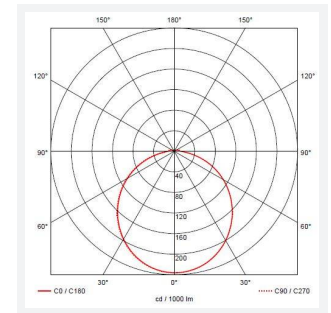

Astro

Astro CCT 2 Emergency Microwave Sensor Black
Code: AALED2/BV/CCT/MWS/M3

Category	Bulkheads
Application	Ancillary, Commercial, Education, Healthcare, Industrial, Outdoor
Specification	Architectural

PRODUCT FEATURES

- All polycarbonate multi-purpose LED square bulkhead suitable for ancillary areas and industrial applications
- Internal CCT selector switch allows the installer to choose the CCT between 3000K and 4000K
- Unique Visiluxe diffuser allows 90% light transmission from LED source for increased performance
- Push fit feed-in, feed-out terminals for speed and ease of installation
- Supplied c/w optional trim attachment which provides a more commercially aesthetic appearance
- Instant light output and unlimited switching

GENERAL INFORMATION	
Wattage	7W - 12W
Lumens Delivered	1000lm - 1700lm(4000K)
Lm/W	140lm/W(4000K)
Beam Angle	115
CRI	80
CCT	3000/4000/5700K
Input	220/240V
Operating Temp	5°C - 40°C
SDCM	6
Product Weight without Packaging	1.198 kg

TECHNICAL INFORMATION	
Light Source	LED
Colour / Finish	Black / Visiluxe
IP Rating	IP65
Class Protection	2
Internal / External	Internal / External
Surface / Recessed / Suspended	Ceiling, Wall
Lumen Depreciation	L80 60,000h
Warranty (Years)	5
CE Mark	Yes