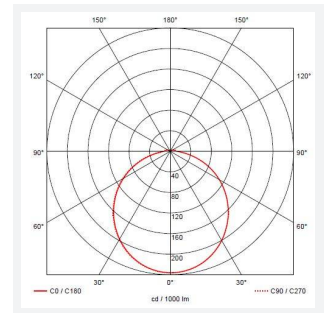

Astro

Astro CCT 2 Emergency Microwave Sensor Black
Code: AALED2/BV/CCT/MWS/M3

Category	Bulkheads
Application	Ancillary, Commercial, Education, Healthcare, Industrial, Outdoor
Specification	Architectural

PRODUCT FEATURES

- All polycarbonate multi-purpose LED square bulkhead suitable for ancillary areas and industrial applications
- Internal CCT selector switch allows the installer to choose the CCT between 3000K and 4000K
- Unique Visiluxe diffuser allows 90% light transmission from LED source for increased performance
- Push fit feed-in, feed-out terminals for speed and ease of installation
- Supplied c/w optional trim attachment which provides a more commercially aesthetic appearance
- Instant light output and unlimited switching

GENERAL INFORMATION	
Wattage	7W - 12W
Lumens Delivered	1000lm - 1700lm(4000K)
Lm/W	140lm/W(4000K)
Beam Angle	115
CRI	80
CCT	3000/4000/5700K
Input	220-240V
Operating Temp	5°C - 40°C
SDCM	6
Product Weight without Packaging	1.198 kg

TECHNICAL INFORMATION	
Light Source	LED
Colour / Finish	Black / Visiluxe
IP Rating	IP65
Class Protection	2
Internal / External	Internal / External
Surface / Recessed / Suspended	Ceiling, Wall
Lumen Depreciation	L80 60,000h
Warranty (Years)	5
CE Mark	Yes