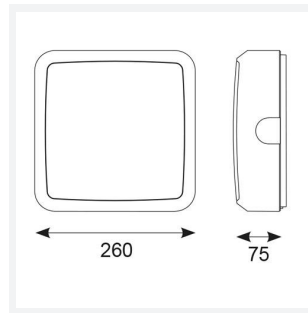

Astro

Astro CCT 2 Emergency Microwave Sensor Black
Code: AALED2/BV/CCT/MWS/M3

Category	Bulkheads
Application	Ancillary, Commercial, Education, Healthcare, Industrial, Outdoor
Specification	Architectural

PRODUCT FEATURES

- All polycarbonate multi-purpose LED square bulkhead suitable for ancillary areas and industrial applications
- Internal CCT selector switch allows the installer to choose the CCT between 3000K and 4000K
- Unique Visiluxe diffuser allows 90% light transmission from LED source for increased performance
- Push fit feed-in, feed-out terminals for speed and ease of installation
- Supplied c/w optional trim attachment which provides a more commercially aesthetic appearance
- Instant light output and unlimited switching

GENERAL INFORMATION	
Wattage	7W - 12W
Lumens Delivered	1000lm - 1700lm(4000K)
Lm/W	140lm/W(4000K)
Beam Angle	115
CRI	80
CCT	3000/4000/5700K
Input	220/240V
Operating Temp	5°C - 40°C
SDCM	6
Product Weight without Packaging	1.198 kg