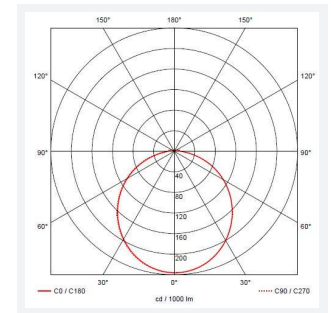

Astro

Astro CCT 2 Emergency Microwave Sensor Black
Code: AALED2/BV/CCT/MWS/M3

PRODUCT FEATURES

- All polycarbonate multi-purpose LED square bulkhead suitable for ancillary areas and industrial applications
- Internal CCT selector switch allows the installer to choose the CCT between 3000K and 4000K
- Unique Visiluxe diffuser allows 90% light transmission from LED source for increased performance
- Push fit feed-in, feed-out terminals for speed and ease of installation
- Supplied c/w optional trim attachment which provides a more commercially aesthetic appearance
- Instant light output and unlimited switching

GENERAL INFORMATION	
Wattage	7W - 12W
Lumens Delivered	1000lm - 1700lm(4000K)
Lm/W	140lm/W(4000K)
Beam Angle	115
CRI	80
CCT	3000/4000/5700K
Input	220-240V
Operating Temp	5°C - 40°C
SDCM	6
Product Weight without Packaging	1.198 kg

TECHNICAL INFORMATION	
Light Source	LED
Colour / Finish	Black / Visiluxe
IP Rating	IP65
Class Protection	2
Internal / External	Internal / External
Surface / Recessed / Suspended	Ceiling, Wall
Lumen Depreciation	L80 60,000h
Warranty (Years)	5
CE Mark	Yes