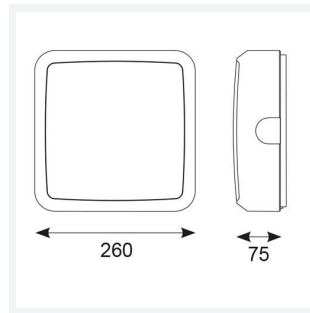

Astro

Astro CCT 2 Emergency Microwave Sensor Black
Code: AALED2/BV/CCT/MWS/M3

Category	Bulkheads
Application	Ancillary, Commercial, Education, Healthcare, Industrial, Outdoor
Specification	Architectural

PRODUCT FEATURES

- All polycarbonate multi-purpose LED square bulkhead suitable for ancillary areas and industrial applications
- Internal CCT selector switch allows the installer to choose the CCT between 3000K and 4000K
- Unique Visiluxe diffuser allows 90% light transmission from LED source for increased performance
- Push fit feed-in, feed-out terminals for speed and ease of installation
- Supplied c/w optional trim attachment which provides a more commercially aesthetic appearance
- Instant light output and unlimited switching

GENERAL INFORMATION	
Wattage	7W - 12W
Lumens Delivered	1000lm - 1700lm(4000K)
Lm/W	140lm/W(4000K)
Beam Angle	115
CRI	80
CCT	3000/4000/5700K
Input	220-240V
Operating Temp	5°C - 40°C
SDCM	6
Product Weight without Packaging	1.198 kg