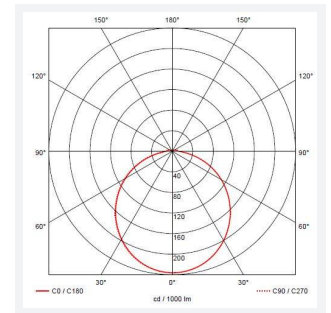

Astro

Astro CCT 2 Microwave Sensor Emergency
Code: AALED2/BV/CCT/MWS/M3/PC

Category	Bulkheads
Application	Ancillary, Commercial, Education, Healthcare, Industrial, Outdoor
Specification	Architectural

PRODUCT FEATURES

- All polycarbonate multi-purpose LED square bulkhead suitable for ancillary areas and industrial applications
- Internal CCT selector switch allows the installer to choose the CCT between 3000K and 4000K
- Unique Visiluxe diffuser allows 90% light transmission from LED source for increased performance
- Push fit feed-in, feed-out terminals for speed and ease of installation
- Supplied c/w optional trim attachment which provides a more commercially aesthetic appearance
- Instant light output and unlimited switching

GENERAL INFORMATION

Wattage	7W - 12W
Lumens Delivered	1000lm - 1700lm(4000K)
Lm/W	90lm/W (4000K)
Beam Angle	115
CRI	80
CCT	3000/4000/5700K
Input	220-240V
Operating Temp	0°C - 25°C
SDCM	6
Product Weight without Packaging	1.198 kg

TECHNICAL INFORMATION

Light Source	LED
Colour / Finish	Black / Visiluxe
IP Rating	IP65
Class Protection	2
Internal / External	Internal / External
Surface / Recessed / Suspended	Ceiling, Wall
Lumen Depreciation	L80 60,000h
Warranty (Years)	5
CE Mark	Yes