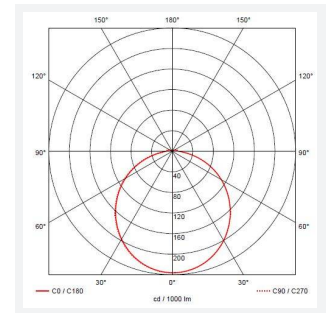

Astro

Astro CCT 2 Microwave Sensor Emergency
Code: AALED2/BV/CCT/MWS/M3/PC

Category	Bulkheads
Application	Ancillary, Commercial, Education, Healthcare, Industrial, Outdoor
Specification	Architectural

PRODUCT FEATURES

- All polycarbonate multi-purpose LED square bulkhead suitable for ancillary areas and industrial applications
- Internal CCT selector switch allows the installer to choose the CCT between 3000K and 4000K
- Unique Visiluxe diffuser allows 90% light transmission from LED source for increased performance
- Push fit feed-in, feed-out terminals for speed and ease of installation
- Supplied c/w optional trim attachment which provides a more commercially aesthetic appearance
- Instant light output and unlimited switching

GENERAL INFORMATION	
Wattage	7W - 12W
Lumens Delivered	1000lm - 1700lm(4000K)
Lm/W	90lm/W (4000K)
Beam Angle	115
CRI	80
CCT	3000/4000/5700K
Input	220/240V
Operating Temp	0°C - 25°C
SDCM	6
Product Weight without Packaging	1.198 kg

TECHNICAL INFORMATION	
Light Source	LED
Colour / Finish	Black / Visiluxe
IP Rating	IP65
Class Protection	2
Internal / External	Internal / External
Surface / Recessed / Suspended	Ceiling, Wall
Lumen Depreciation	L80 60,000h
Warranty (Years)	5
CE Mark	Yes