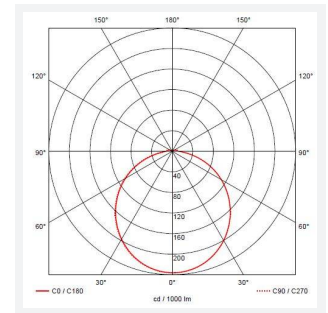

Astro

Astro CCT 2 Microwave Sensor Emergency
Code: AALED2/BV/CCT/MWS/M3/PC

Category	Bulkheads
Application	Ancillary, Commercial, Education, Healthcare, Industrial, Outdoor
Specification	Architectural

PRODUCT FEATURES

- All polycarbonate multi-purpose LED square bulkhead suitable for ancillary areas and industrial applications
- Internal CCT selector switch allows the installer to choose the CCT between 3000K and 4000K
- Unique Visiluxe diffuser allows 90% light transmission from LED source for increased performance
- Push fit feed-in, feed-out terminals for speed and ease of installation
- Supplied c/w optional trim attachment which provides a more commercially aesthetic appearance
- Instant light output and unlimited switching

GENERAL INFORMATION	
Wattage	7W - 12W
Lumens Delivered	1000lm - 1700lm(4000K)
Lm/W	90lm/W (4000K)
Beam Angle	115
CRI	80
CCT	3000/4000/5700K
Input	220-240V
Operating Temp	0°C - 25°C
SDCM	6
Product Weight without Packaging	1.198 kg

TECHNICAL INFORMATION	
Light Source	LED
Colour / Finish	Black / Visiluxe
IP Rating	IP65
Class Protection	2
Internal / External	Internal / External
Surface / Recessed / Suspended	Ceiling, Wall
Lumen Depreciation	L80 60,000h
Warranty (Years)	5
CE Mark	Yes