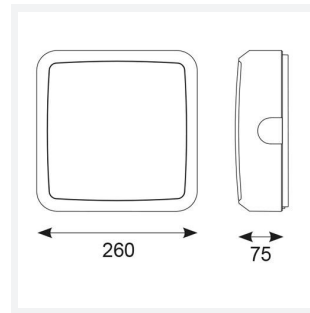

# Astro

Astro CCT 2 Emergency Black  
Code: AALED2/BV/CCT/M3

<b>Category</b>	Bulkheads
<b>Application</b>	Ancillary, Commercial, Education, Healthcare, Industrial, Outdoor
<b>Specification</b>	Architectural

## PRODUCT FEATURES

- All polycarbonate multi-purpose LED square bulkhead suitable for ancillary areas and industrial applications
- Internal CCT selector switch allows the installer to choose the CCT between 3000K and 4000K
- Unique Visiluxe diffuser allows 90% light transmission from LED source for increased performance
- Push fit feed-in, feed-out terminals for speed and ease of installation
- Supplied c/w optional trim attachment which provides a more commercially aesthetic appearance
- Instant light output and unlimited switching

GENERAL INFORMATION	
Wattage	7W - 12W
Lumens Delivered	1000lm - 1700lm(4000K)
Lm/W	140lm/W(4000K)
Beam Angle	115
CRI	80
CCT	3000/4000/5700K
Input	220-240V
Operating Temp	5°C - 40°C
SDCM	6
Product Weight without Packaging	1.133 kg