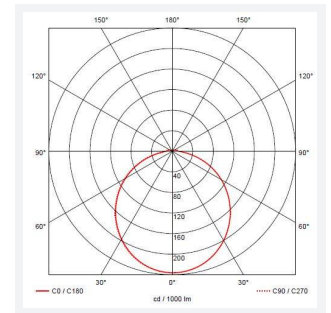

PRODUCT FEATURES

- All polycarbonate multi-purpose LED square bulkhead suitable for ancillary areas and industrial applications
- Internal CCT selector switch allows the installer to choose the CCT between 3000K and 4000K
- Unique Visiluxe diffuser allows 90% light transmission from LED source for increased performance
- Push fit feed-in, feed-out terminals for speed and ease of installation
- Supplied c/w optional trim attachment which provides a more commercially aesthetic appearance
- Instant light output and unlimited switching

GENERAL INFORMATION	
Wattage	7W - 12W
Lumens Delivered	1000lm - 1700lm(4000K)
Lm/W	140lm/W(4000K)
Beam Angle	115
CRI	80
CCT	3000/4000/5700K
Input	220/240V
Operating Temp	5°C - 40°C
SDCM	6
Product Weight without Packaging	1.133 kg

TECHNICAL INFORMATION	
Light Source	LED
Colour / Finish	Black / Visiluxe
IP Rating	IP65
Class Protection	2
Internal / External	Internal / External
Surface / Recessed / Suspended	Ceiling, Wall
Lumen Depreciation	L80 60,000h
Warranty (Years)	5
CE Mark	Yes