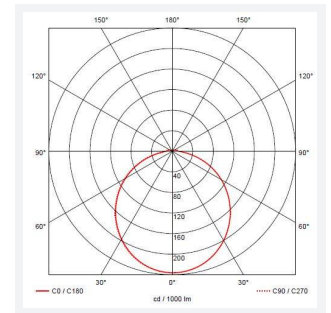

Astro

Astro CCT 2 Emergency Black
Code: AALED2/BV/CCT/M3

Category	Bulkheads
Application	Ancillary, Commercial, Education, Healthcare, Industrial, Outdoor
Specification	Architectural

PRODUCT FEATURES

- All polycarbonate multi-purpose LED square bulkhead suitable for ancillary areas and industrial applications
- Internal CCT selector switch allows the installer to choose the CCT between 3000K and 4000K
- Unique Visiluxe diffuser allows 90% light transmission from LED source for increased performance
- Push fit feed-in, feed-out terminals for speed and ease of installation
- Supplied c/w optional trim attachment which provides a more commercially aesthetic appearance
- Instant light output and unlimited switching

GENERAL INFORMATION	
Wattage	7W - 12W
Lumens Delivered	1000lm - 1700lm(4000K)
Lm/W	140lm/W(4000K)
Beam Angle	115
CRI	80
CCT	3000/4000/5700K
Input	220/240V
Operating Temp	5°C - 40°C
SDCM	6
Product Weight without Packaging	1.133 kg

TECHNICAL INFORMATION	
Light Source	LED
Colour / Finish	Black / Visiluxe
IP Rating	IP65
Class Protection	2
Internal / External	Internal / External
Surface / Recessed / Suspended	Ceiling, Wall
Lumen Depreciation	L80 60,000h
Warranty (Years)	5
CE Mark	Yes