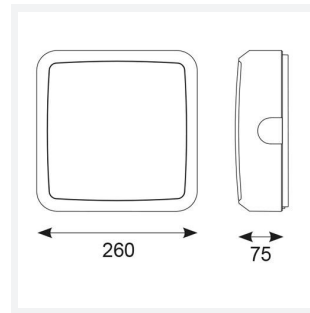

Astro

Astro CCT 2 Emergency Black
Code: AALED2/BV/CCT/M3

Category	Bulkheads
Application	Ancillary, Commercial, Education, Healthcare, Industrial, Outdoor
Specification	Architectural

PRODUCT FEATURES

- All polycarbonate multi-purpose LED square bulkhead suitable for ancillary areas and industrial applications
- Internal CCT selector switch allows the installer to choose the CCT between 3000K and 4000K
- Unique Visiluxe diffuser allows 90% light transmission from LED source for increased performance
- Push fit feed-in, feed-out terminals for speed and ease of installation
- Supplied c/w optional trim attachment which provides a more commercially aesthetic appearance
- Instant light output and unlimited switching

GENERAL INFORMATION	
Wattage	7W - 12W
Lumens Delivered	1000lm - 1700lm(4000K)
Lm/W	140lm/W(4000K)
Beam Angle	115
CRI	80
CCT	3000/4000/5700K
Input	220/240V
Operating Temp	5°C - 40°C
SDCM	6
Product Weight without Packaging	1.133 kg