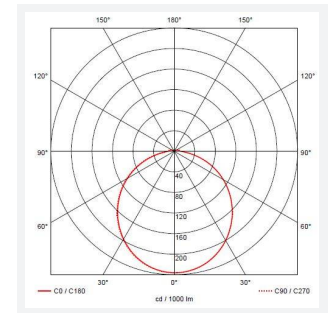

Astro

Astro CCT 2 Emergency Black
Code: AALED2/BV/CCT/M3

Category	Bulkheads
Application	Ancillary, Commercial, Education, Healthcare, Industrial, Outdoor
Specification	Architectural

PRODUCT FEATURES

- All polycarbonate multi-purpose LED square bulkhead suitable for ancillary areas and industrial applications
- Internal CCT selector switch allows the installer to choose the CCT between 3000K and 4000K
- Unique Visiluxe diffuser allows 90% light transmission from LED source for increased performance
- Push fit feed-in, feed-out terminals for speed and ease of installation
- Supplied c/w optional trim attachment which provides a more commercially aesthetic appearance
- Instant light output and unlimited switching

GENERAL INFORMATION	
Wattage	7W - 12W
Lumens Delivered	1000lm - 1700lm(4000K)
Lm/W	140lm/W(4000K)
Beam Angle	115
CRI	80
CCT	3000/4000/5700K
Input	220-240V
Operating Temp	5°C - 40°C
SDCM	6
Product Weight without Packaging	1.133 kg

TECHNICAL INFORMATION	
Light Source	LED
Colour / Finish	Black / Visiluxe
IP Rating	IP65
Class Protection	2
Internal / External	Internal / External
Surface / Recessed / Suspended	Ceiling, Wall
Lumen Depreciation	L80 60,000h
Warranty (Years)	5
CE Mark	Yes