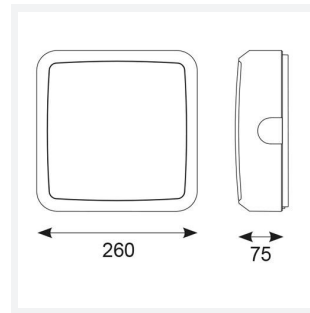

Astro

Astro CCT 2 Emergency Black
Code: AALED2/BV/CCT/M3

Category	Bulkheads
Application	Ancillary, Commercial, Education, Healthcare, Industrial, Outdoor
Specification	Architectural

PRODUCT FEATURES

- All polycarbonate multi-purpose LED square bulkhead suitable for ancillary areas and industrial applications
- Internal CCT selector switch allows the installer to choose the CCT between 3000K and 4000K
- Unique Visiluxe diffuser allows 90% light transmission from LED source for increased performance
- Push fit feed-in, feed-out terminals for speed and ease of installation
- Supplied c/w optional trim attachment which provides a more commercially aesthetic appearance
- Instant light output and unlimited switching

GENERAL INFORMATION	
Wattage	7W - 12W
Lumens Delivered	1000lm - 1700lm(4000K)
Lm/W	140lm/W(4000K)
Beam Angle	115
CRI	80
CCT	3000/4000/5700K
Input	220-240V
Operating Temp	5°C - 40°C
SDCM	6
Product Weight without Packaging	1.133 kg