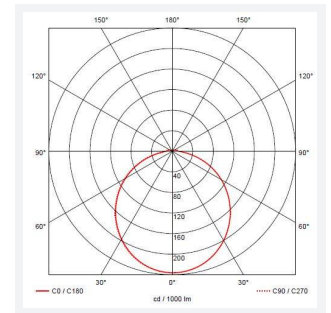

- All polycarbonate multi-purpose LED square bulkhead suitable for ancillary areas and industrial applications
- Internal CCT selector switch allows the installer to choose the CCT between 3000K and 4000K
- Unique Visiluxe diffuser allows 90% light transmission from LED source for increased performance
- Push fit feed-in, feed-out terminals for speed and ease of installation
- Supplied c/w optional trim attachment which provides a more commercially aesthetic appearance
- Instant light output and unlimited switching

GENERAL INFORMATION	
Wattage	7W - 12W
Lumens Delivered	1000lm - 1700lm(4000K)
Lm/W	90lm/W (4000K)
Beam Angle	115
CRI	80
CCT	3000/4000/5700K
Input	220/240V
Operating Temp	0°C - 25°C
SDCM	6
Product Weight without Packaging	1.201 kg

TECHNICAL INFORMATION	
Light Source	LED
Colour / Finish	Black / Visiluxe
IP Rating	IP65
Class Protection	2
Internal / External	Internal / External
Surface / Recessed / Suspended	Ceiling, Wall
Lumen Depreciation	L80 60,000h
Warranty (Years)	5
CE Mark	Yes