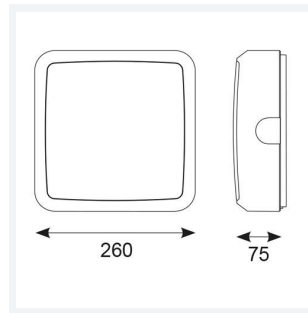

Astro

Astro CCT 2 Emergency Photocell Black
Code: AALED2/BV/CCT/M3/PC

Category	Bulkheads
Application	Ancillary, Commercial, Education, Healthcare, Industrial, Outdoor
Specification	Architectural

PRODUCT FEATURES

- All polycarbonate multi-purpose LED square bulkhead suitable for ancillary areas and industrial applications
- Internal CCT selector switch allows the installer to choose the CCT between 3000K and 4000K
- Unique Visiluxe diffuser allows 90% light transmission from LED source for increased performance
- Push fit feed-in, feed-out terminals for speed and ease of installation
- Supplied c/w optional trim attachment which provides a more commercially aesthetic appearance
- Instant light output and unlimited switching

GENERAL INFORMATION	
Wattage	7W - 12W
Lumens Delivered	1000lm - 1700lm(4000K)
Lm/W	90lm/W (4000K)
Beam Angle	115
CRI	80
CCT	3000/4000/5700K
Input	220/240V
Operating Temp	0°C - 25°C
SDCM	6
Product Weight without Packaging	1.201 kg