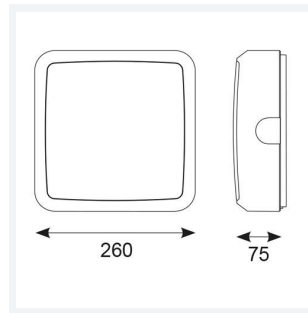

# Astro

**Astro CCT 2 Emergency Photocell Black**  
**Code: AALED2/BV/CCT/M3/PC**

<b>Category</b>	Bulkheads
<b>Application</b>	Ancillary, Commercial, Education, Healthcare, Industrial, Outdoor
<b>Specification</b>	Architectural

## PRODUCT FEATURES

- All polycarbonate multi-purpose LED square bulkhead suitable for ancillary areas and industrial applications
- Internal CCT selector switch allows the installer to choose the CCT between 3000K and 4000K
- Unique Visiluxe diffuser allows 90% light transmission from LED source for increased performance
- Push fit feed-in, feed-out terminals for speed and ease of installation
- Supplied c/w optional trim attachment which provides a more commercially aesthetic appearance
- Instant light output and unlimited switching

GENERAL INFORMATION	
Wattage	7W - 12W
Lumens Delivered	1000lm - 1700lm(4000K)
Lm/W	90lm/W (4000K)
Beam Angle	115
CRI	80
CCT	3000/4000/5700K
Input	220-240V
Operating Temp	0°C - 25°C
SDCM	6
Product Weight without Packaging	1.201 kg