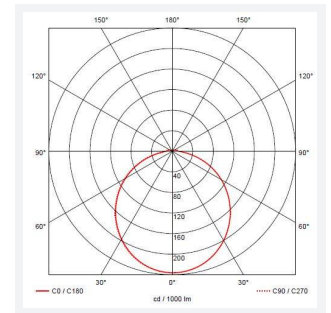

## PRODUCT FEATURES

- All polycarbonate multi-purpose LED square bulkhead suitable for ancillary areas and industrial applications
- Internal CCT selector switch allows the installer to choose the CCT between 3000K and 4000K
- Unique Visiluxe diffuser allows 90% light transmission from LED source for increased performance
- Push fit feed-in, feed-out terminals for speed and ease of installation
- Supplied c/w optional trim attachment which provides a more commercially aesthetic appearance
- Instant light output and unlimited switching

GENERAL INFORMATION	
Wattage	7W - 12W
Lumens Delivered	1000lm - 1700lm(4000K)
Lm/W	90lm/W (4000K)
Beam Angle	115
CRI	80
CCT	3000/4000/5700K
Input	220-240V
Operating Temp	0°C - 25°C
SDCM	6
Product Weight without Packaging	1.201 kg

TECHNICAL INFORMATION	
Light Source	LED
Colour / Finish	Black / Visiluxe
IP Rating	IP65
Class Protection	2
Internal / External	Internal / External
Surface / Recessed / Suspended	Ceiling, Wall
Lumen Depreciation	L80 60,000h
Warranty (Years)	5
CE Mark	Yes