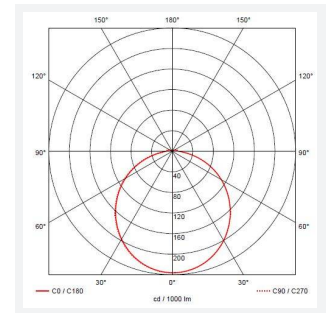

PRODUCT FEATURES

- All polycarbonate multi-purpose LED square bulkhead suitable for ancillary areas and industrial applications
- Internal CCT selector switch allows the installer to choose the CCT between 3000K and 4000K
- Unique Visiluxe diffuser allows 90% light transmission from LED source for increased performance
- Push fit feed-in, feed-out terminals for speed and ease of installation
- Supplied c/w optional trim attachment which provides a more commercially aesthetic appearance
- Instant light output and unlimited switching

GENERAL INFORMATION	
Wattage	7W - 12W
Lumens Delivered	1000lm - 1700lm(4000K)
Lm/W	90lm/W (4000K)
Beam Angle	115
CRI	80
CCT	3000/4000/5700K
Input	220-240V
Operating Temp	0°C - 25°C
SDCM	6
Product Weight without Packaging	1.201 kg

TECHNICAL INFORMATION	
Light Source	LED
Colour / Finish	Black / Visiluxe
IP Rating	IP65
Class Protection	2
Internal / External	Internal / External
Surface / Recessed / Suspended	Ceiling, Wall
Lumen Depreciation	L80 60,000h
Warranty (Years)	5
CE Mark	Yes