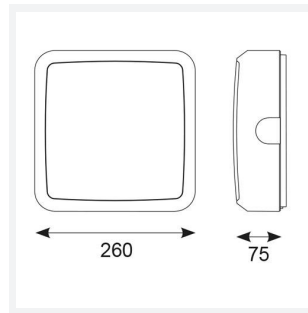

Astro

Astro CCT 2 Emergency Photocell Black
Code: AALED2/BV/CCT/M3/PC

Category	Bulkheads
Application	Ancillary, Commercial, Education, Healthcare, Industrial, Outdoor
Specification	Architectural

PRODUCT FEATURES

- All polycarbonate multi-purpose LED square bulkhead suitable for ancillary areas and industrial applications
- Internal CCT selector switch allows the installer to choose the CCT between 3000K and 4000K
- Unique Visiluxe diffuser allows 90% light transmission from LED source for increased performance
- Push fit feed-in, feed-out terminals for speed and ease of installation
- Supplied c/w optional trim attachment which provides a more commercially aesthetic appearance
- Instant light output and unlimited switching

GENERAL INFORMATION	
Wattage	7W - 12W
Lumens Delivered	1000lm - 1700lm(4000K)
Lm/W	90lm/W (4000K)
Beam Angle	115
CRI	80
CCT	3000/4000/5700K
Input	220-240V
Operating Temp	0°C - 25°C
SDCM	6
Product Weight without Packaging	1.201 kg