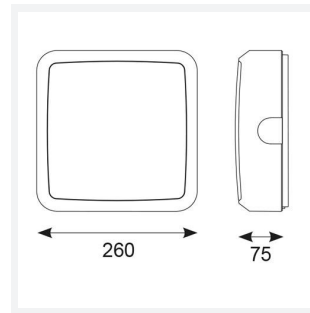

Astro

Astro CCT 2 DALI Black

Code: AALED2/BV/CCT/DD3

Category	Bulkheads
Application	Ancillary, Commercial, Education, Healthcare, Industrial, Outdoor
Specification	Architectural

PRODUCT FEATURES

- All polycarbonate multi-purpose LED square bulkhead suitable for ancillary areas and industrial applications
- Internal CCT selector switch allows the installer to choose the CCT between 3000K and 4000K
- Unique Visiluxe diffuser allows 90% light transmission from LED source for increased performance
- Push fit feed-in, feed-out terminals for speed and ease of installation
- Supplied c/w optional trim attachment which provides a more commercially aesthetic appearance
- Instant light output and unlimited switching

GENERAL INFORMATION	
Wattage	7W - 12W
Lumens Delivered	1000lm - 1700lm(4000K)
Lm/W	90lm/W (4000K)
Beam Angle	115
CRI	80
CCT	3000/4000/5700K
Input	220/240V
Operating Temp	-10°C - 25°C
SDCM	6
Product Weight without Packaging	0.01 kg