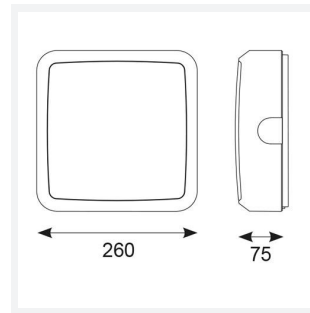

# Astro

Astro CCT 2 DALI Black

Code: AALED2/BV/CCT/DD3

Category	Bulkheads
Application	Ancillary, Commercial, Education, Healthcare, Industrial, Outdoor
Specification	Architectural

## PRODUCT FEATURES

- All polycarbonate multi-purpose LED square bulkhead suitable for ancillary areas and industrial applications
- Internal CCT selector switch allows the installer to choose the CCT between 3000K and 4000K
- Unique Visiluxe diffuser allows 90% light transmission from LED source for increased performance
- Push fit feed-in, feed-out terminals for speed and ease of installation
- Supplied c/w optional trim attachment which provides a more commercially aesthetic appearance
- Instant light output and unlimited switching

GENERAL INFORMATION	
Wattage	7W - 12W
Lumens Delivered	1000lm - 1700lm(4000K)
Lm/W	90lm/W (4000K)
Beam Angle	115
CRI	80
CCT	3000/4000/5700K
Input	220-240V
Operating Temp	-10°C - 25°C
SDCM	6
Product Weight without Packaging	0.01 kg