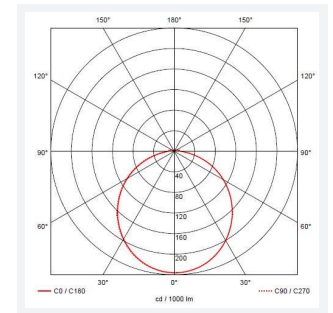

## PRODUCT FEATURES

- All polycarbonate multi-purpose LED square bulkhead suitable for ancillary areas and industrial applications
- Internal CCT selector switch allows the installer to choose the CCT between 3000K and 4000K
- Unique Visiluxe diffuser allows 90% light transmission from LED source for increased performance
- Push fit feed-in, feed-out terminals for speed and ease of installation
- Supplied c/w optional trim attachment which provides a more commercially aesthetic appearance
- Instant light output and unlimited switching

GENERAL INFORMATION	
Wattage	7W - 12W
Lumens Delivered	1000lm - 1700lm(4000K)
Lm/W	90lm/W (4000K)
Beam Angle	115
CRI	80
CCT	3000/4000/5700K
Input	220-240V
Operating Temp	-10°C - 25°C
SDCM	6
Product Weight without Packaging	0.01 kg

TECHNICAL INFORMATION	
Light Source	LED
Colour / Finish	Black / Visiluxe
IP Rating	IP65
Class Protection	2
Internal / External	Internal / External
Surface / Recessed / Suspended	Ceiling, Wall
Lumen Depreciation	L80 60,000h
Warranty (Years)	5
CE Mark	Yes