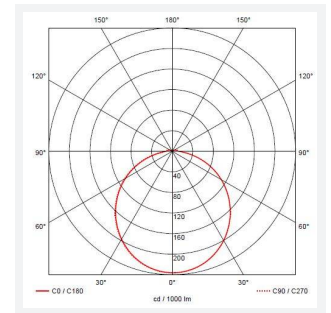

Astro

Astro CCT 2 DALI Black

Code: AALED2/BV/CCT/DD3

Category	Bulkheads
Application	Ancillary, Commercial, Education, Healthcare, Industrial, Outdoor
Specification	Architectural

PRODUCT FEATURES

- All polycarbonate multi-purpose LED square bulkhead suitable for ancillary areas and industrial applications
- Internal CCT selector switch allows the installer to choose the CCT between 3000K and 4000K
- Unique Visiluxe diffuser allows 90% light transmission from LED source for increased performance
- Push fit feed-in, feed-out terminals for speed and ease of installation
- Supplied c/w optional trim attachment which provides a more commercially aesthetic appearance
- Instant light output and unlimited switching

GENERAL INFORMATION	
Wattage	7W - 12W
Lumens Delivered	1000lm - 1700lm(4000K)
Lm/W	90lm/W (4000K)
Beam Angle	115
CRI	80
CCT	3000/4000/5700K
Input	220/240V
Operating Temp	-10°C - 25°C
SDCM	6
Product Weight without Packaging	0.01 kg

TECHNICAL INFORMATION	
Light Source	LED
Colour / Finish	Black / Visiluxe
IP Rating	IP65
Class Protection	2
Internal / External	Internal / External
Surface / Recessed / Suspended	Ceiling, Wall
Lumen Depreciation	L80 60,000h
Warranty (Years)	5
CE Mark	Yes