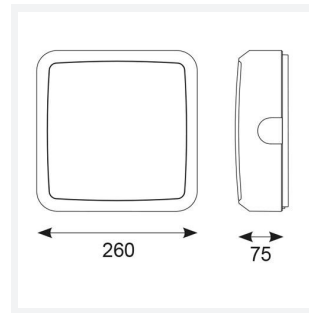

- All polycarbonate multi-purpose LED square bulkhead suitable for ancillary areas and industrial applications
- Internal CCT selector switch allows the installer to choose the CCT between 3000K and 4000K
- Unique Visiluxe diffuser allows 90% light transmission from LED source for increased performance
- Push fit feed-in, feed-out terminals for speed and ease of installation
- Supplied c/w optional trim attachment which provides a more commercially aesthetic appearance
- Instant light output and unlimited switching

GENERAL INFORMATION	
Wattage	7W - 12W
Lumens Delivered	1000lm - 1700lm(4000K)
Lm/W	90lm/W (4000K)
Beam Angle	115
CRI	80
CCT	3000/4000/5700K
Input	220-240V
Operating Temp	-10°C - 25°C
SDCM	6
Product Weight without Packaging	0.01 kg