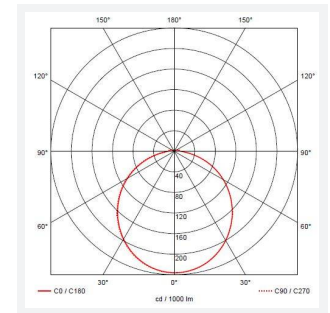

- All polycarbonate multi-purpose LED square bulkhead suitable for ancillary areas and industrial applications
- Internal CCT selector switch allows the installer to choose the CCT between 3000K and 4000K
- Unique Visiluxe diffuser allows 90% light transmission from LED source for increased performance
- Push fit feed-in, feed-out terminals for speed and ease of installation
- Supplied c/w optional trim attachment which provides a more commercially aesthetic appearance
- Instant light output and unlimited switching

GENERAL INFORMATION	
Wattage	7W - 12W
Lumens Delivered	1000lm - 1700lm(4000K)
Lm/W	90lm/W (4000K)
Beam Angle	115
CRI	80
CCT	3000/4000/5700K
Input	220-240V
Operating Temp	-10°C - 25°C
SDCM	6
Product Weight without Packaging	0.01 kg

TECHNICAL INFORMATION	
Light Source	LED
Colour / Finish	Black / Visiluxe
IP Rating	IP65
Class Protection	2
Internal / External	Internal / External
Surface / Recessed / Suspended	Ceiling, Wall
Lumen Depreciation	L80 60,000h
Warranty (Years)	5
CE Mark	Yes